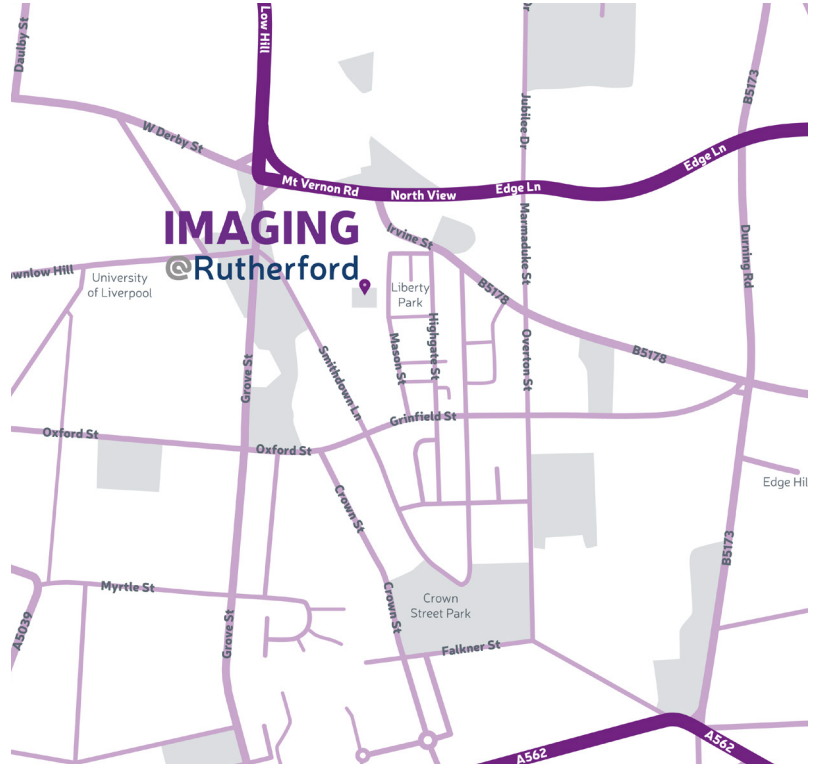

# How to find us

## IMAGING@Rutherford - North West

## Location

Our IMAGING@Rutherford service is located at the Rutherford Cancer Centre North West.

The centre is easily reached from the M62. At the end of the M62 continue straight towards city centre A5080 onto Edge Lane for approximately 2.5 miles. Then turn left onto B5173 Durning Road by Kensington Health Centre. Turn right onto B5178 Wavertree Road and continue straight onto Irvine Street. Turn left onto Highgate St and immediately right onto Paddington. Follow the road around to Mason Street and the car park is on your right.

### By Road:

Sheffield: 77 miles  
Birmingham: 96 miles  
Manchester: 34 miles  
London: 210 miles

The postcode for satnav is L7 3EW. The nearest train station is Liverpool Central Station (approximately 10 minutes' drive away). For those travelling by car, free car-parking is available on site.