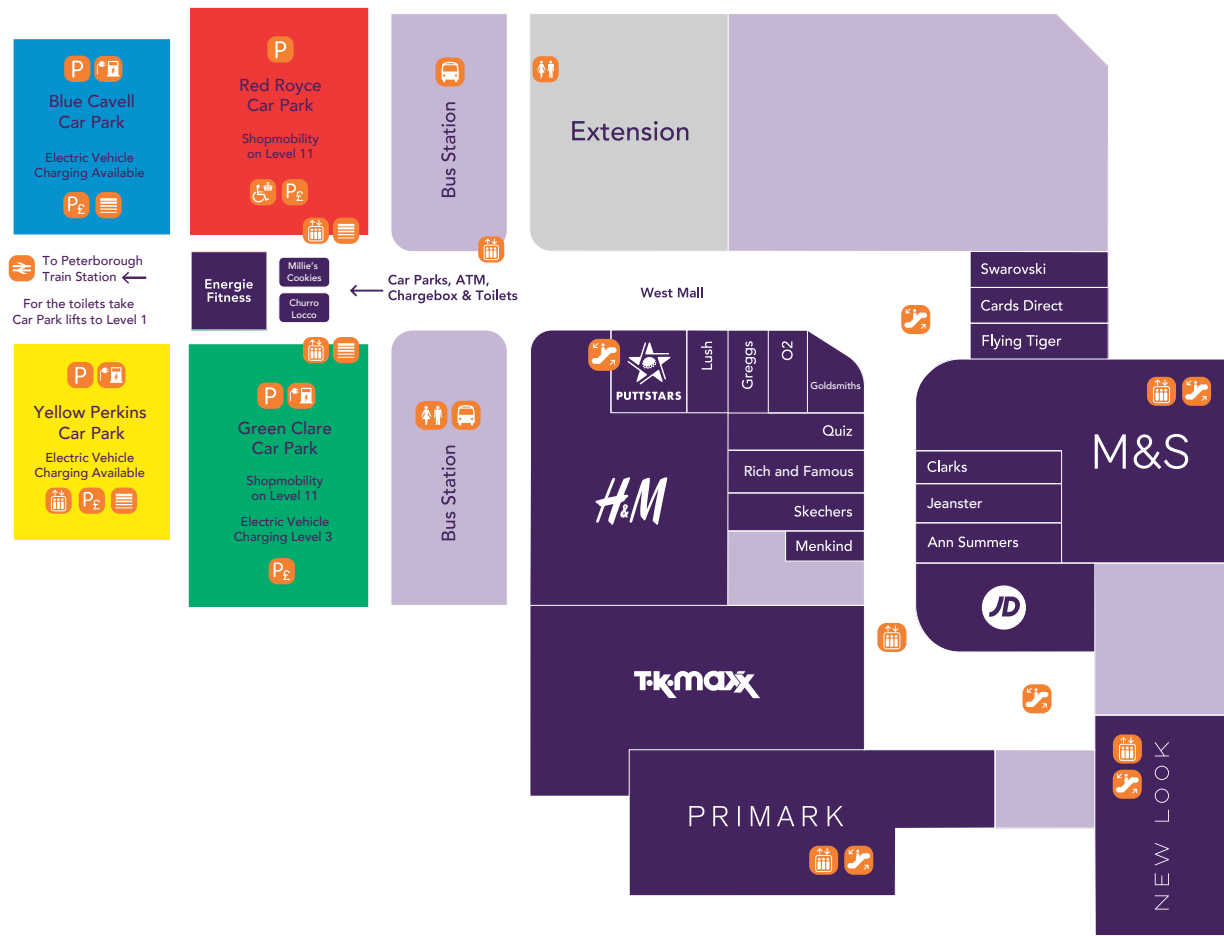

Upper Mall

Lower Mall

Store Locator

WOMEN'S

Accessorize	LM
Ann Summers	UM
Claire's	LM
Damaged Society	LM
Fat Face	LM
H&M	UM
JD Sports	UM
M&S	UM/LM
Monsoon	LM
New Look	UM/LM
Primark	UM/LM
Quiz	UM
Rev	LM
River Island	LM
Shout	LM
Superdry	LM
TK Maxx	UM
Trespass	LM

MEN'S

Cavani	WA
Damaged Society	LM
Fat Face	LM
H&M	UM
JD Sports	UM
Jean & Jeans	LM
Jeanster	UM
M&S	UM/LM
Maysons	WA
Primark	UM/LM
Rich and Famous	UM
River Island	LM
Superdry	LM
TK Maxx	UM
Trespass	LM

CHILDREN'S

Boots	LM
Claire's	LM
Clues	WA
Fat Face	LM
H&M	UM
JD Sports	UM
Monsoon	LM
M&S	UM/LM
New Look	UM/LM
Primark	UM/LM
River Island	LM
Smiggle	LM
TK Maxx	UM
Trespass	LM

FOOTWEAR

Clarks	UM
Deichmann	LM
Fat Face	LM
H&M	UM
JD Sports	UM
M&S	UM/LM
New Look	UM/LM
Office	LM
Primark	UM/LM
River Island	LM
Schuh	LM
Skechers	UM
Smart Kidz Shoes	WA
TK Maxx	UM

GIFTS & CARDS

Card Factory	LM
Cards Direct	UM
Flying Tiger	UM
M&S	LM/UM
Smiggle	LM
Yankee Candle	LM

LM Lower Mall
UM Upper Mall
WA Westgate Arcade

KEY

- Baby Changing
- Bus Station
- Escalators
- Cash Machines
- Charge Box
- Lifts
- Taxi
- Disabled Toilets
- Shopmobility
- Toilets
- Train Station
- Clock
- Stairs
- Kid's Entertainment