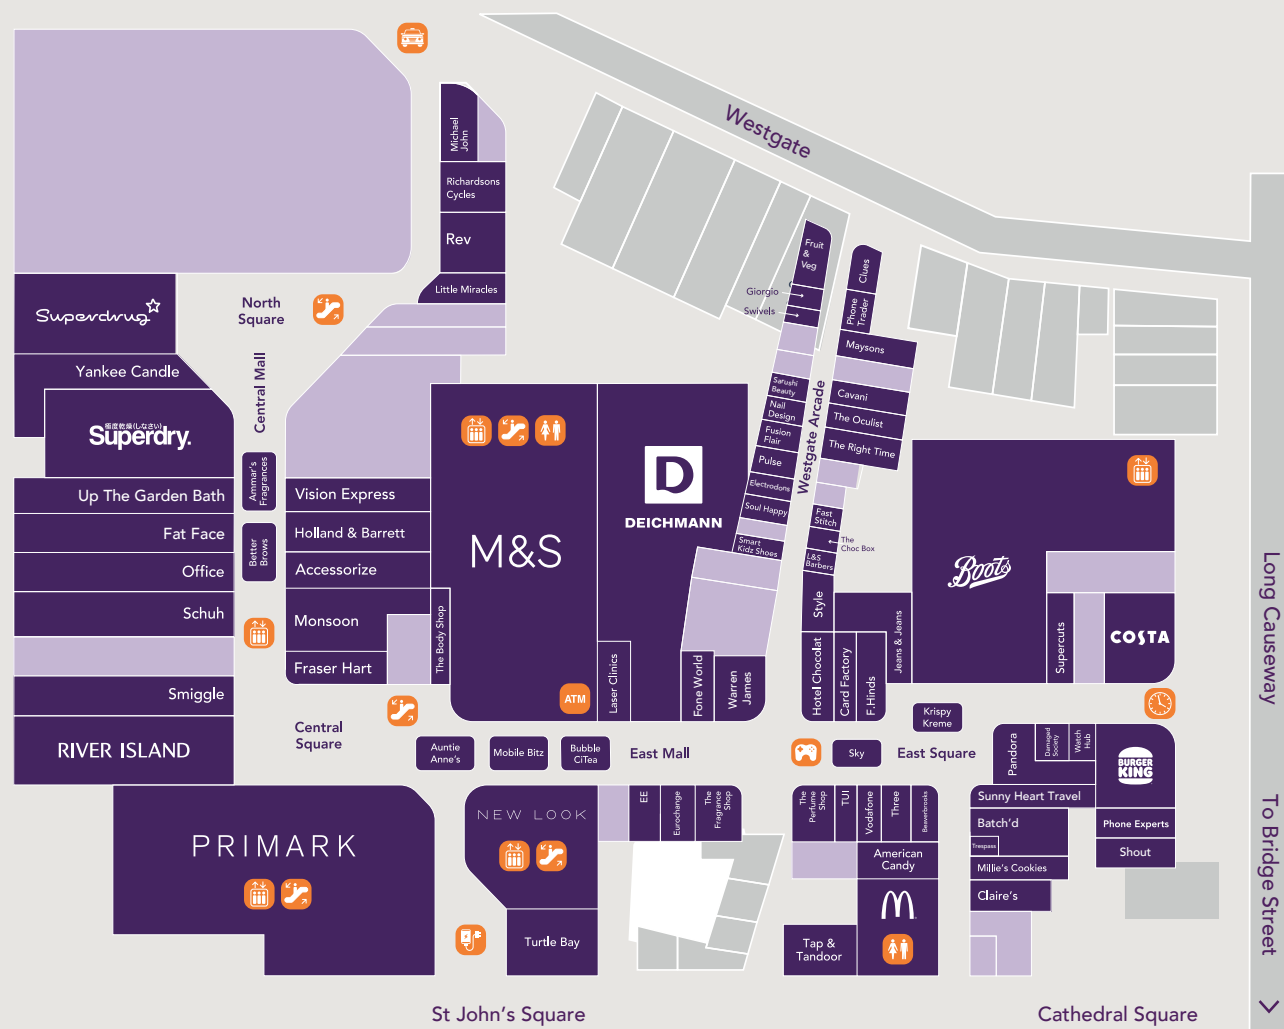

Upper Mall

Lower Mall

Store Locator

WOMEN'S

Accessorize	LM
Ann Summers	UM
Claire's	LM
Damaged Society	LM
Fat Face	LM
H&M	UM
JD Sports	UM
M&S	UM/LM
Monsoon	LM
New Look	UM/LM
Primark	UM/LM
Quiz	UM
Rev	LM
River Island	LM
Shout	LM
Superdry	LM
TK Maxx	UM
Trespass	LM

MEN'S

Cavani	WA
Damaged Society	LM
Fat Face	LM
H&M	UM
JD Sports	UM
Jean & Jeans	LM
Jeanster	UM
M&S	UM/LM
Maysons	WA
Primark	UM/LM
Rich and Famous	UM
River Island	LM
Superdry	LM
TK Maxx	UM
Trespass	LM

CHILDREN'S

Boots	LM
Claire's	LM
Clues	WA
Fat Face	LM
H&M	UM
JD Sports	UM
Monsoon	LM
M&S	UM/LM
New Look	UM/LM
Primark	UM/LM
River Island	LM
Smiggle	LM
TK Maxx	UM
Trespass	LM

FOOTWEAR

Clarks	UM
Deichmann	LM
Fat Face	LM
H&M	UM
JD Sports	UM
M&S	UM/LM
New Look	UM/LM
Office	LM
Primark	UM/LM
River Island	LM
Schuh	LM
Skechers	UM
Smart Kidz Shoes	WA
TK Maxx	UM

GIFTS & CARDS

Card Factory	LM
Cards Direct	UM
Flying Tiger	UM
M&S	LM/UM
Smiggle	LM
Yankee Candle	LM

LM Lower Mall
UM Upper Mall
WA Westgate Arcade

KEY

- Baby Changing
- Bus Station
- Escalators
- Cash Machines
- Charge Box
- Lifts
- Taxi
- Disabled Toilets
- Shopmobility
- Toilets
- Train Station
- Clock
- Stairs
- Kid's Entertainment