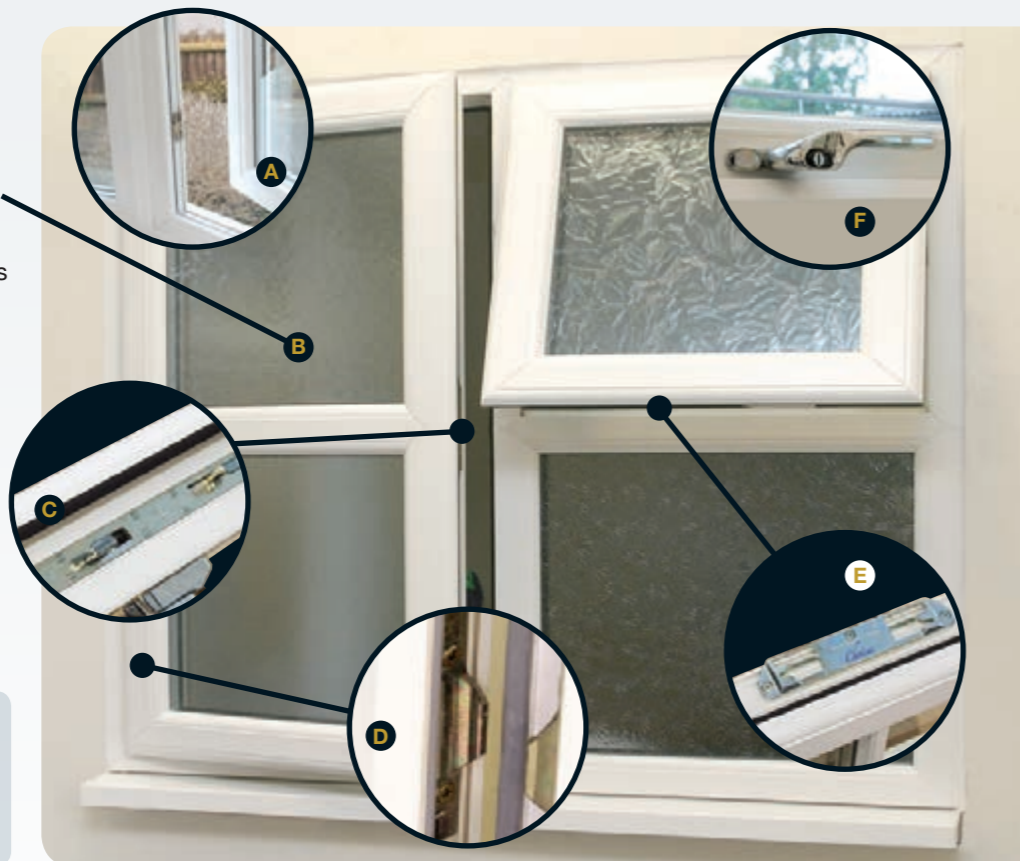

The window features signature ultra slim sight lines and attractive contours.

The similarity is so close, that the window will often satisfy the exacting requirements of 'Heritage' restoration.

Slimline frame and opener only 58mm sightline

Window Security

Choices provides exceptional quality and security

- A** Internally beaded for added security
- B** Security glazing which benefits from the strength of laminated glass (optional)
- C** Central reversing claws operate in opposite directions providing a secure lock
- D** Locking hooks for additional hinge protection (optional)
- E** Substantial die cast keep to retain reversing claws providing secure locking including night vent facility
- F** Cranked handle (optional) easy to use, offset design with push button release

Tilt and Turn windows have built in versatility. Turn the handle and the window tilts inwards for ventilation.

Turn the handle further and the window hinges inwards for ease of cleaning and escape should there be an emergency.