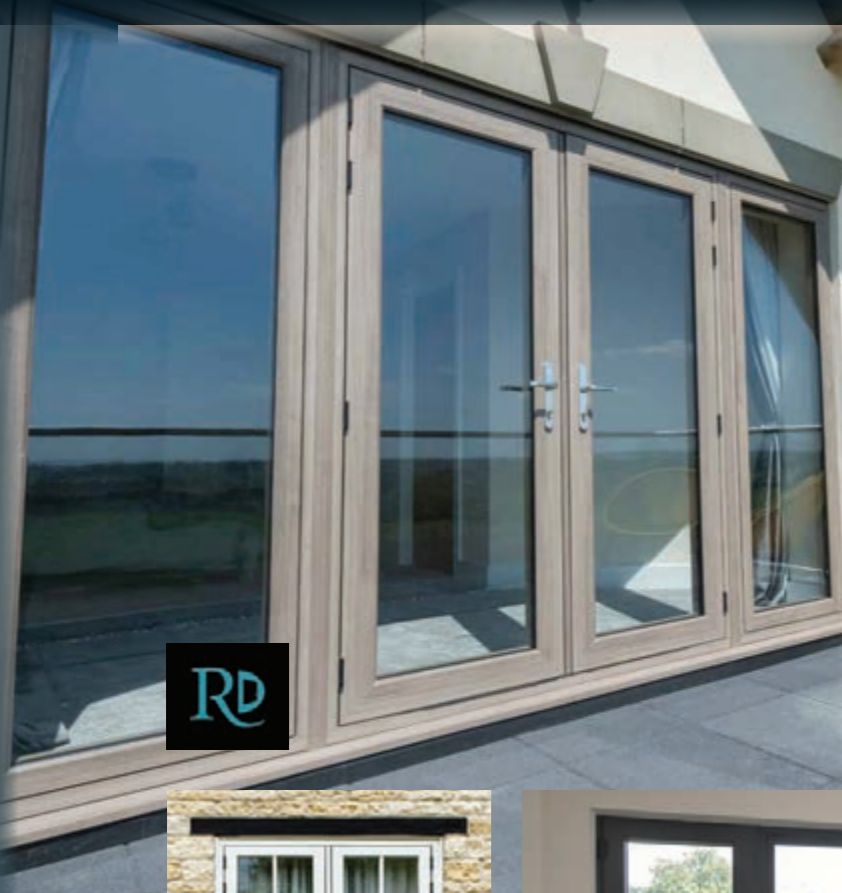

'Alternative to Timber' Doors

RD

Residence Collection

Flush Sash Doors

Put simply *Choices* Flush doors are designed to replicate traditional timber doors with flush fitting sashes. With their authentic slimline appearance they offer the perfect match in design and colour to the *Choices* Flush Casement window range.

Available as open-in or open-out (for flush out) single and double doors. Options include low aluminium threshold, full height glass panels and traditional georgian bars. With handles to both leaves on double doors, *Choices* Flush doors will be a welcome addition to any home.