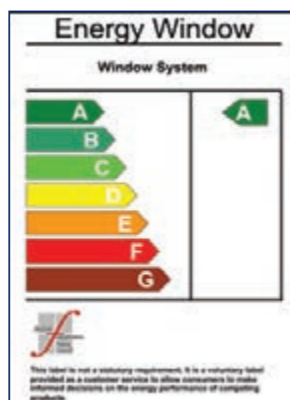

Available in a vast choice of colours and styles to fit any requirement.

Window Energy Rating 'A' Available

Endless choice of colour

For quickest delivery choose a single or dual finish from our standard range.