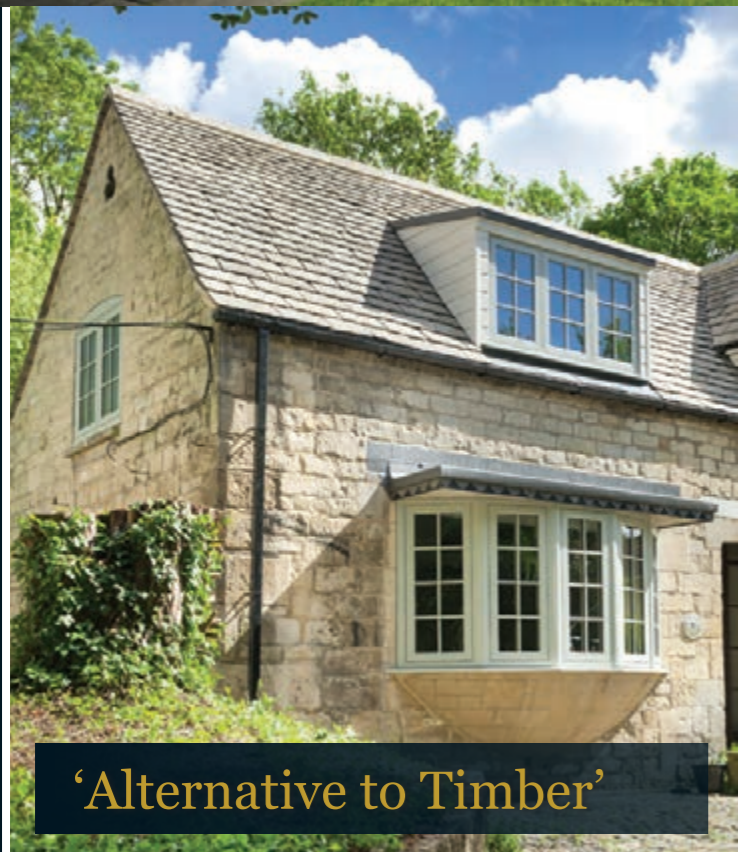

Timber Range

'Alternative to Timber'