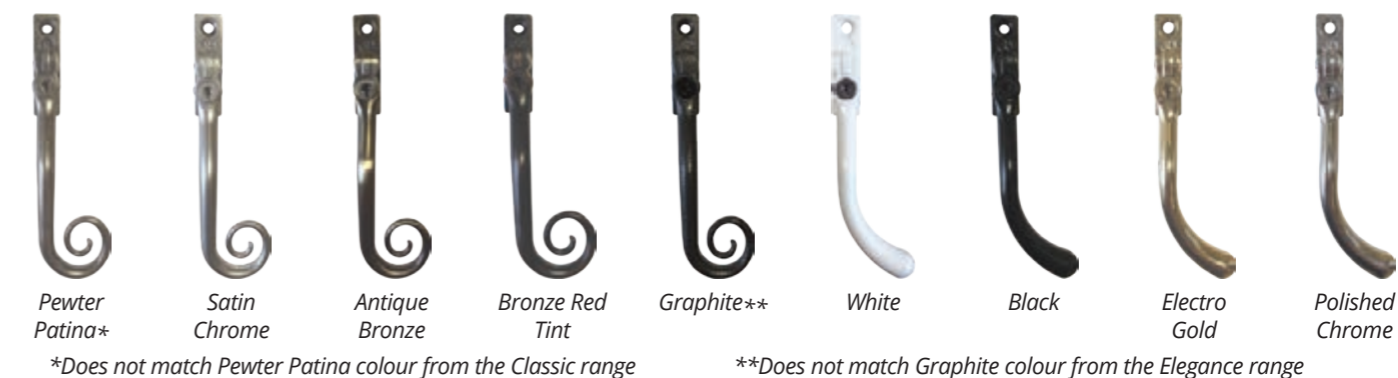

White 18mm Georgian Bar

Brown 18mm Georgian Bar

White 18mm Georgian Bar

Lead Work

Standard or antique handcrafted lead work is available in diamond, rectangular, queen anne and decorative colour bespoke designs.

9mm Square Lead

9mm Diamond Lead

Bespoke Leadwork

Hardware

Standard In line Window Handle

Optional Cranked Window Handle

Available in all colours displayed above

Elegance Range

Vintage Range Available as Monkey Tail or Pear Drop in 9 different colours (see Product Guide)

*Does not match Pewter Patina colour from the Classic range

**Does not match Graphite colour from the Elegance range