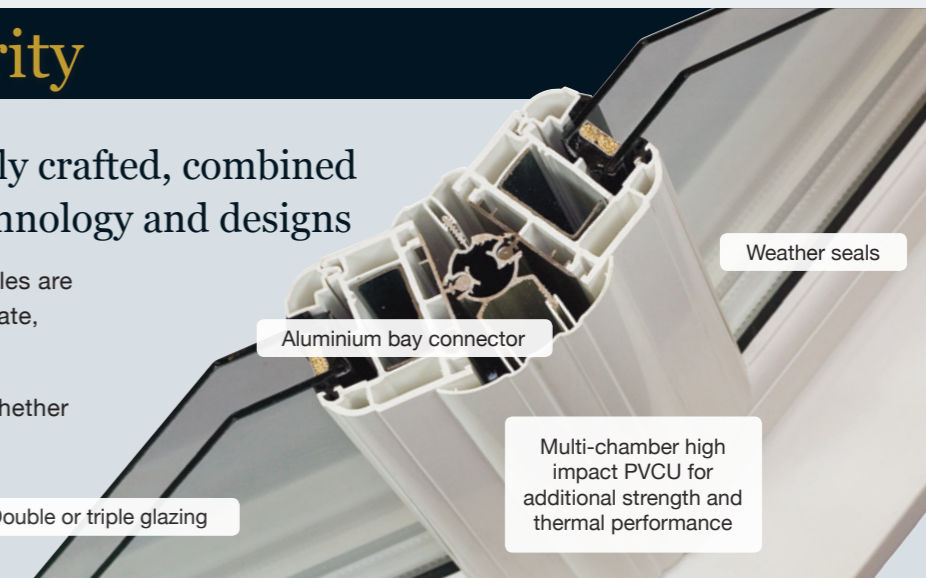

Aluminium bay connector

Multi-chamber high impact PVCU for additional strength and thermal performance

Structural Integrity

Choices products are expertly crafted, combined with the most advanced technology and designs

Impact resistant, multi-chamber PVCU profiles are engineered for strength and where appropriate, are reinforced with galvanised steel.

You can be confident in every application whether it's a custom built conservatory or a super strong jacking system for bay windows and coupled frames.

Double or triple glazing

Weather seals