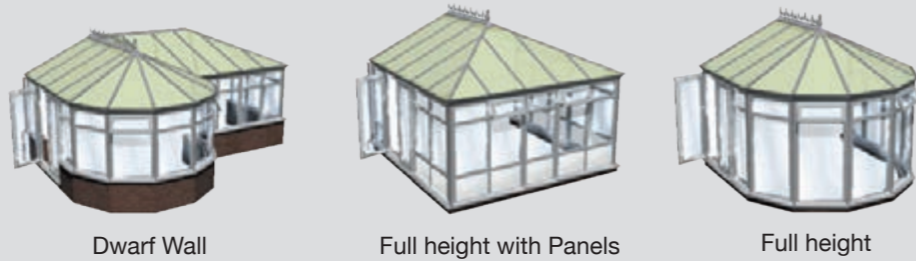

Attractive and Versatile lifestyle choice!

What size or style?

Choices Conservatories are available in a wide range of styles, sizes and finishes with options that will meet most requirements.

Frame Styles

Conservatory Styles

Orangeries and Garden Rooms

A new era in Conservatory Design

Orangeries and Garden Rooms are the latest developments in the conservatory market

Combining the best of both worlds, with the light and glass of a conservatory and the walls and ceiling of an extension. Mimicking a traditional atrium style conservatory, with all the benefits of the latest technology.