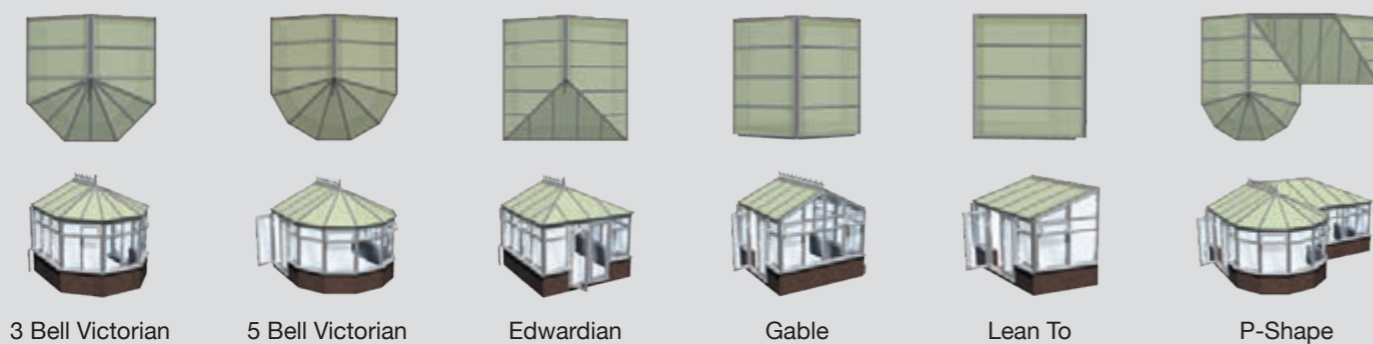

Attractive and Versatile lifestyle choice!

What size or style?

Choices Conservatories are available in a wide range of styles, sizes and finishes with options that will meet most requirements.

Frame Styles

Conservatory Styles

Orangeries and Garden Rooms

A new era in Conservatory Design

Orangeries and Garden Rooms are the latest developments in the conservatory market

Combining the best of both worlds, with the light and glass of a conservatory and the walls and ceiling of an extension. Mimicking a traditional atrium style conservatory, with all the benefits of the latest technology.

'Livin Room' Orangeries

Based on traditional building technologies 'Livin Room' Orangeries add a touch of contemporary style to any home, bridging the gap between a conservatory and an extension.

'Livin Room' roof with optional cornice detail