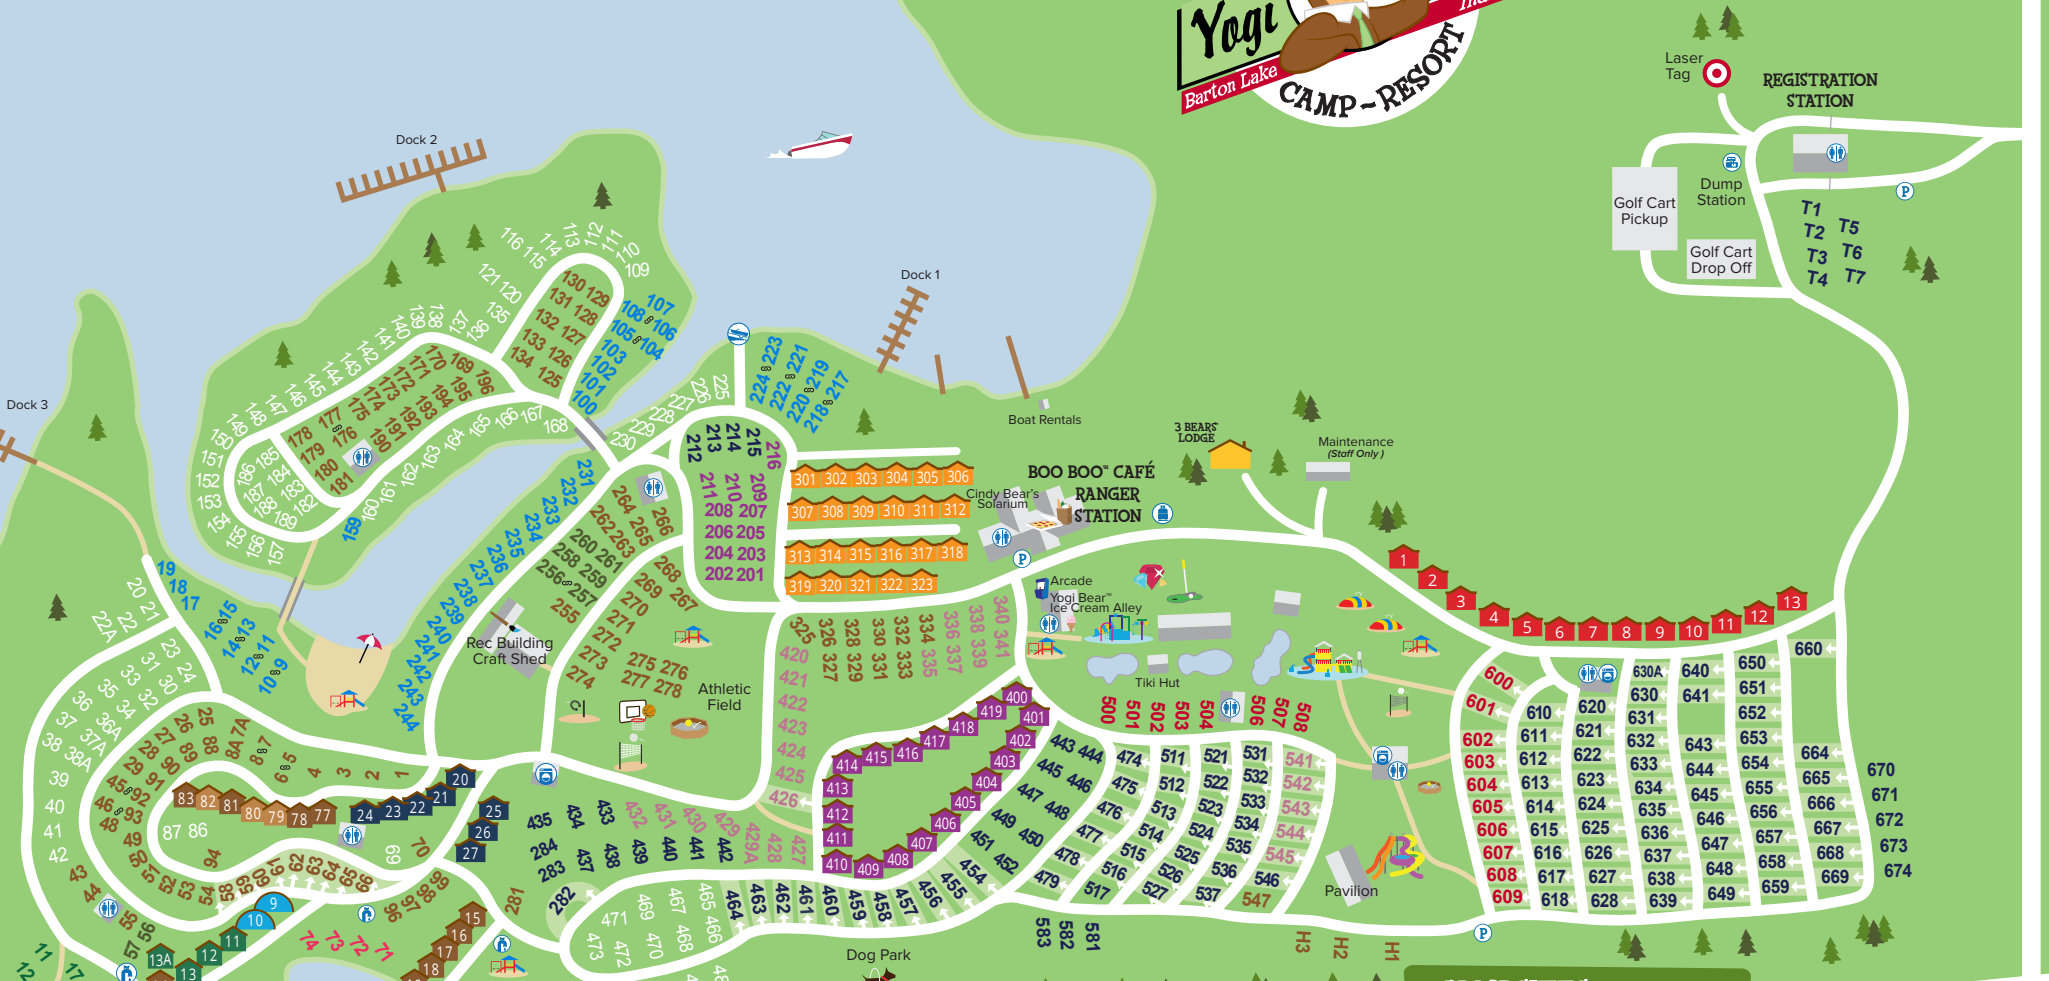

BARTON LAKE

REGISTRATION STATION

Laser Tag

Dump Station

Golf Cart Pickup

Golf Cart Drop Off

T1 T2 T3 T4 T5 T6 T7

CABINS

- Three Bears Lodge
- Woodland Glamping Pod
- Barton Lake Bungalow
- Boo Boo Bungalow
- Deluxe Cottage
- Deluxe Cottage w/ Loft
- 6 Person Rustic Cabin Plus
- 6 Person Rustic Cabin
- 4 Person Rustic Cabin

CAMPSITES

- Red Carpet RV
- Preferred Premium RV
- Premium RV
- Standard RV
- Lakefront Standard RV
- Standard Tent
- Rustic Tent
- Seasonal Site
- Pull Thru
- Buddy Site

FACILITIES

- Dump Station
- Propane
- Laundry
- Restrooms
- Water
- Parking
- Boat Launch

*Map subject to change
 UP-TO-DATE MAP
 AVAILABLE ONLINE
 JellystoneBartonLake.com