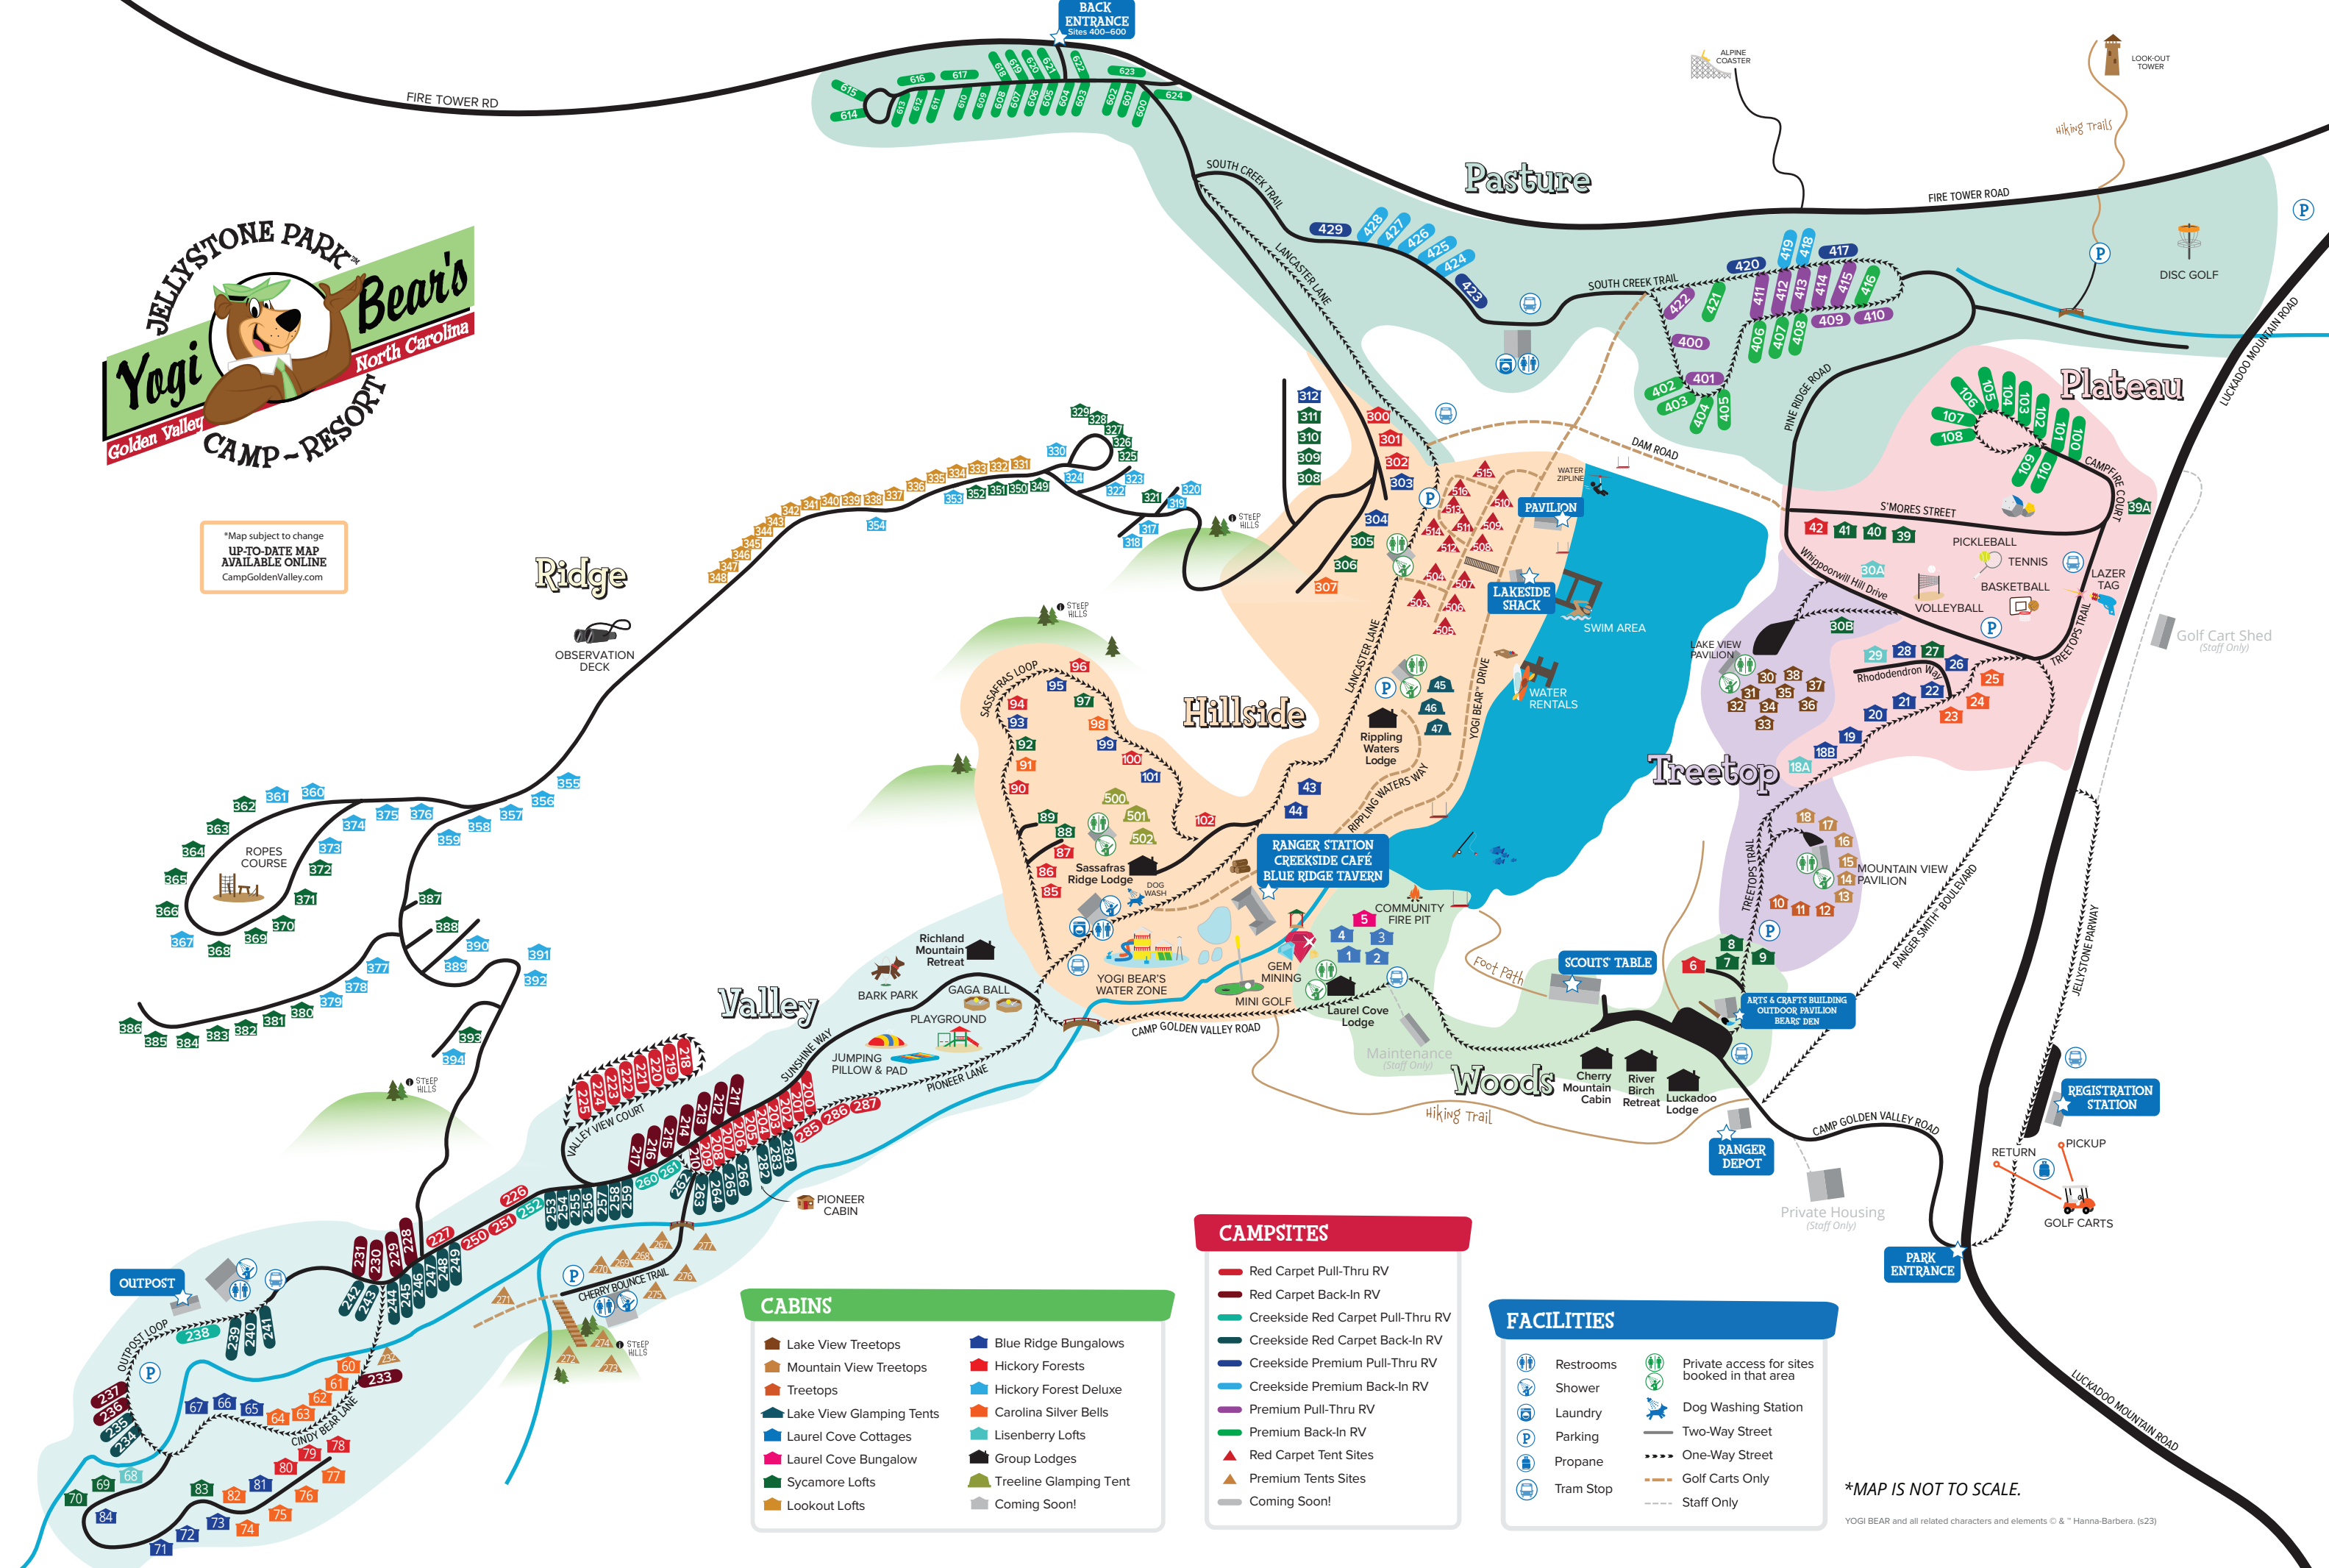

\*Map subject to change  
UP-TO-DATE MAP  
AVAILABLE ONLINE  
CampGoldenValley.com

### CABINS

Lake View Treetops	Blue Ridge Bungalows
Mountain View Treetops	Hickory Forests
Treetops	Hickory Forest Deluxe
Lake View Glamping Tents	Carolina Silver Bells
Laurel Cove Cottages	Lisenberry Lofts
Laurel Cove Bungalow	Group Lodges
Sycamore Lofts	Treeline Glamping Tent
Lookout Lofts	Coming Soon!

### CAMPSITES

- Red Carpet Pull-Thru RV
- Red Carpet Back-In RV
- Creekside Red Carpet Pull-Thru RV
- Creekside Red Carpet Back-In RV
- Creekside Premium Pull-Thru RV
- Creekside Premium Back-In RV
- Premium Pull-Thru RV
- Premium Back-In RV
- Red Carpet Tent Sites
- Premium Tents Sites
- Coming Soon!

### FACILITIES

Restrooms	Private access for sites booked in that area
Shower	Dog Washing Station
Laundry	Two-Way Street
Parking	One-Way Street
Propane	Golf Carts Only
Tram Stop	Staff Only

\*MAP IS NOT TO SCALE.  
YOGI BEAR and all related characters and elements © & ™ Hanna-Barbera. (s23)