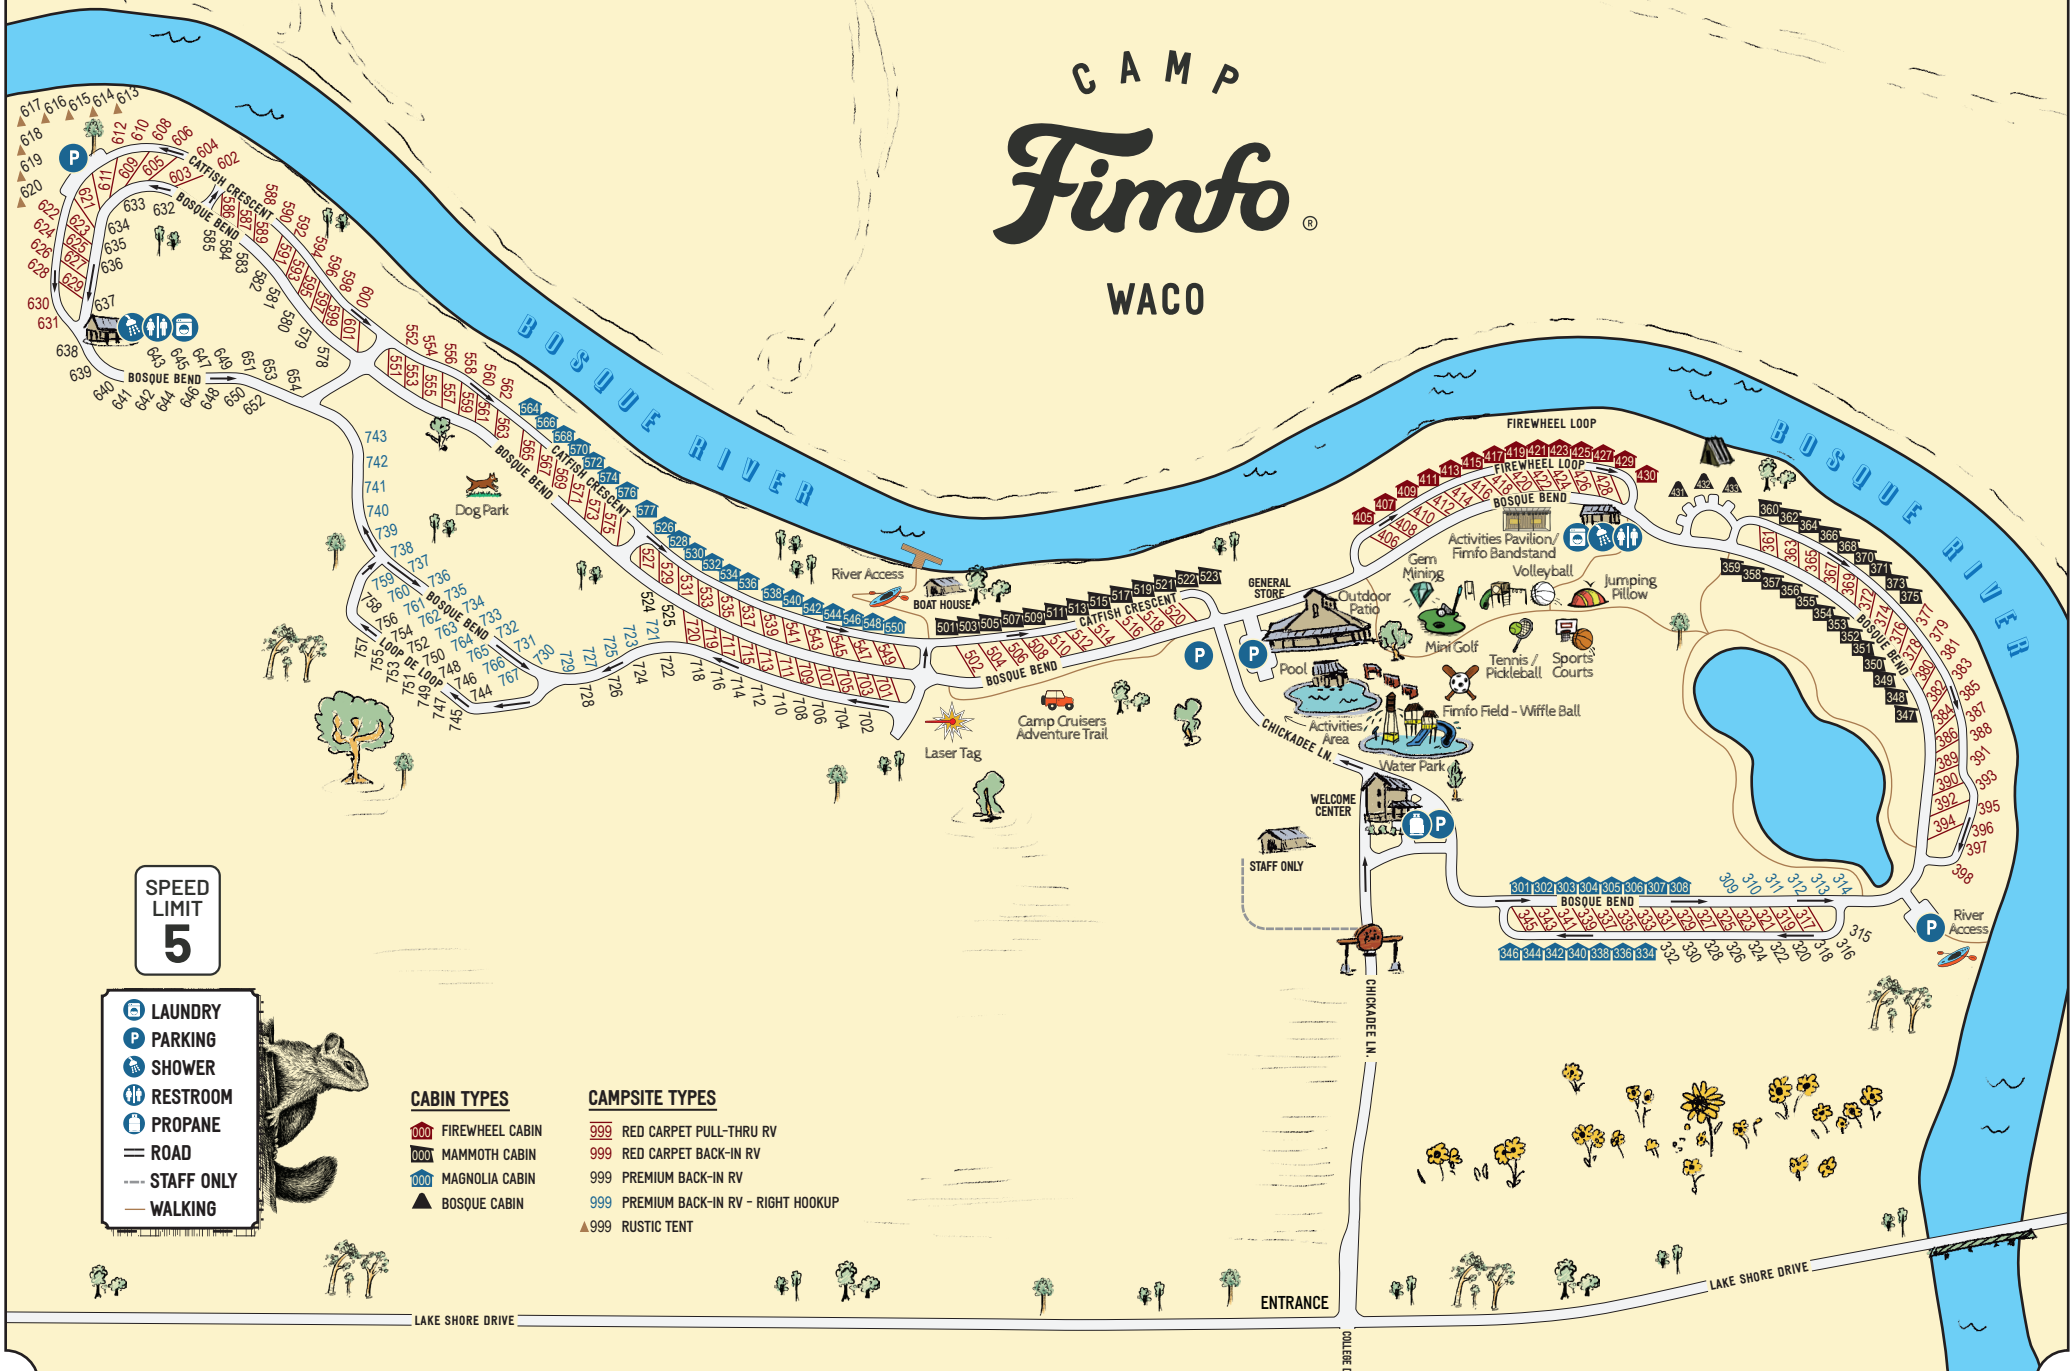

Waco Mammoth National Monument

CAMP Fimfo WACO

SPEED LIMIT
5

- LAUNDRY
- PARKING
- SHOWER
- RESTROOM
- PROPANE
- ROAD
- STAFF ONLY
- WALKING

CABIN TYPES

- FIREWHEEL CABIN
- MAMMOTH CABIN
- MAGNOLIA CABIN
- BOSQUE CABIN

CAMPSITE TYPES

- RED CARPET PULL-THRU RV
- RED CARPET BACK-IN RV
- PREMIUM BACK-IN RV
- PREMIUM BACK-IN RV - RIGHT HOOKUP
- RUSTIC TENT

LAKE SHORE DRIVE

ENTRANCE

LAKE SHORE DRIVE

CHICKADEE LN