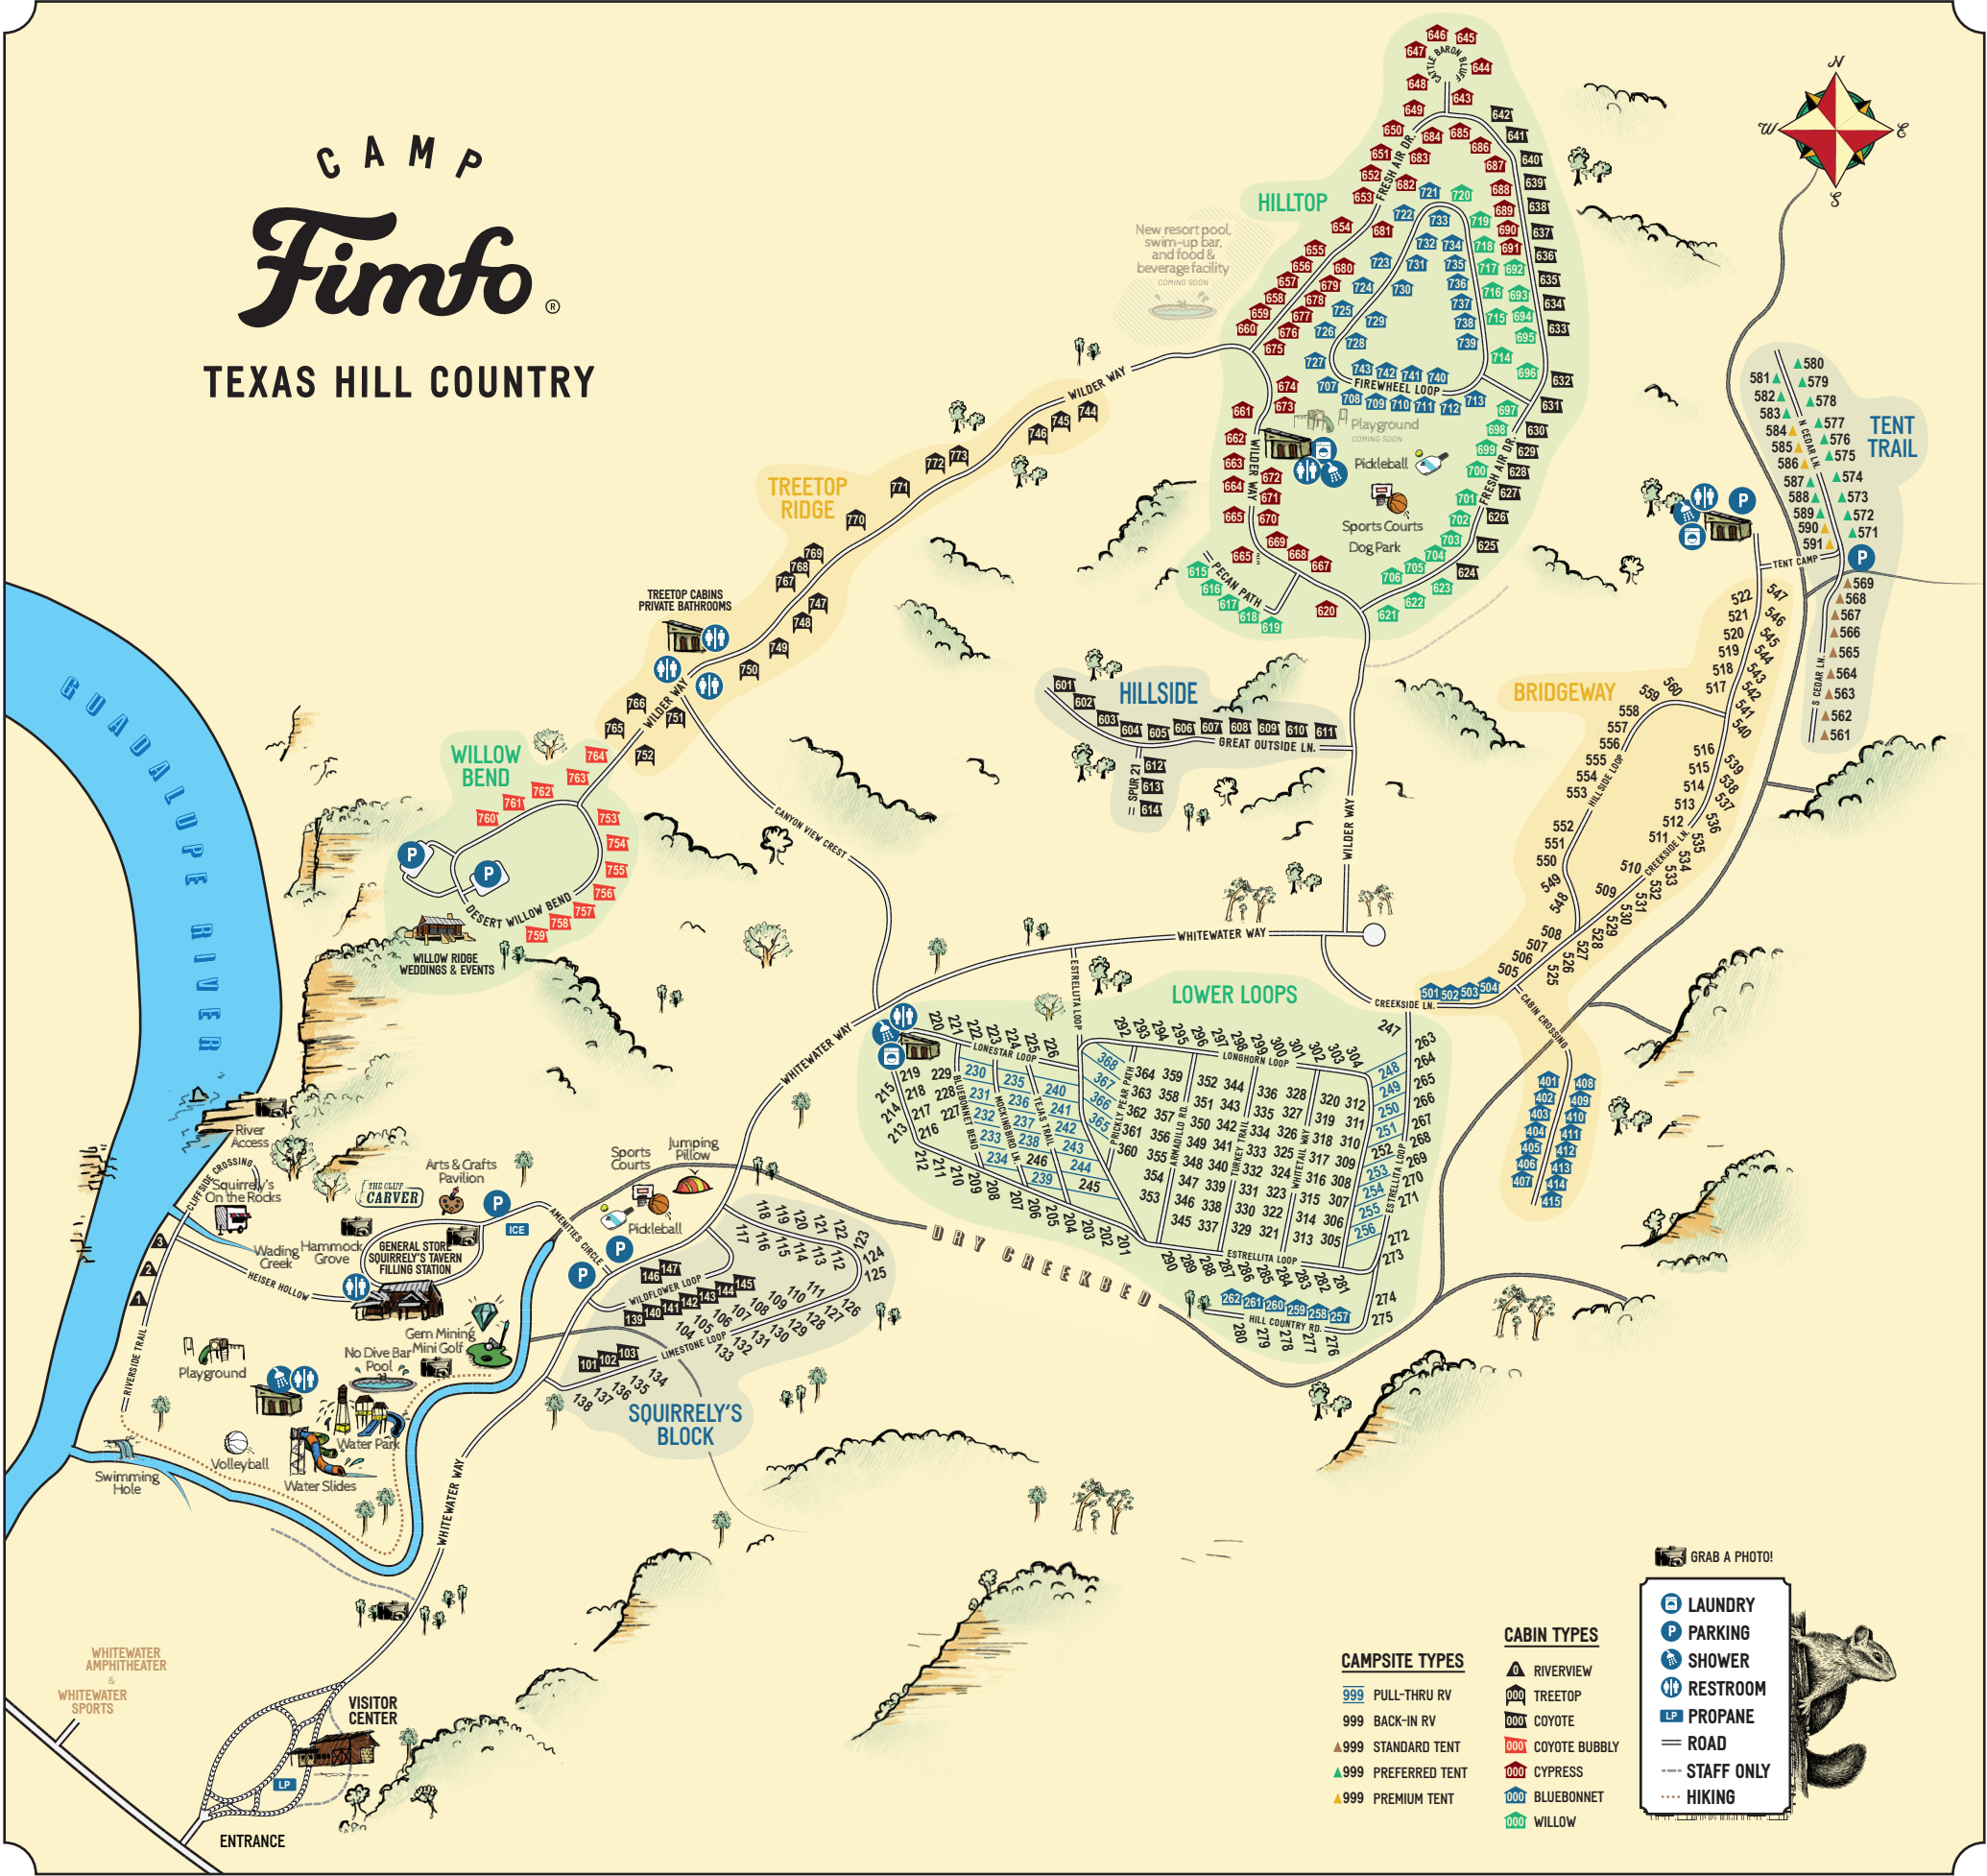

CAMP
Fimfo®
TEXAS HILL COUNTRY

TENT TRAIL

- ▲ 580
- ▲ 579
- ▲ 578
- ▲ 577
- ▲ 576
- ▲ 575
- ▲ 574
- ▲ 573
- ▲ 572
- ▲ 571
- ▲ 569
- ▲ 568
- ▲ 566
- ▲ 565
- ▲ 564
- ▲ 563
- ▲ 562
- ▲ 561

CAMPSITE TYPES

- 999 PULL-THRU RV
- 999 BACK-IN RV
- ▲ 999 STANDARD TENT
- ▲ 999 PREFERRED TENT
- ▲ 999 PREMIUM TENT

CABIN TYPES

- ▲ RIVERVIEW
- 000 TREETOP
- 000 COYOTE
- 000 COYOTE BUBBLY
- 000 CYPRESS
- 000 BLUEBONNET
- 000 WILLOW

GRAB A PHOTO!

- LAUNDRY
- PARKING
- SHOWER
- RESTROOM
- PROPANE
- ROAD
- STAFF ONLY
- HIKING

ENTRANCE

WHITEWATER AMPHITHEATER
WHITEWATER SPORTS

VISITOR CENTER

SQUIRRELY'S BLOCK

LOWER LOOPS

HILLSIDE

TREETOP RIDGE

HILLTOP

GUADALUPE RIVER

WILLOW BEND

BRIDGEWAY

WILLOW RIDGE WEDDINGS & EVENTS

TREETOP CABINS PRIVATE BATHROOMS

PLAYGROUND
COMING SOON

SPORTS COURTS
DOG PARK

GERM MINING
POOL

NO DIVE BAR
MINI GOLF

WATER PARK

WATER SLIDES

WATER SLIDES

WATER SLIDES

WATER SLIDES

WATER SLIDES

WATER SLIDES

WATER SLIDES

WATER SLIDES