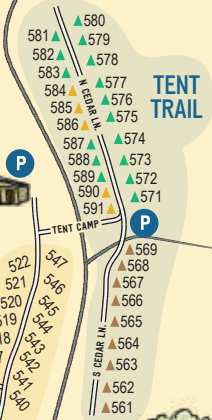

CAMP Fimfo® TEXAS HILL COUNTRY

GRAB A PHOTO!

- LAUNDRY
- PARKING
- SHOWER
- RESTROOM
- PROPANE
- ROAD
- STAFF ONLY
- HIKING

CAMPSITE TYPES

- PULL-THRU RV
- BACK-IN RV
- STANDARD TENT
- PREFERRED TENT
- PREMIUM TENT

CABIN TYPES

- RIVERVIEW
- TREETOP
- COYOTE
- COYOTE BUBBLY
- CYPRESS (COMING SOON)
- BLUEBONNET
- WILLOW

WHITEWATER AMPHITHEATER
WHITEWATER SPORTS

VISITOR CENTER

ENTRANCE