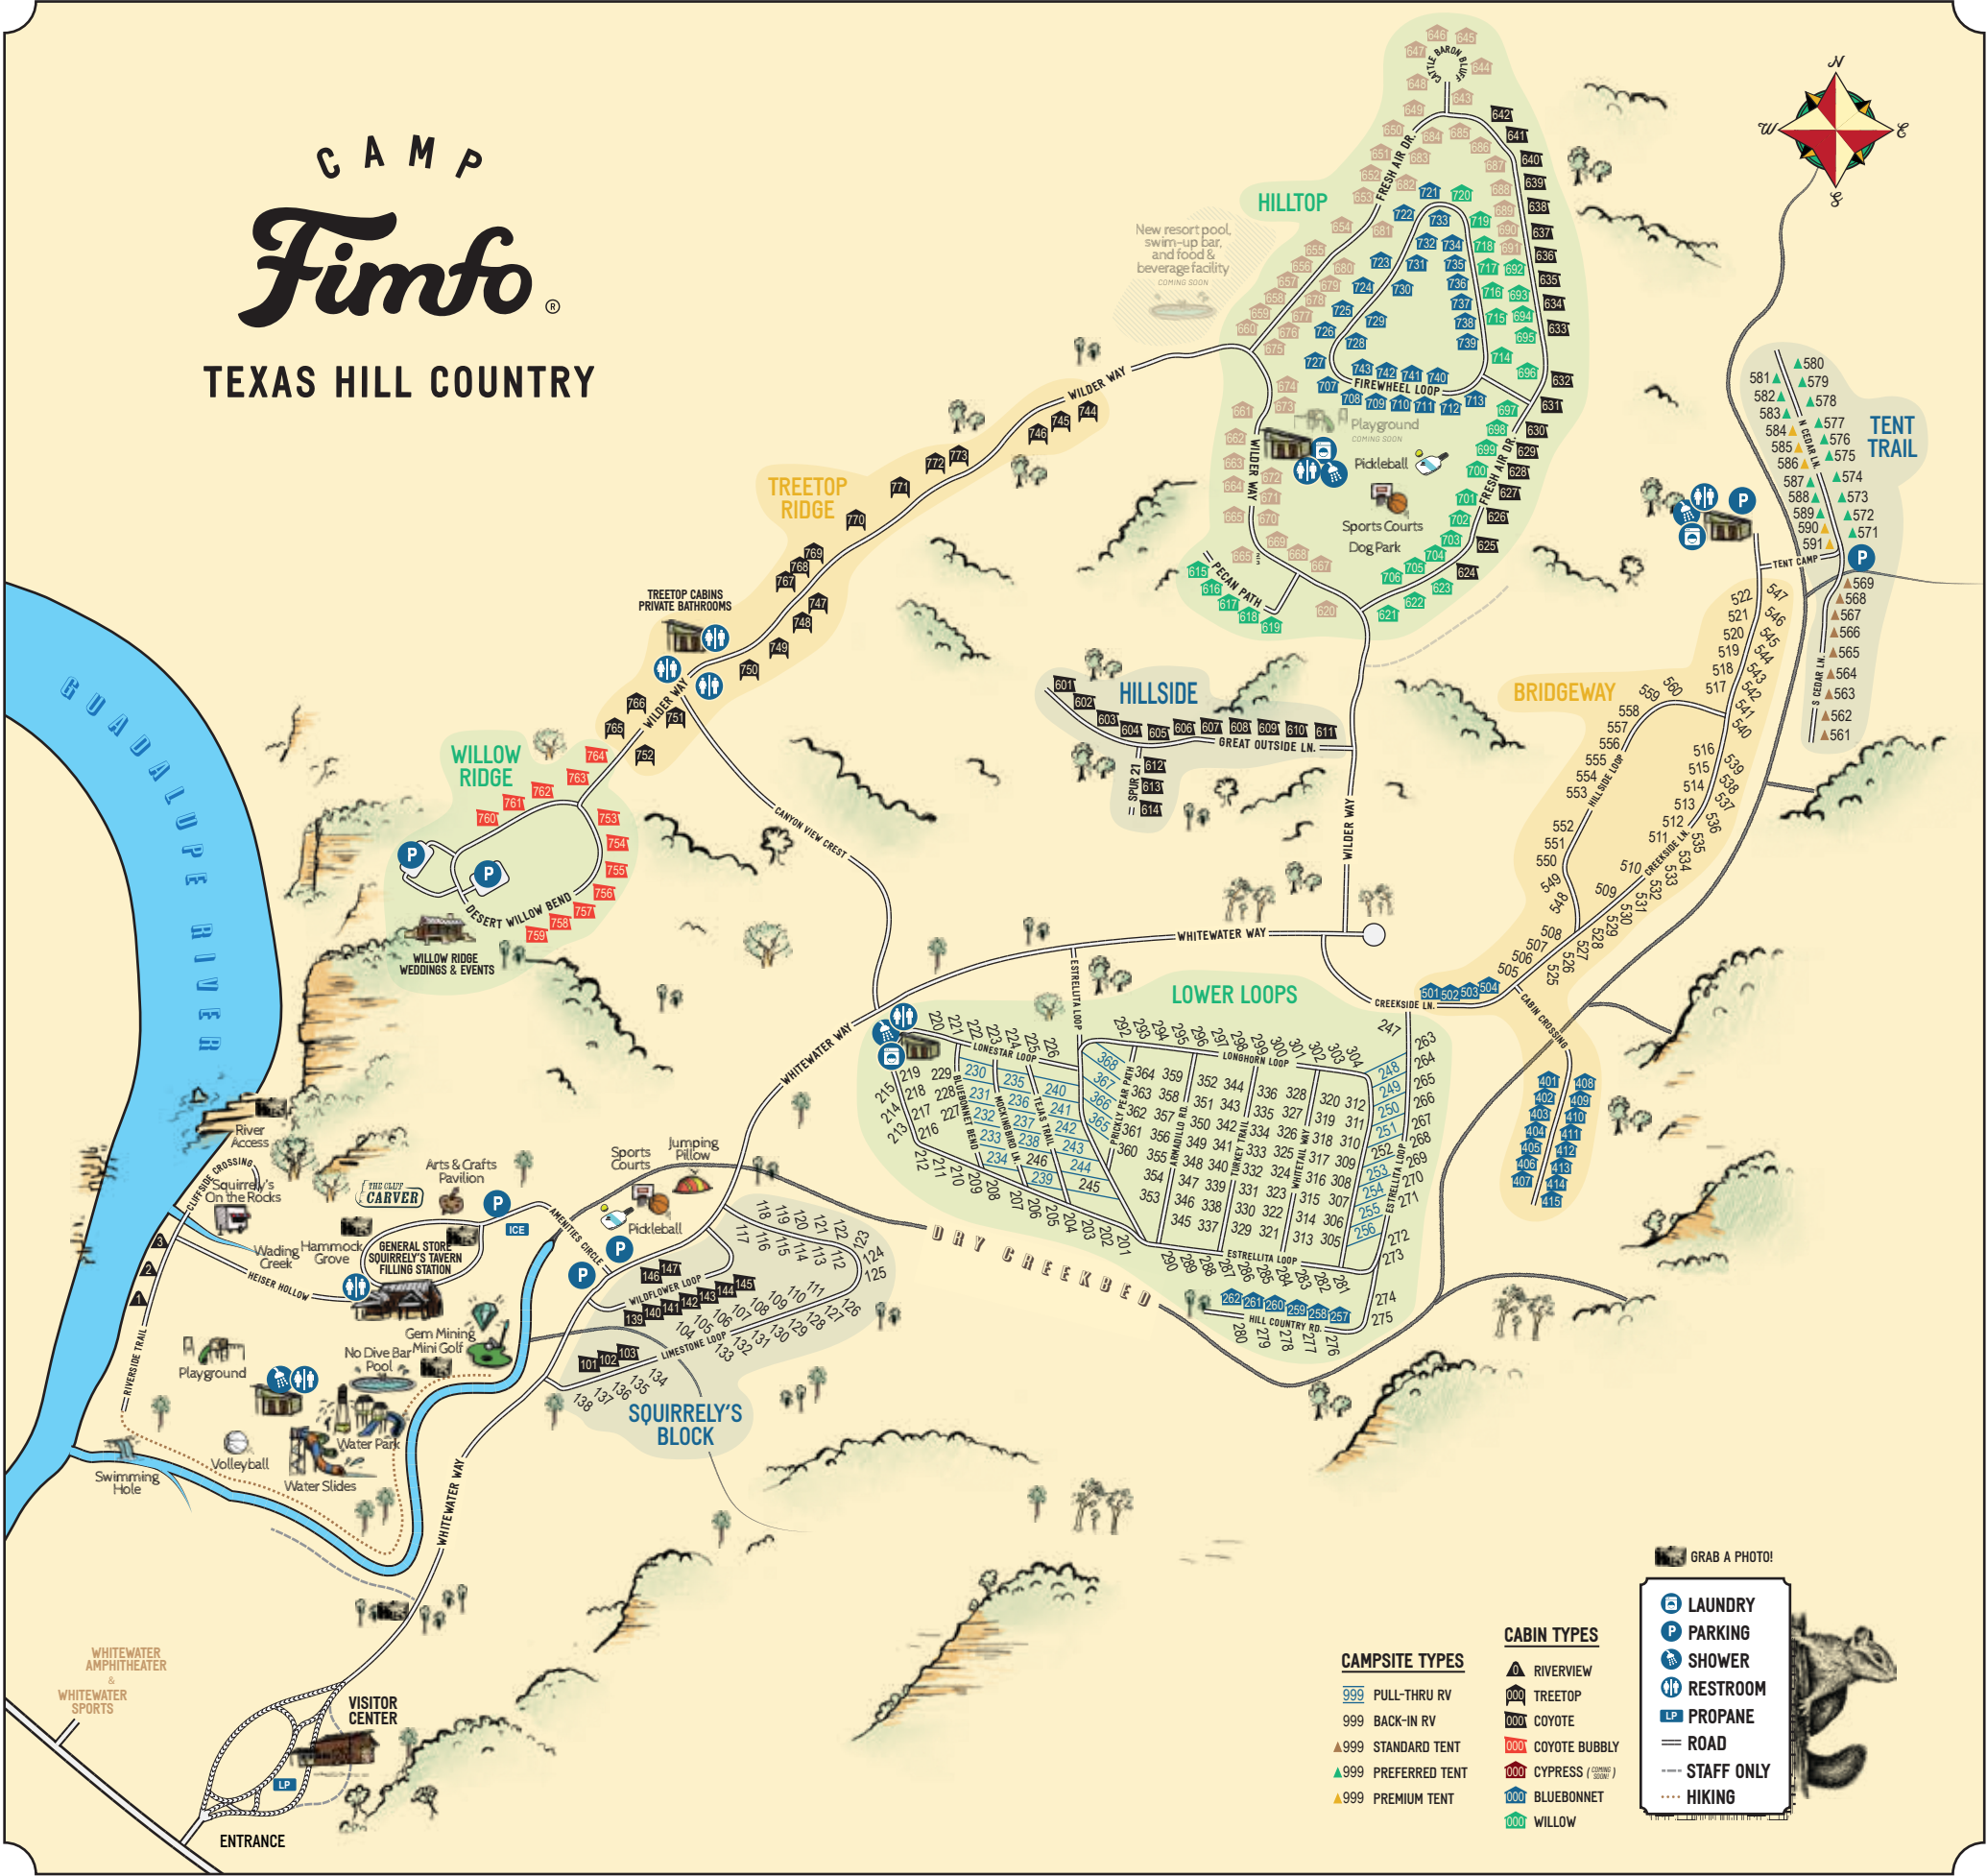

CAMP Fimfo® TEXAS HILL COUNTRY

GRAB A PHOTO!

- LAUNDRY
- PARKING
- SHOWER
- RESTROOM
- PROPANE
- ROAD
- STAFF ONLY
- HIKING

CAMPSITE TYPES

- PULL-THRU RV
- BACK-IN RV
- STANDARD TENT
- PREFERRED TENT
- PREMIUM TENT

CABIN TYPES

- RIVERVIEW
- TREETOP
- COYOTE
- COYOTE BUBBLY
- CYPRESS (COMING SOON)
- BLUEBONNET
- WILLOW

WHITEWATER AMPHITHEATER
WHITEWATER SPORTS

VISITOR CENTER

ENTRANCE