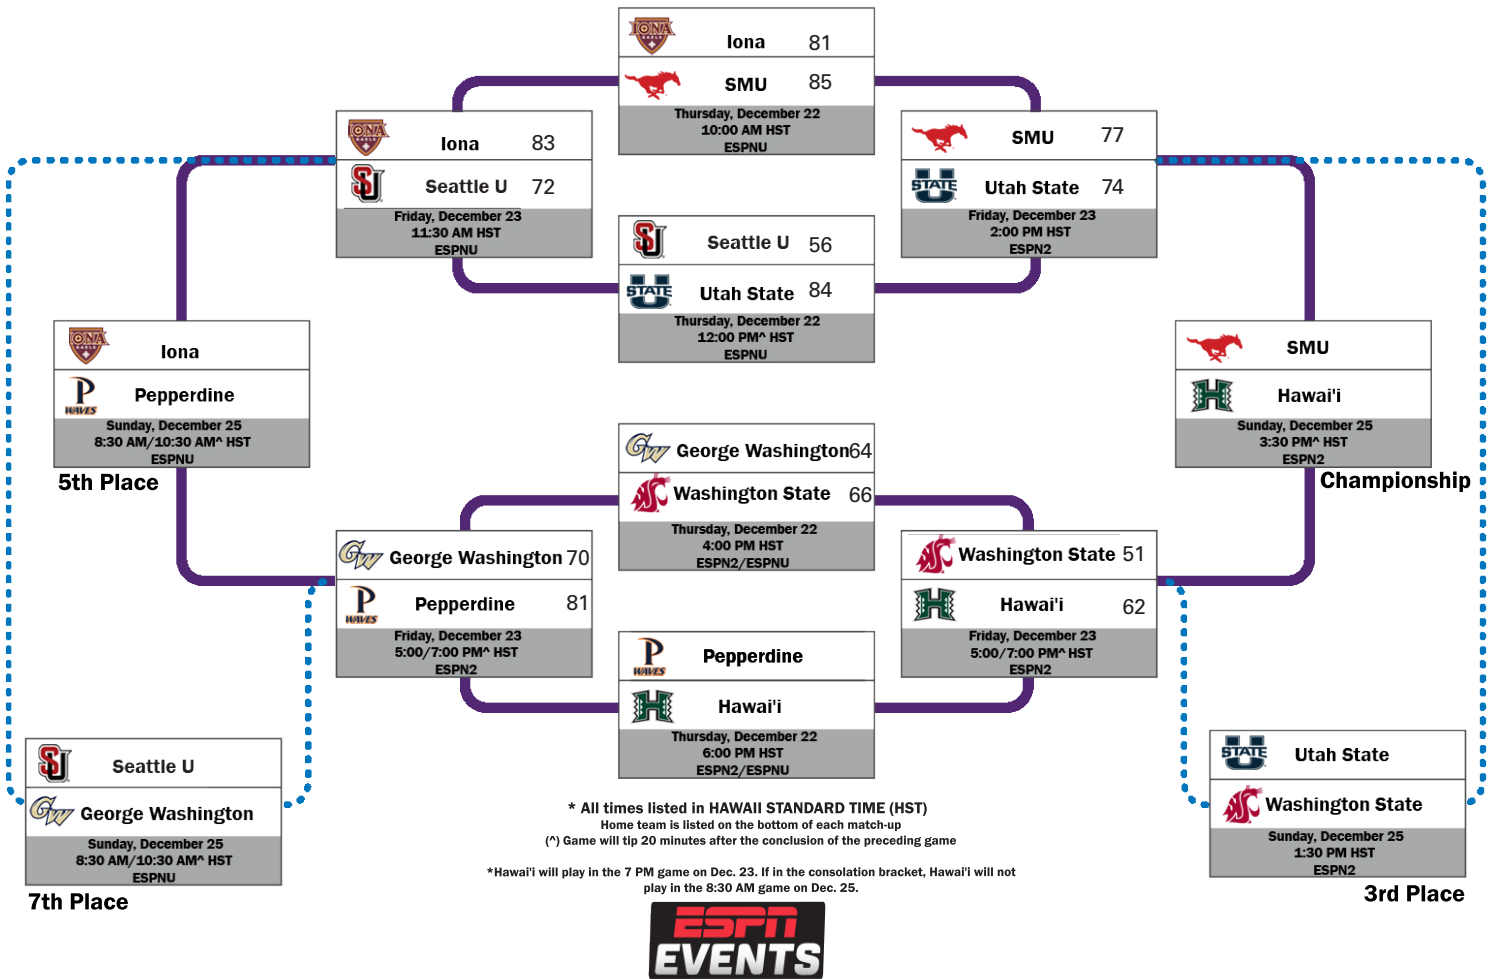

2022 Hawaiian Airlines Diamond Head Classic

December 22, 23 & 25
SimpliFi Arena at Stan Sheriff Center
Honolulu, HI

COUGAR HISTORY IN HONOLULU MTEs

All-time Record in Honolulu MTEs: 10-10

Championship Appearances: Three (0-3)

All-Time in Hawai'i: 12-10

2015 DIAMOND HEAD CLASSIC

Finish: 7th Place

Record: 1-2

Head Coach: Ernie Kent

Game-by-Game Results

Dec. 22, 2015	#3 Oklahoma	L	60-88
Dec. 23, 2015	Northern Iowa	L	59-63
Dec. 25, 2015	New Mexico	W	82-59

1996 RAINBOW CLASSIC

Finish: 7th Place

Record: 1-2

Head Coach: Kevin Eastman

Game-by-Game Results

Dec. 28, 1996	Georgia	L	61-64
Dec. 29, 1996	#4 Michigan	L	79-85
Dec. 30, 1996	Northwestern	W	68-52

1985 RAINBOW CLASSIC

Finish: 2nd Place

Record: 2-1

Head Coach: Len Stevens

Game-by-Game Results

Dec. 27, 1985	Wake Forest	W	74-71
Dec. 29, 1985	Seton Hall	W	74-67
Dec. 30, 1985	Missouri	L	63-70

2010 DIAMOND HEAD CLASSIC

Finish: 2nd Place

Record: 2-1

Head Coach: Ken Bone

Game-by-Game Results

Dec. 22, 2010	Mississippi State	W	83-57
Dec. 23, 2010	#15 Baylor	W	77-71
Dec. 25, 2010	Butler	L	68-84

1991 RAINBOW CLASSIC

Finish: 2nd Place

Record: 2-1

Head Coach: Kelvin Sampson

Game-by-Game Results

Dec. 27, 1991	Wisconsin	W	73-51
Dec. 29, 1991	Hawaii	W	63-61
Dec. 30, 1991	#19 Alabama	L	68-71

1973 RAINBOW CLASSIC

Finish: 6th Place

Record: 1-2

Head Coach: George Raveling

Game-by-Game Results

Dec. 26, 1973	Saint Joseph's	L	65-72
Dec. 28, 1973	Santa Clara	W	82-71
Dec. 30, 1973	#9 Providence	L	67-82