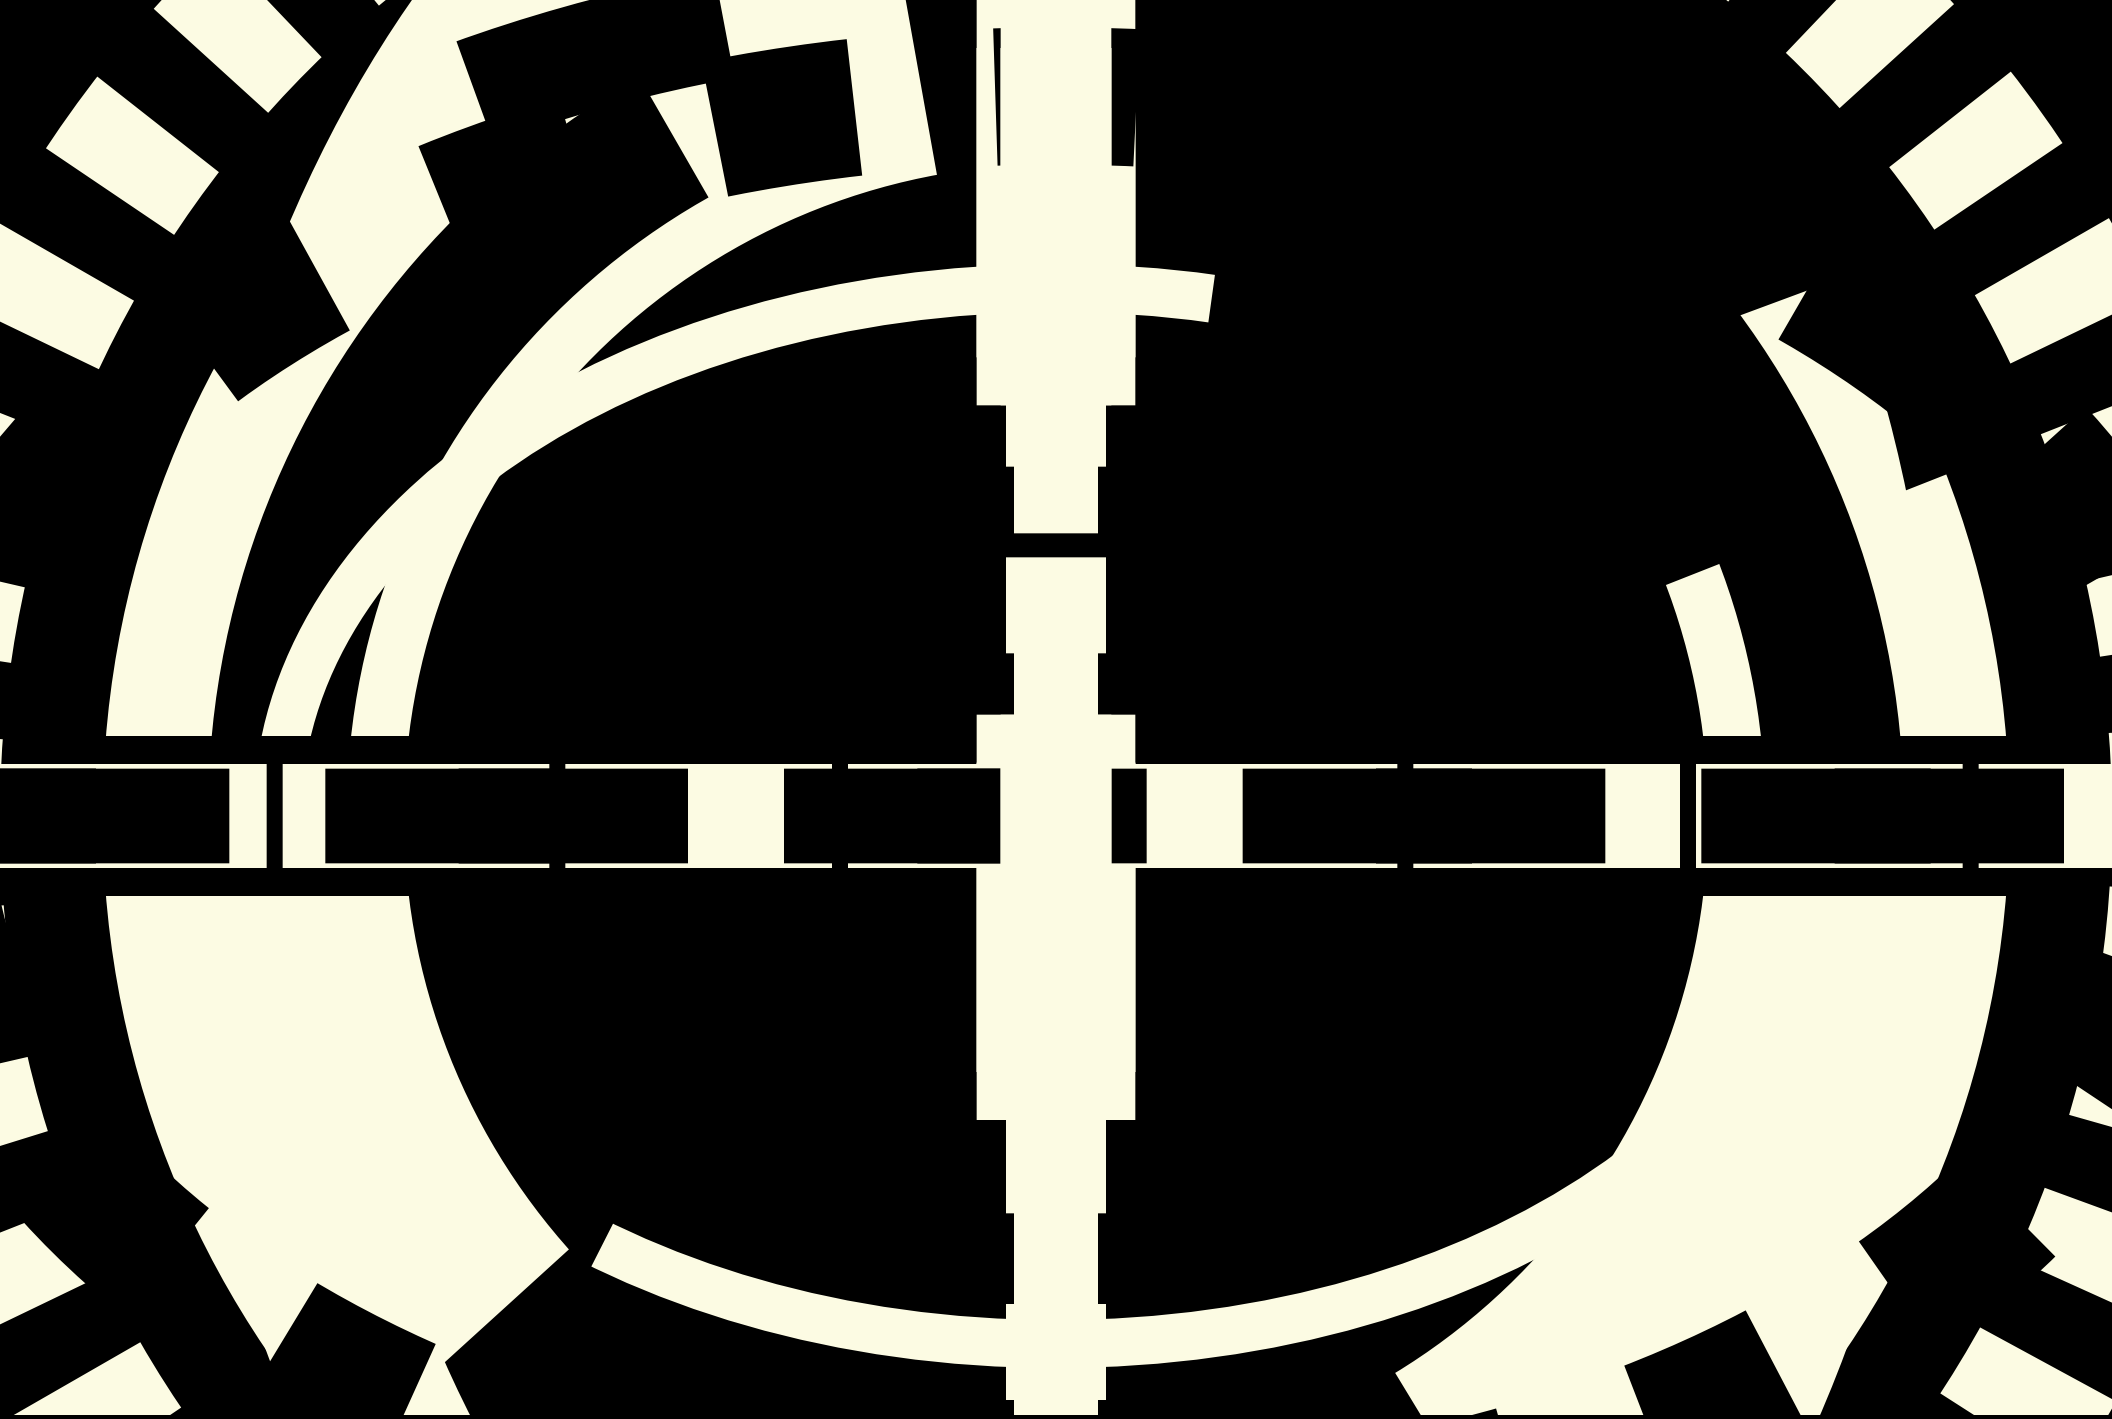

chance

A stylized graphic of a sun or gear with yellow and black segments. The graphic is composed of several concentric arcs and segments. The outermost arc is a thick yellow band. Inside it, there are several black segments of varying lengths, arranged in a semi-circular pattern. The center of the graphic is a vertical yellow bar. The overall effect is that of a stylized sun or a gear with a yellow center and black segments.