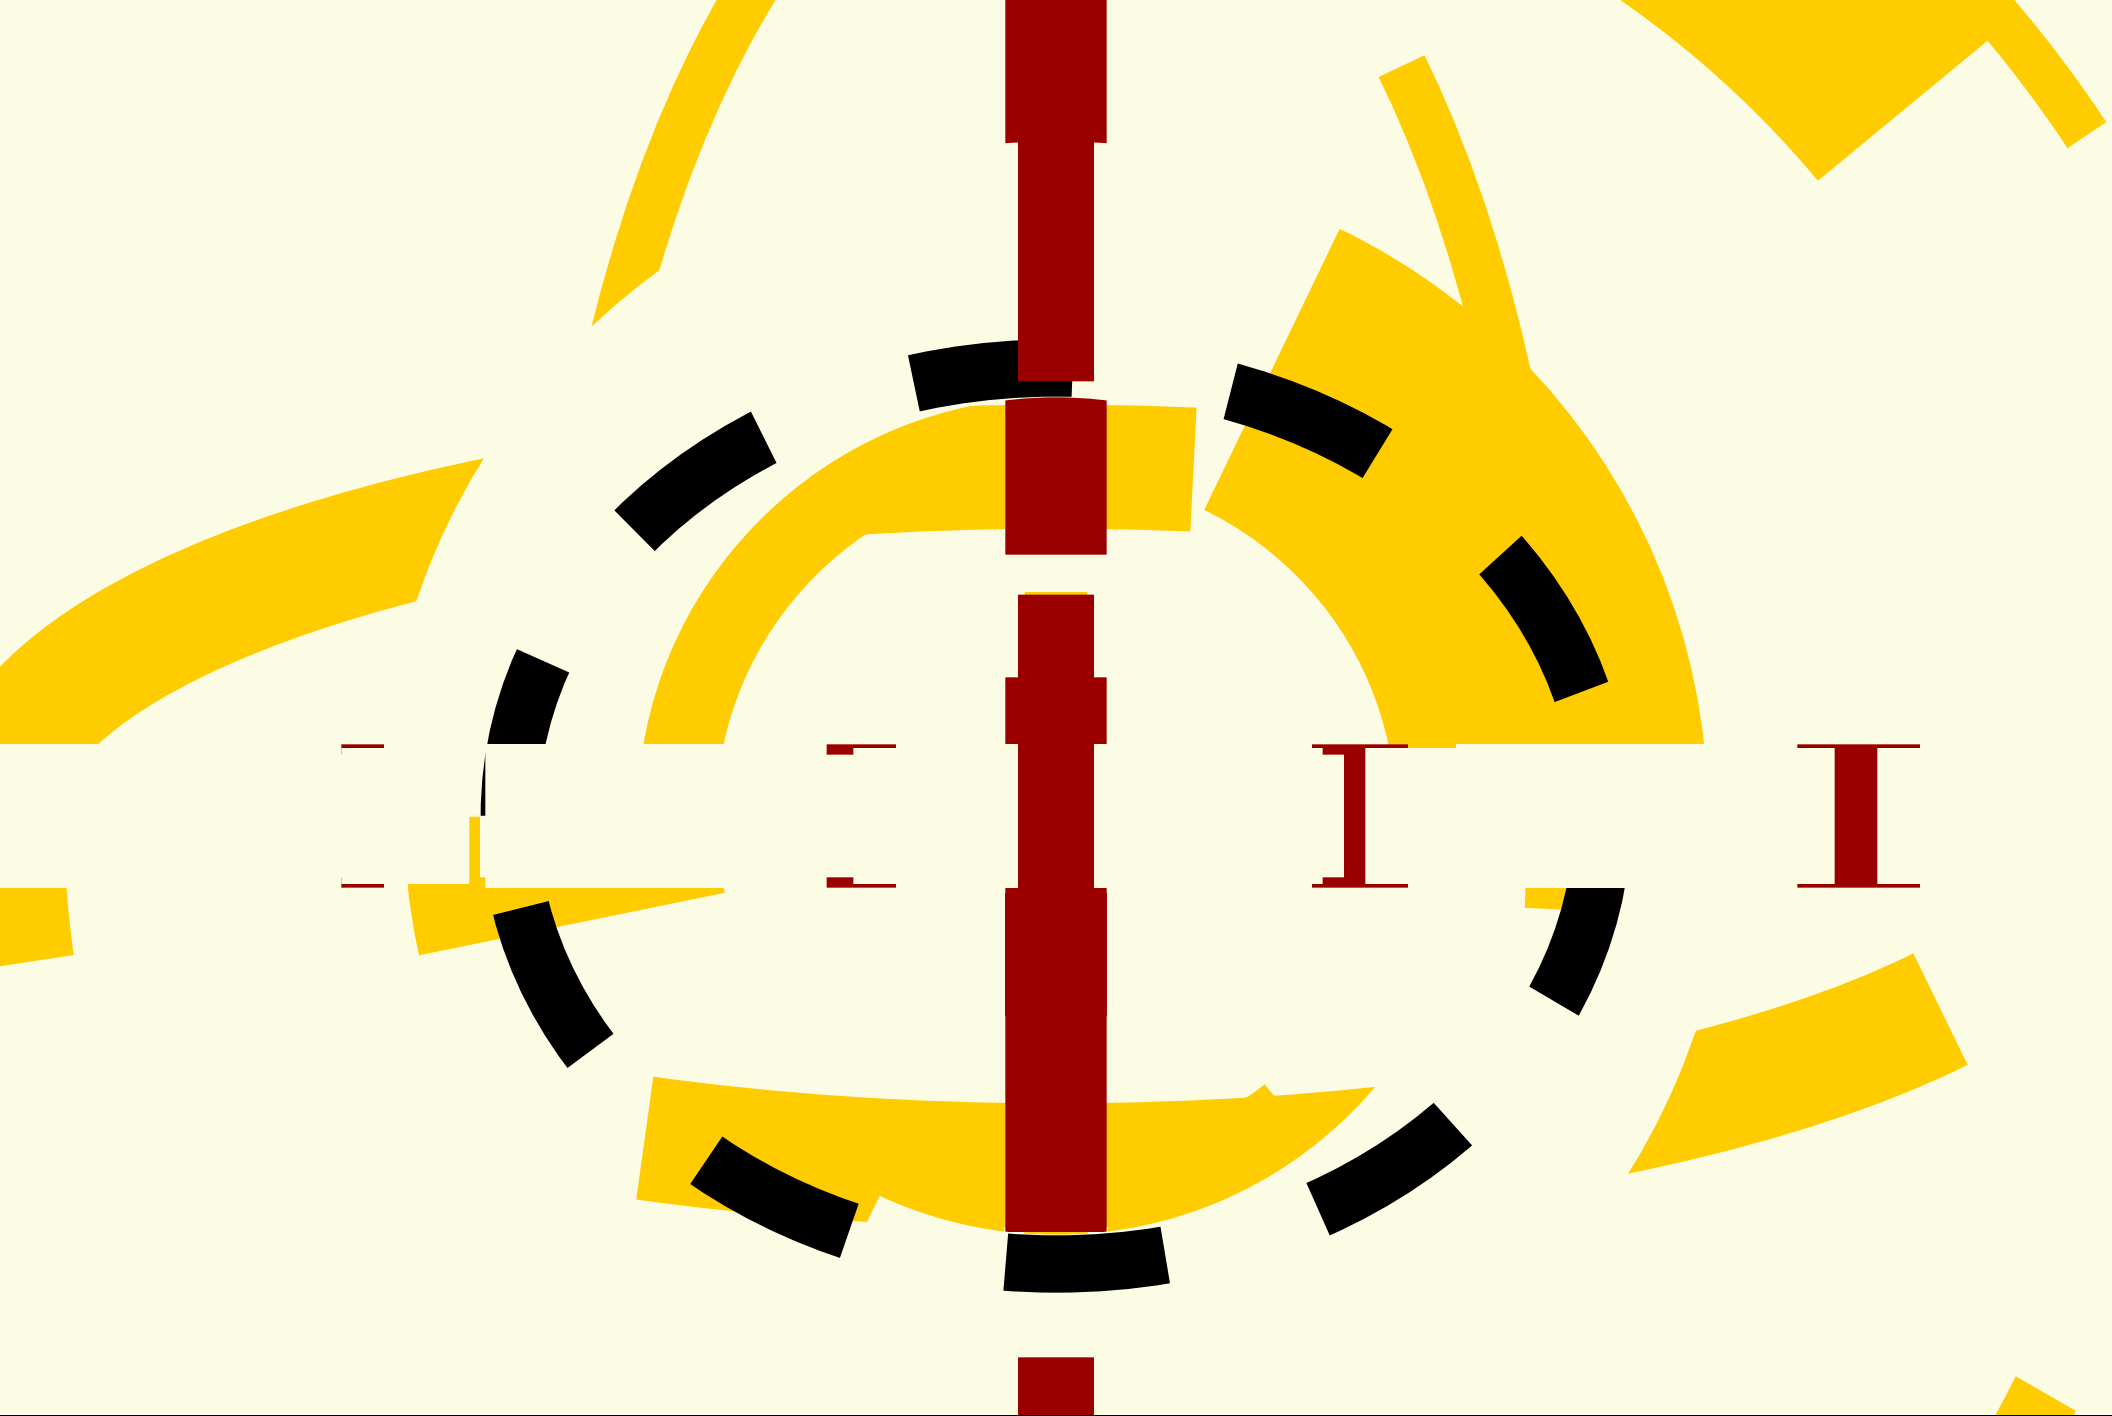

chance

A stylized graphic of a sun or gear with yellow and black segments. The graphic is composed of several concentric arcs and segments. The outermost arc is a thick yellow band. Inside it, there are several black segments of varying lengths, arranged in a semi-circular pattern. The center of the graphic is a vertical yellow bar. The overall effect is that of a stylized sun or a gear with a yellow center and black segments.