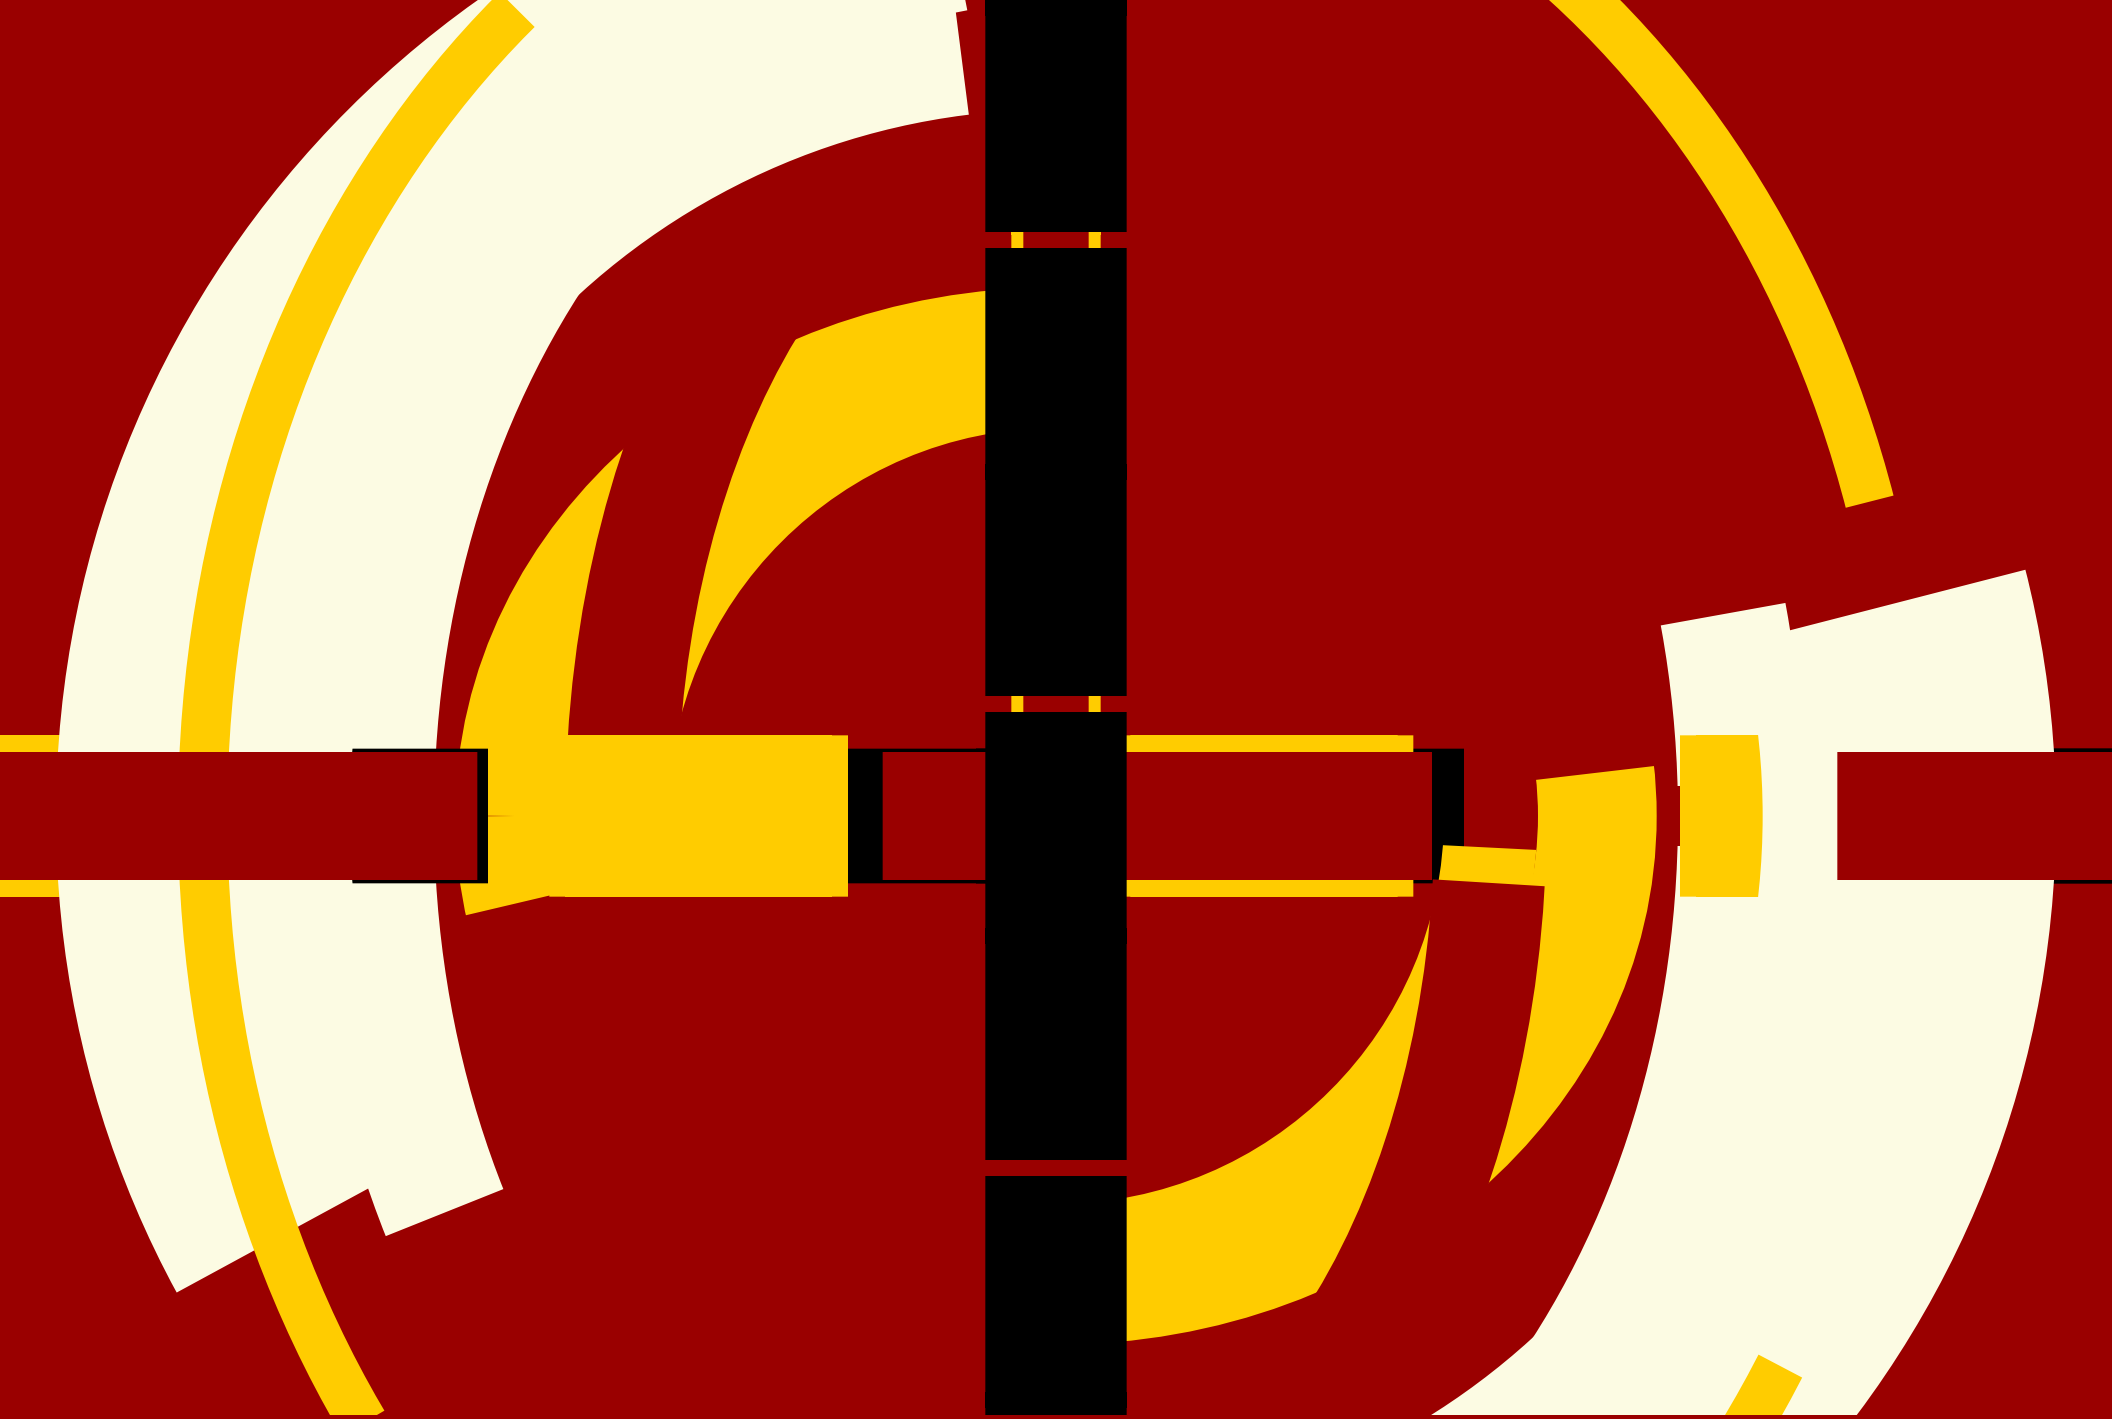

chance

A stylized graphic of a sun or gear with yellow and black segments. The graphic is composed of several concentric arcs and segments. The outermost arc is a thick yellow band. Inside it, there are several black segments of varying lengths, arranged in a semi-circular pattern. The center of the graphic is a vertical yellow bar. The overall effect is that of a stylized sun or a gear with a yellow center and black segments.