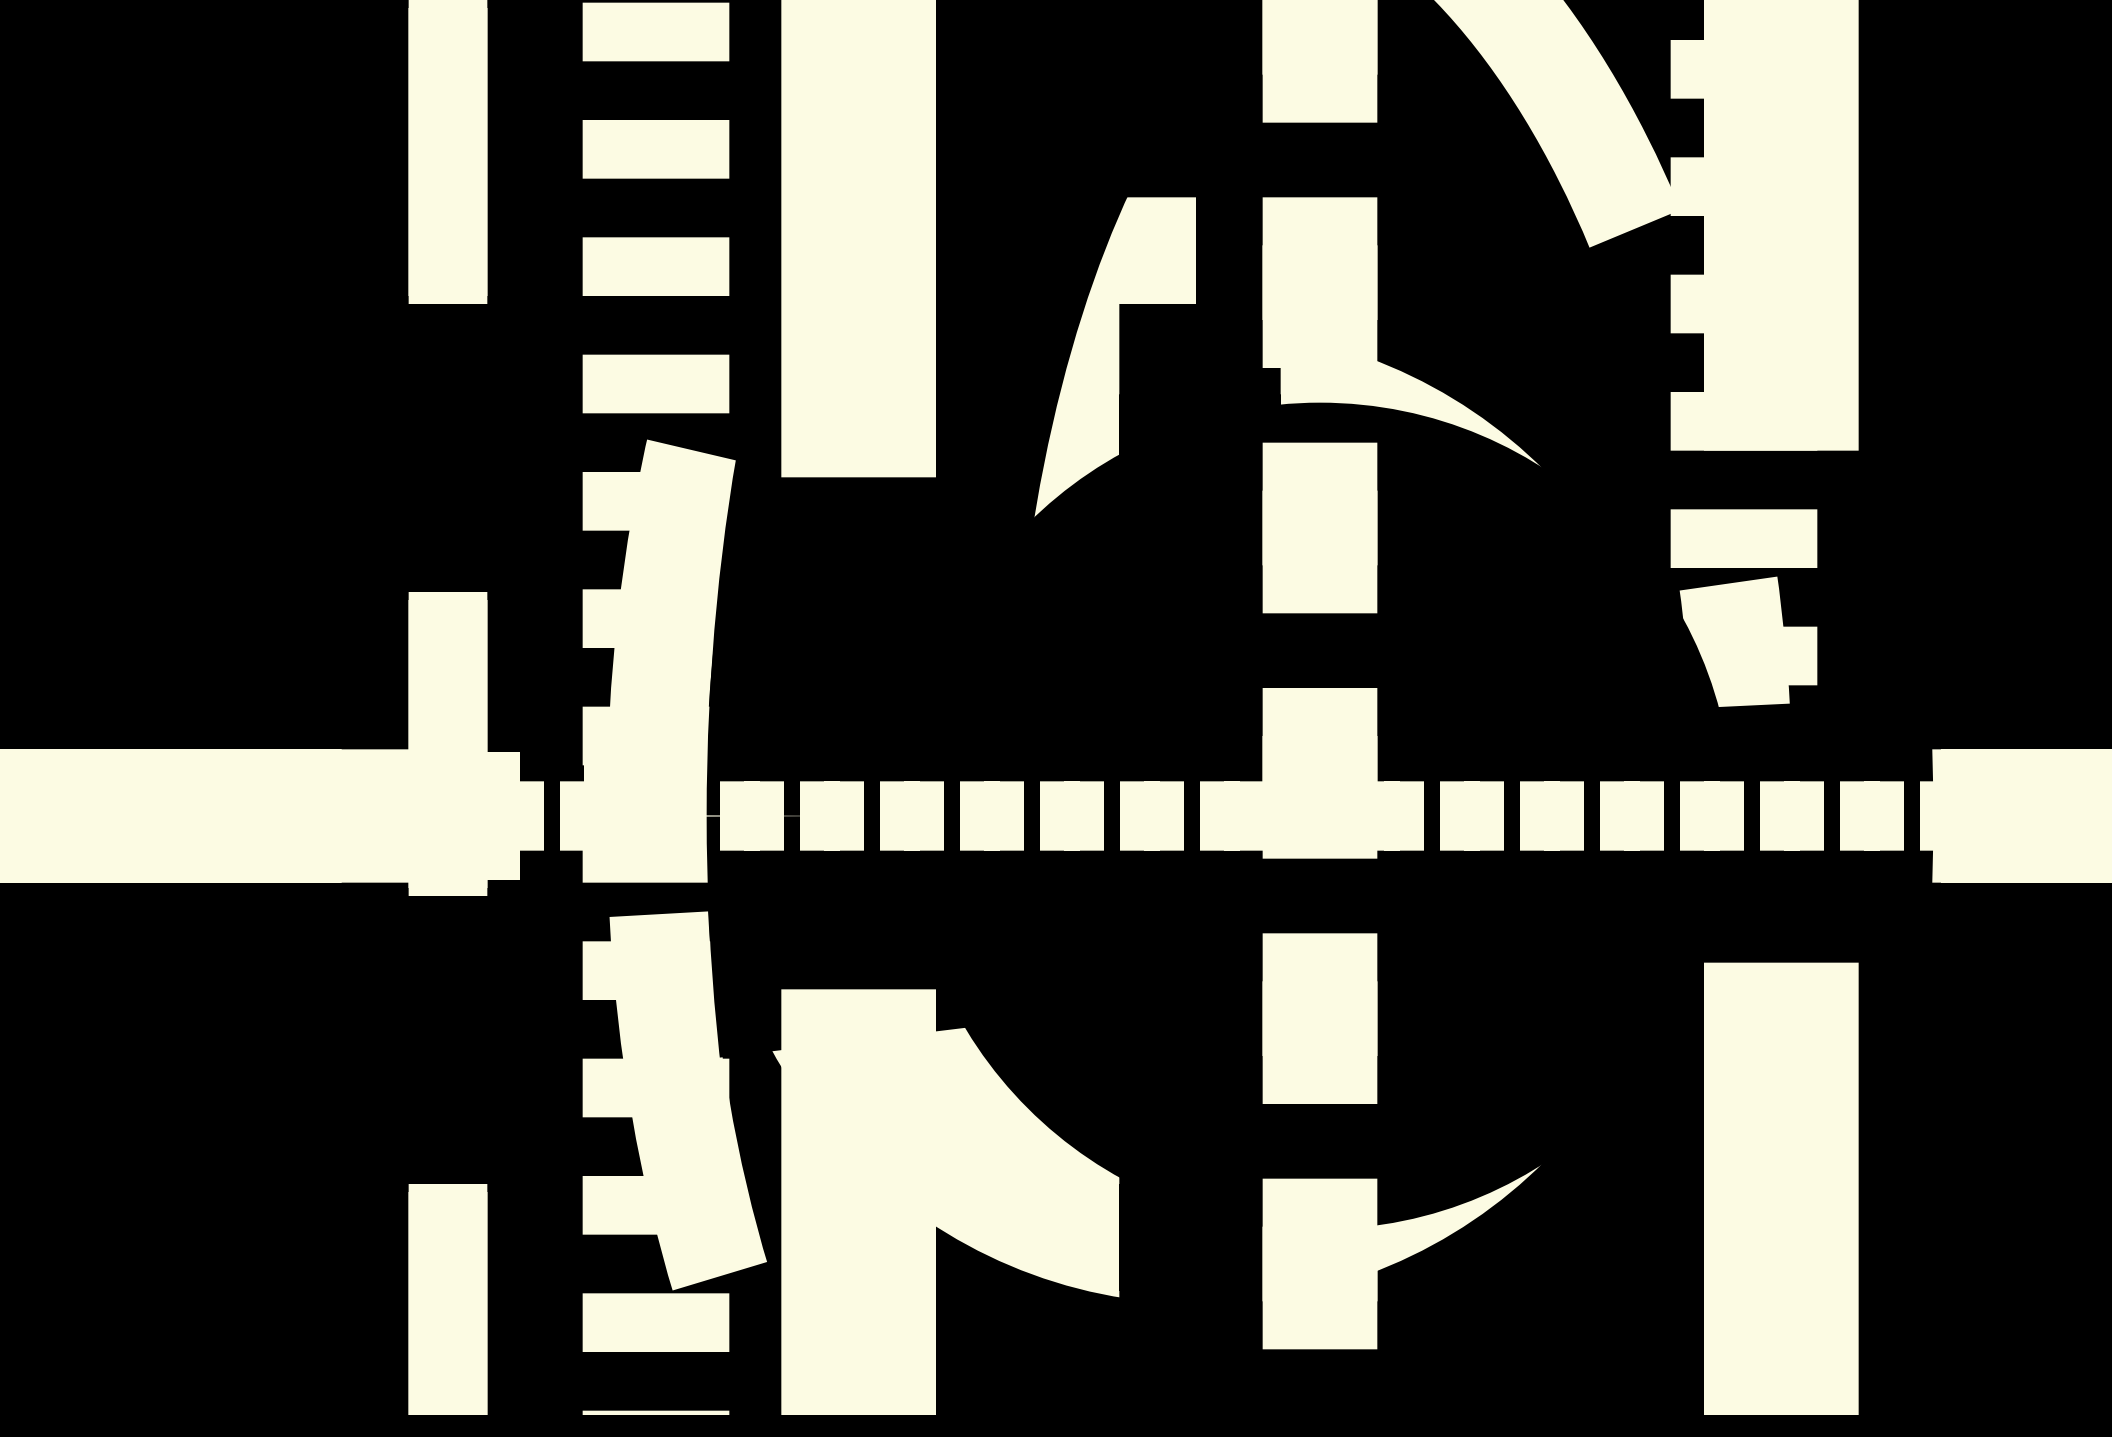

A large, stylized black gear with a white center, set against a white background with a black horizontal band. The gear is positioned in the upper half of the image, with its teeth extending towards the top and sides. The word "chance" is written in a white, lowercase, sans-serif font across the black band.

chance

A large, stylized black silhouette of a hand holding a pencil, positioned behind the text. The hand is on the left, with the index finger pointing towards the right. The pencil is held between the thumb and index finger, pointing towards the right. The entire graphic is set against a light yellow background.