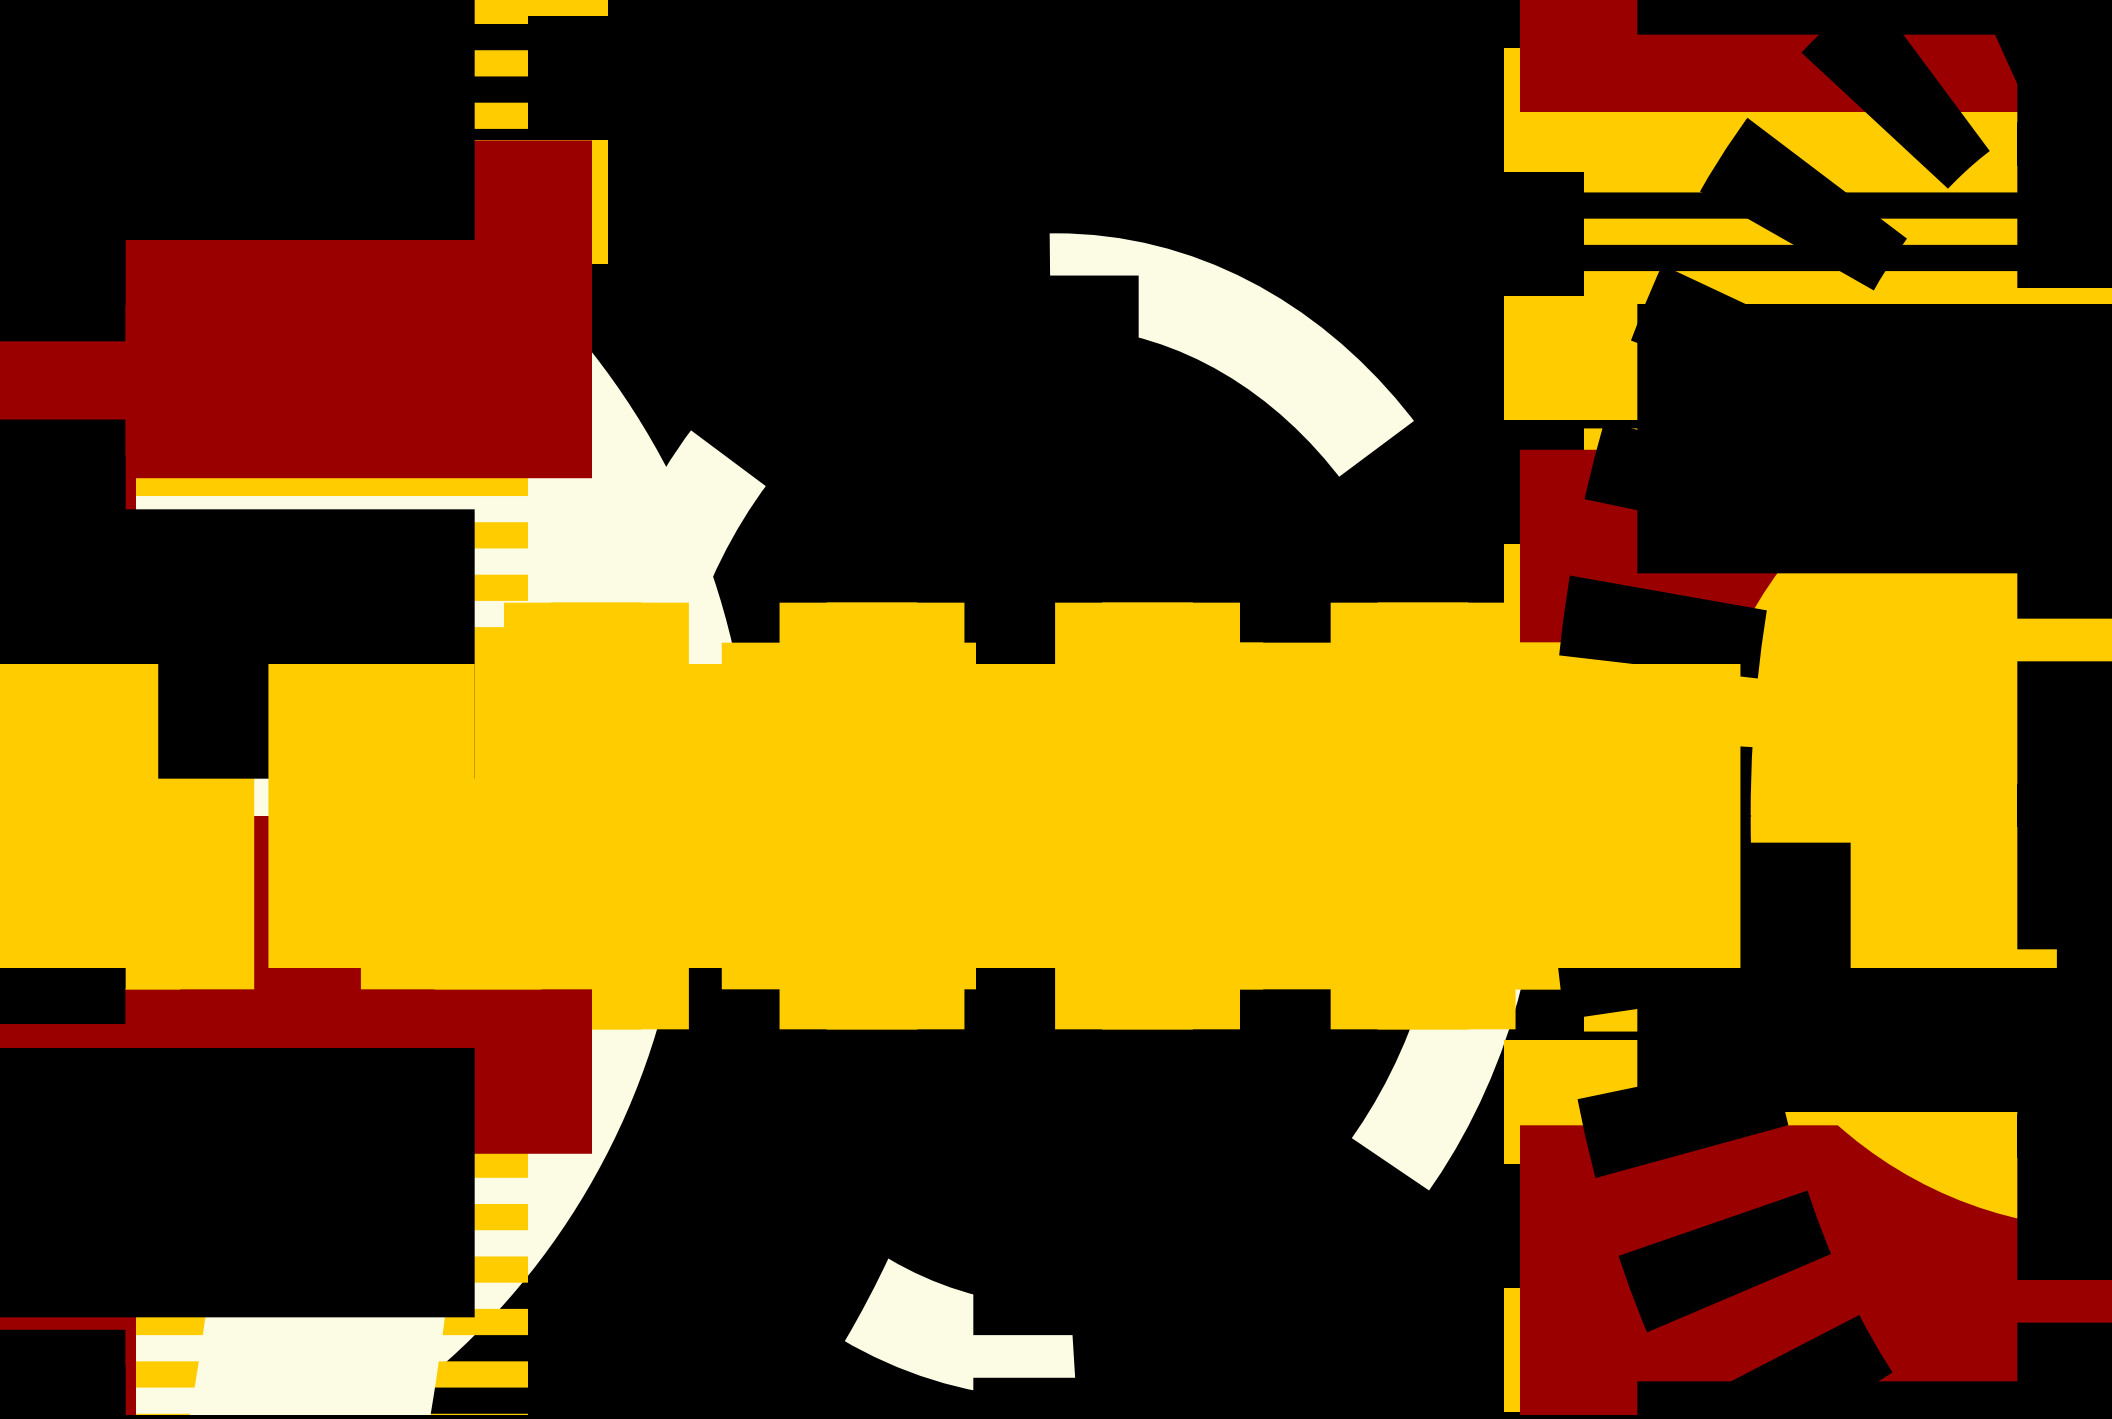

chance

The background is a vibrant red field filled with various geometric shapes in black and white. These shapes include rectangles, triangles, and trapezoids, some of which are layered or overlapping, creating a sense of depth and movement. The overall style is minimalist and modern.