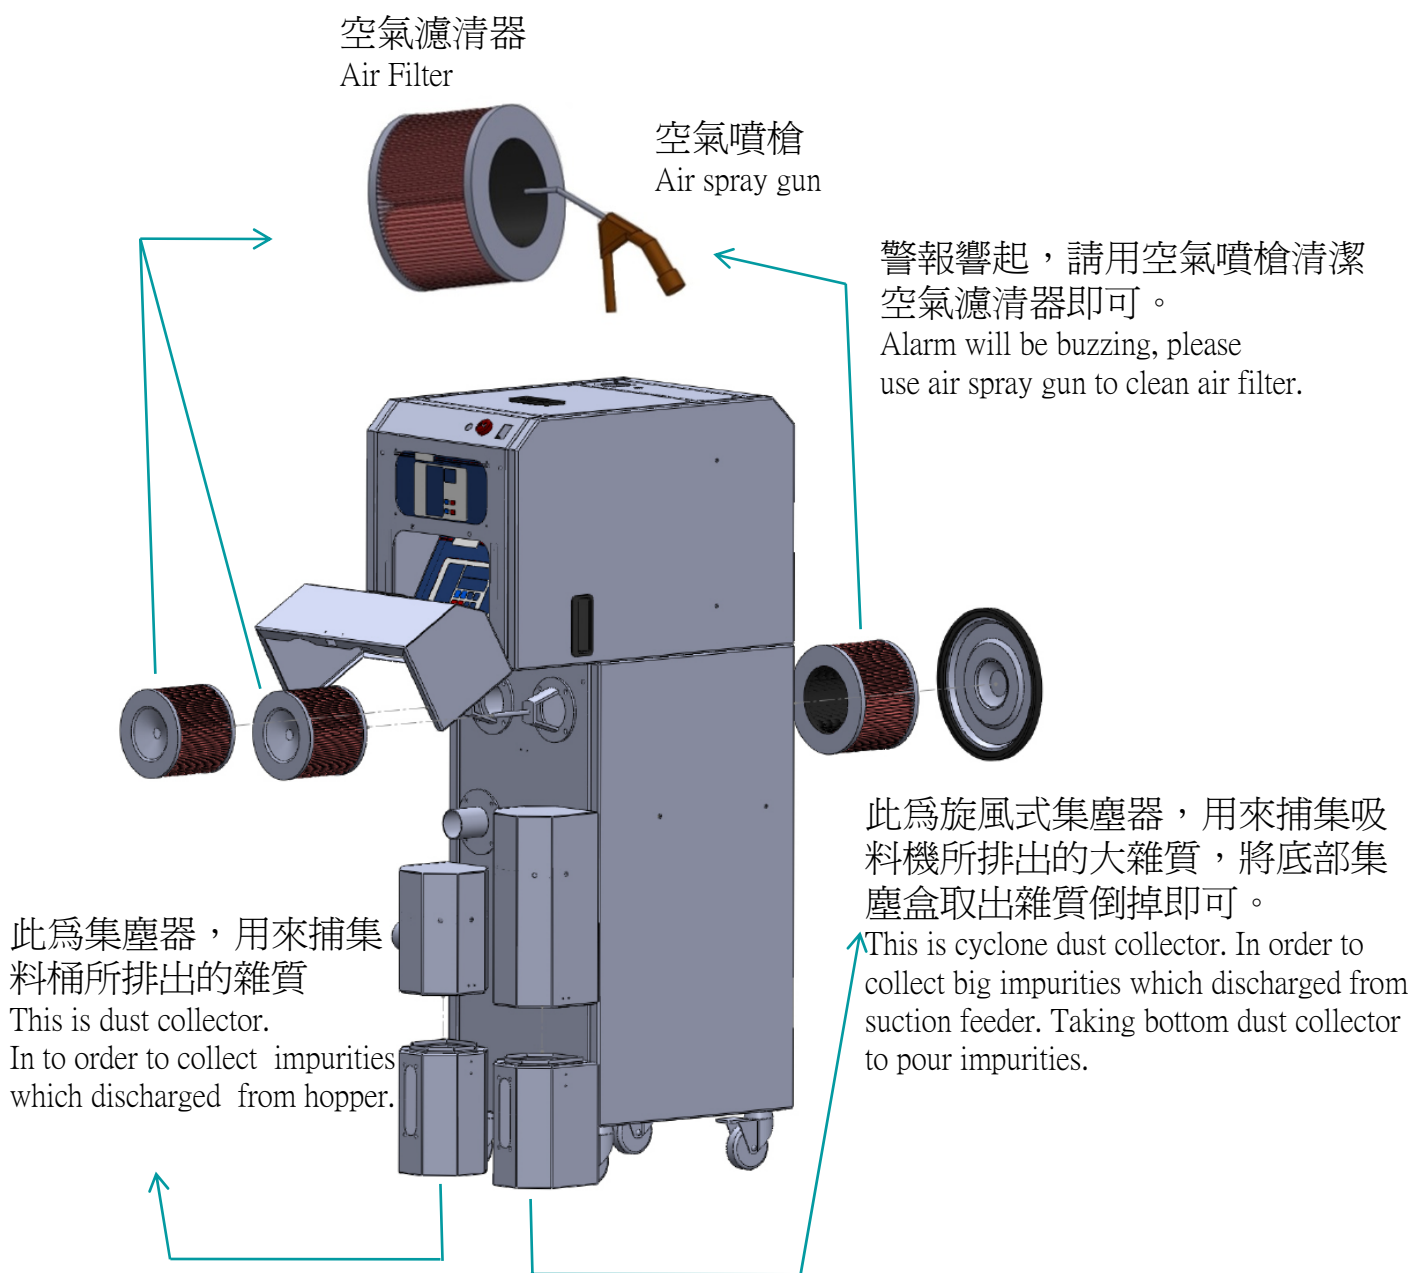

光學級快速乾燥機

Optics High Speed Dryer

光學級乾燥機具有如下特點:

1. 吸料和送料
2. 除濕乾燥

Optics Dryer has below features:

1. Suction feeder and Autoloader
2. Dehumidifying

光學級快速乾燥機適用在高精密的工程塑料
如:光學級PC,光學級PET,光學級PMMA, ...等。

Optics high speed dryer is suitable for engineering plastics of high precision.

Such as PET, PMMA, PC of optics...ext.

光學級快速乾燥機-結構

Optics high speed dryer-Structure

光學級快速乾燥機-示意圖

Optics high speed dryer-Schematic diagram

A: YP乾燥機吸風

A: Wind has been sucked by YP dryer.

B: 將塑料抽入料桶中