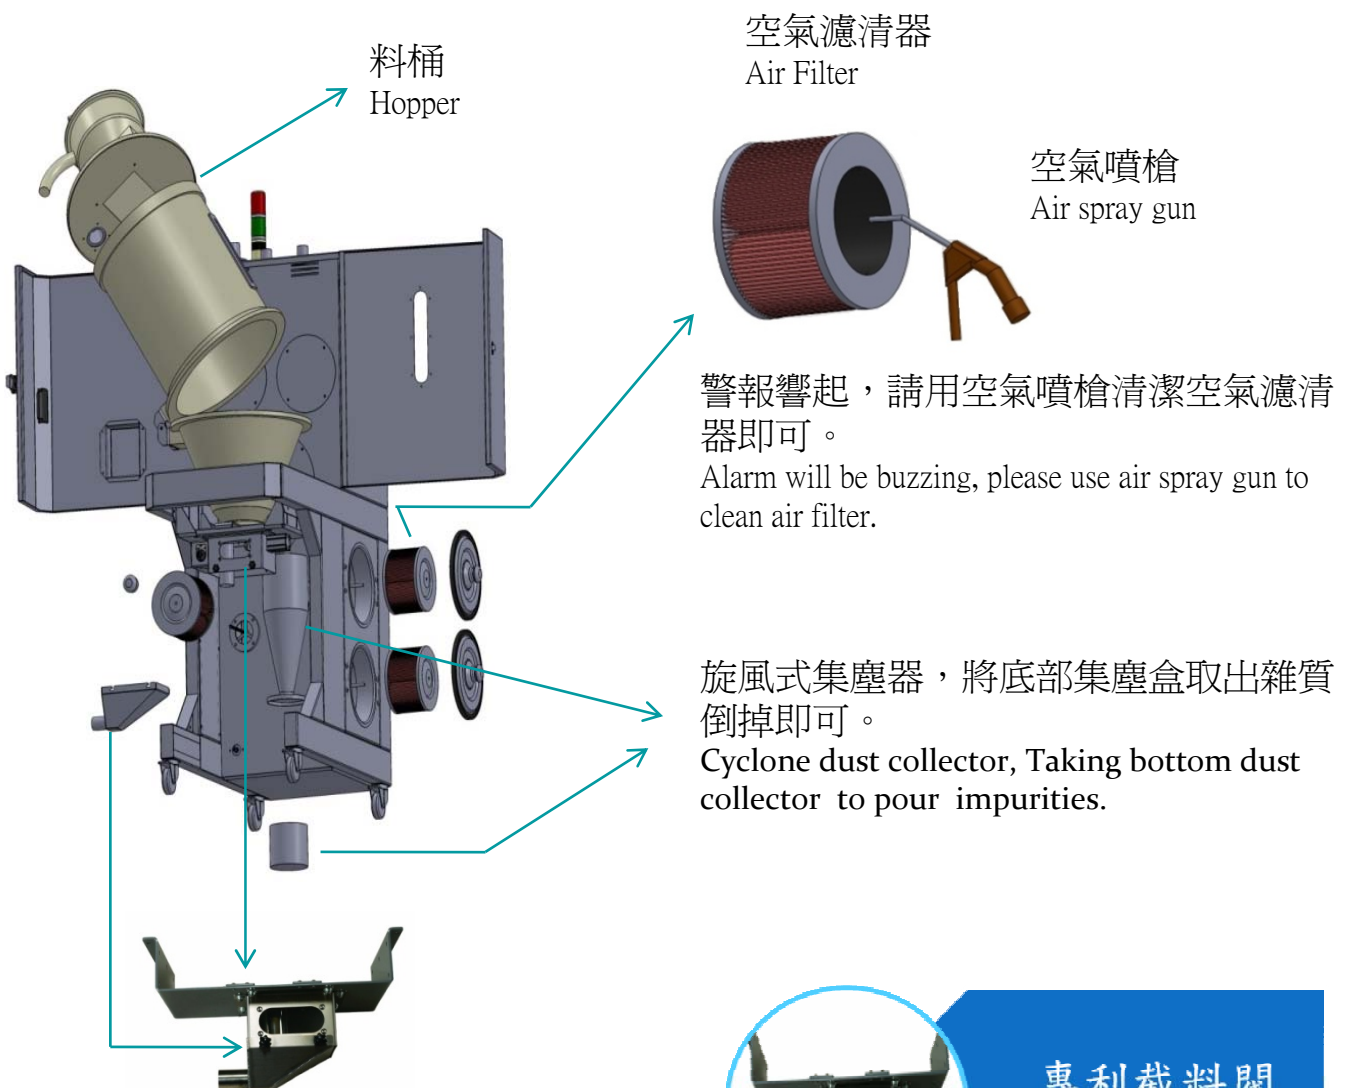

多功能快速乾燥機

Multi-function High Speed Dryer

多功能乾燥機具有
如下特點:

- 1.吸料和送料
- 2.除濕乾燥
- 3.除粉

Multi- function dryer has below features:

- 1.Suction feeder and Autoloader
- 2.Dehumidifying
- 3.Eliminating powder

除粉，是指將顆粒的塑料經碰撞所產生的粉末，加以去除

Eliminating powder， means powder produced by the plastic pellet collision

多功能快速乾燥機-結構

Multi-function high speed dryer -Structure

多功能快速乾燥機搭配專利截料閥，使輸送管內的塑料不殘留，無塑料回潮的問題。
Multi-function high speed dryer device is equipped with patented valve to completely clean the plastic residue such that there will be no plastic material re-dampening problem.

多功能快速乾燥機-示意圖

Multi-function high speed dryer - Schematic diagram

A: YP 乾燥機吸風

A: Wind has been sucked by YP dryer.

B: 將塑料抽入料桶中

B: Plastic material send into hopper.

C: YP 乾燥機吸風

C: Wind has been sucked by YP dryer.