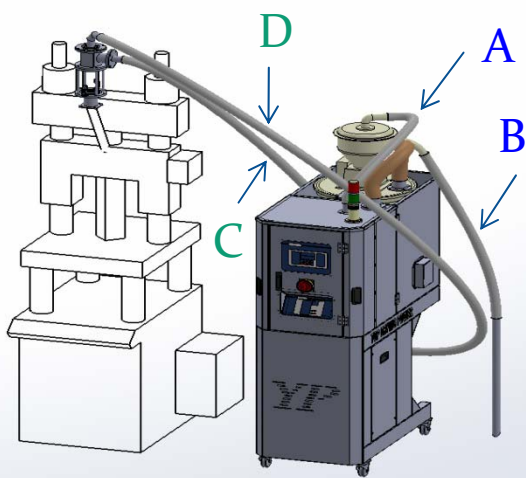

多功能快速乾燥機

Multi-function High Speed Dryer

多功能乾燥機具有
如下特點:

- 1.吸料和送料
- 2.除濕乾燥
- 3.除粉

Multi- function dryer has below features:

- 1.Suction feeder and Autoloader
- 2.Dehumidifying
- 3.Eliminating powder

除粉，是指將顆粒的塑料經碰撞所產生的粉末，加以去除

Eliminating powder， means powder produced by the plastic pellet collision

多功能快速乾燥機-結構

Multi-function high speed dryer -Structure

多功能快速乾燥機搭配專利截料閥，使輸送管內的塑料不殘留，無塑料回潮的問題。
Multi-function high speed dryer device is equipped with patented valve to completely clean the plastic residue such that there will be no plastic material re-dampening problem.

多功能快速乾燥機-示意圖

Multi-function high speed dryer - Schematic diagram

A: YP 乾燥機吸風

A: Wind has been sucked by YP dryer.

B: 將塑料抽入料桶中

B: Plastic material send into hopper.

C: YP 乾燥機吸風

C: Wind has been sucked by YP dryer.

D: 將乾燥完成的塑料送至成型機或押出機

D: Drying completed plastic material
send into injection molding machine
or extruder machine.

YP 快速乾燥機適用在各種射出機或押出機上

YP high speed dryer is suitable for all kinds of injection molding machine or extruder machine.