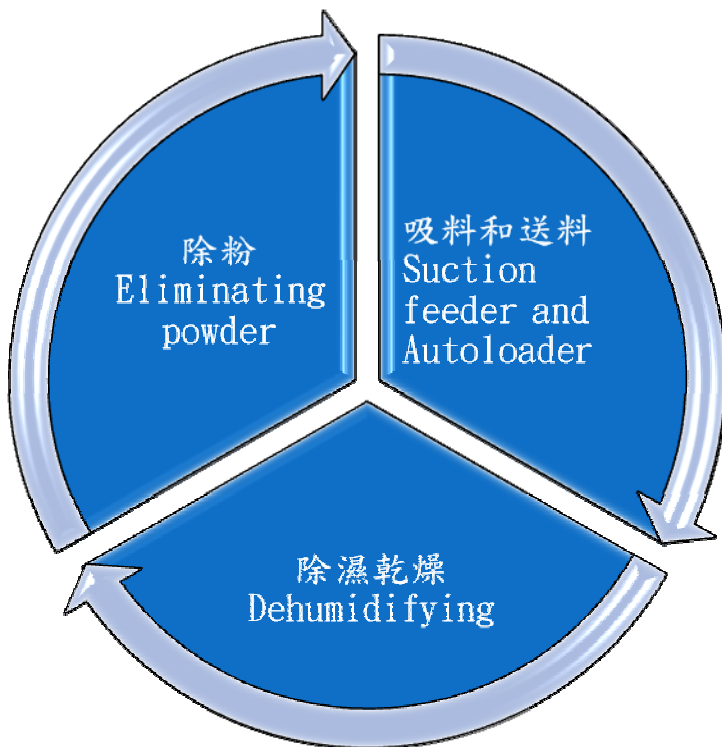

多功能快速乾燥機

Multi-function High Speed Dryer

多功能乾燥機具有
如下特點:

- 1.吸料和送料
- 2.除濕乾燥
- 3.除粉

Multi- function dryer has below features:

- 1.Suction feeder and Autoloader
- 2.Dehumidifying
- 3.Eliminating powder

除粉，是指將顆粒的塑料經碰撞所產生的粉末，加以去除

Eliminating powder， means powder produced by the plastic pellet collision

多功能快速乾燥機-結構

Multi-function high speed dryer -Structure

多功能快速乾燥機搭配專利截料閥，使輸送管內的塑料不殘留，無塑料回潮的問題。
Multi-function high speed dryer device is equipped with patented valve to completely clean the plastic residue such that there will be no plastic material re-dampening problem.