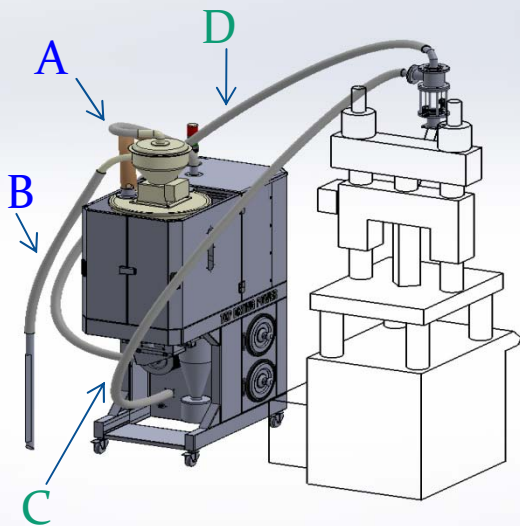

Eliminating powder， means powder produced by the plastic pellet collision

多功能快速乾燥機-結構

Multi-function high speed dryer -Structure

多功能快速乾燥機搭配專利截料閥，使輸送管內的塑料不殘留，無塑料回潮的問題。
Multi-function high speed dryer device is equipped with patented valve to completely clean the plastic residue such that there will be no plastic material re-dampening problem.

多功能快速乾燥機-示意圖

Multi-function high speed dryer - Schematic diagram

A: YP 乾燥機吸風

A: Wind has been sucked by YP dryer.

B: 將塑料抽入料桶中

B: Plastic material send into hopper.

C: YP 乾燥機吸風

C: Wind has been sucked by YP dryer.

D: 將乾燥完成的塑料送至成型機或押出機

D: Drying completed plastic material
send into injection molding machine
or extruder machine.

YP 快速乾燥機適用在各種射出機或押出機上

YP high speed dryer is suitable for all kinds of injection molding machine or extruder machine.