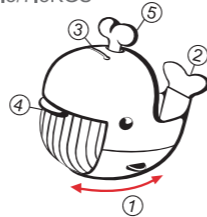

Back To School

ITEM NO. A-501C
 PACKING 1 SET/CLAM SHELL, 24 SETS/CTN/0.087CBM 6/7KGS
 SIZE 147 x 118 x 131 (mm)
 COLOR 24 28 25
 FUNCTION ① ② ERASER ③ ACCESSORY CASE

ITEM NO. A-502C
 PACKING 1 SET/CLAM SHELL, 24 SETS/CTN/0.091CBM 7/8KGS
 SIZE 205 x 115 x 111 (mm)
 COLOR 24 28 25
 FUNCTION ① ACCESSORY CASE ② ③ ERASER

ITEM NO. A-503C
 PACKING 1 SET/CLAM SHELL, 24 SETS/CTN/0.095CBM 6/7KGS
 SIZE 175 x 110 x 150 (mm)
 COLOR 24 28 25
 FUNCTION ① ACCESSORY CASE ② SWING ③ PEN HOLDER

ITEM NO. A-507C
 PACKING 1 SET/CLAM SHELL, 24 SETS/CTN/0.090CBM 6.5/7.5KGS
 SIZE 155 x 115 x 140 (mm)
 COLOR 24 28 25

FUNCTION ① SWING ② ERASER ③ COIN BANK
 ④ ACCESSORY CASE
 ⑤ ERASER / PENCIL TOPPER

ITEM NO. A-508C
 PACKING 1 SET/CLAM SHELL, 24 SETS/CTN/0.081CBM 6.2/7.2KGS
 SIZE 138 x 115 x 111 (mm)
 COLOR 24 28 25

FUNCTION ①② ERASER ③ MAGNIFIER ④ SWING

ITEM NO. A-512C
 PACKING 1 SET/CLAM SHELL, 24 SETS/CTN/0.084CBM 4.5/5.5KGS
 SIZE 139 x 133 x 87 (mm)
 COLOR 24 28 25

FUNCTION ① PEN HOLDER ② SWING

STICKER :