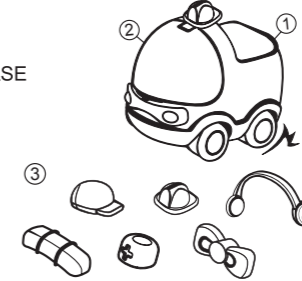

ITEM NO. A-503C
 PACKING 1 SET/CLAM SHELL, 24 SETS/CTN/0.095CBM 6/7KGS
 SIZE 175 x 110 x 150 (mm)
 COLOR 24 28 25
 FUNCTION ① ACCESSORY CASE ② SWING ③ PEN HOLDER

ITEM NO. A-507C
 PACKING 1 SET/CLAM SHELL, 24 SETS/CTN/0.090CBM 6.5/7.5KGS
 SIZE 155 x 115 x 140 (mm)
 COLOR 24 28 25

ITEM NO. A-505C
 PACKING 1 SET/CLAM SHELL, 24 SETS/CTN/0.082CBM 6/7KGS
 SIZE 144 x 121 x 113 (mm)
 COLOR 24 28 25

FUNCTION ①② ERASER ③ PHOTO FRAME

ITEM NO. A-509C
 PACKING 1 SET/CLAM SHELL, 36 SETS/CTN/0.085CBM 8.5/10KGS
 SIZE 128 x 87 X 100 (mm)
 COLOR 24 28 25

FUNCTION ① PEN HOLDER ② ACCESSORY CASE
 ③ ERASER

STICKER :

ITEM NO. A-510C
 PACKING 1 SET/CLAM SHELL, 48 SETS/CTN/0.101CBM 11.5/13KGS
 SIZE Ø 100 x 111 (mm)
 COLOR 01 24 28 25

FUNCTION ① PEN HOLDER ② ACCESSORY CASE
 ③ 360° ROTATION

ITEM NO. A-512C
 PACKING 1 SET/CLAM SHELL, 24 SETS/CTN/0.084CBM 4.5/5.5KGS
 SIZE 139 x 133 x 87 (mm)
 COLOR 24 28 25

FUNCTION ① PEN HOLDER ② SWING

STICKER :