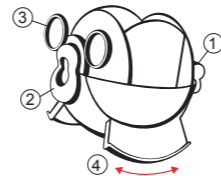

Back To School

ITEM NO. A-501C
 PACKING 1 SET/CLAM SHELL, 24 SETS/CTN/0.087CBM 6/7KGS
 SIZE 147 x 118 x 131 (mm)
 COLOR 24 28 25
 FUNCTION ① ② ERASER ③ ACCESSORY CASE

ITEM NO. A-502C
 PACKING 1 SET/CLAM SHELL, 24 SETS/CTN/0.091CBM 7/8KGS
 SIZE 205 x 115 x 111 (mm)
 COLOR 24 28 25
 FUNCTION ① ACCESSORY CASE ② ③ ERASER

ITEM NO. A-503C
 PACKING 1 SET/CLAM SHELL, 24 SETS/CTN/0.095CBM 6/7KGS
 SIZE 175 x 110 x 150 (mm)
 COLOR 24 28 25
 FUNCTION ① ACCESSORY CASE ② SWING ③ PEN HOLDER

ITEM NO. A-507C
 PACKING 1 SET/CLAM SHELL, 24 SETS/CTN/0.090CBM 6.5/7.5KGS
 SIZE 155 x 115 x 140 (mm)
 COLOR 24 28 25

FUNCTION ① SWING ② ERASER ③ COIN BANK
 ④ ACCESSORY CASE
 ⑤ ERASER / PENCIL TOPPER

ITEM NO. A-508C
 PACKING 1 SET/CLAM SHELL, 24 SETS/CTN/0.081CBM 6.2/7.2KGS
 SIZE 138 x 115 x 111 (mm)
 COLOR 24 28 25

FUNCTION ①② ERASER ③ MAGNIFIER ④ SWING

ITEM NO. A-505C
 PACKING 1 SET/CLAM SHELL, 24 SETS/CTN/0.082CBM 6/7KGS
 SIZE 144 x 121 x 113 (mm)
 COLOR 24 28 25

FUNCTION ①② ERASER ③ PHOTO FRAME

ITEM NO. A-509C
 PACKING 1 SET/CLAM SHELL, 36 SETS/CTN/0.085CBM 8.5/10KGS
 SIZE 128 x 87 X 100 (mm)
 COLOR 24 28 25