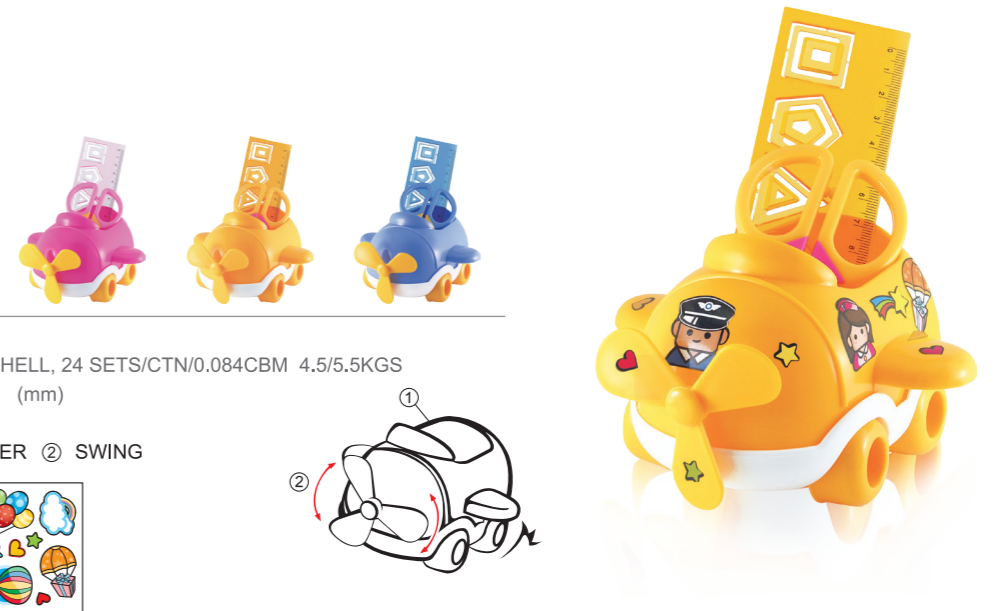

ITEM NO. A-503C
 PACKING 1 SET/CLAM SHELL, 24 SETS/CTN/0.095CBM 6/7KGS
 SIZE 175 x 110 x 150 (mm)
 COLOR 24 28 25
 FUNCTION ① ACCESSORY CASE ② SWING ③ PEN HOLDER

ITEM NO. A-507C
 PACKING 1 SET/CLAM SHELL, 24 SETS/CTN/0.090CBM 6.5/7.5KGS
 SIZE 155 x 115 x 140 (mm)
 COLOR 24 28 25

ITEM NO. A-505C
 PACKING 1 SET/CLAM SHELL, 24 SETS/CTN/0.082CBM 6/7KGS
 SIZE 144 x 121 x 113 (mm)
 COLOR 24 28 25

FUNCTION ①② ERASER ③ PHOTO FRAME

ITEM NO. A-509C
 PACKING 1 SET/CLAM SHELL, 36 SETS/CTN/0.085CBM 8.5/10KGS
 SIZE 128 x 87 X 100 (mm)
 COLOR 24 28 25

FUNCTION ① PEN HOLDER ② ACCESSORY CASE
 ③ ERASER

STICKER :

ITEM NO. A-510C
 PACKING 1 SET/CLAM SHELL, 48 SETS/CTN/0.101CBM 11.5/13KGS
 SIZE Ø 100 x 111 (mm)
 COLOR 01 24 28 25

FUNCTION ① PEN HOLDER ② ACCESSORY CASE
 ③ 360° ROTATION

ITEM NO. A-512C
 PACKING 1 SET/CLAM SHELL, 24 SETS/CTN/0.084CBM 4.5/5.5KGS
 SIZE 139 x 133 x 87 (mm)
 COLOR 24 28 25

FUNCTION ① PEN HOLDER ② SWING

STICKER :