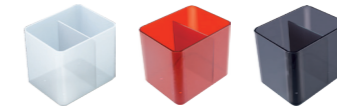

Smart Blocks

Function

Stationery

Drawer

Cosmetic

Bathroom

Kitchen

Office

ITEM NO. S-0810
 PACKING 1 SET/SHRINK , 144 SETS/CTN/0.062CBM 7.2/8.2KGS
 SIZE 80 x 100 x 45 (mm)
 COLOR T01 G04 G00

ITEM NO. S-0810L
 PACKING 1 SET/SHRINK , 72 SETS/CTN/0.068CBM 6.2/7.2KGS
 SIZE 80 x 100 x 87 (mm)
 COLOR T01 G04 G00

ITEM NO. S-1016
 PACKING 1 SET/SHRINK , 72 SETS/CTN/0.061CBM 6.2/7.1KGS
 SIZE 100 x 160 x 45 (mm)
 COLOR T01 G04 G00

ITEM NO. S-1016L
 PACKING 1 SET/SHRINK ,48 SETS/CTN/0.082CBM 6.5/7.5KGS
 SIZE 100 x 160 x 87 (mm)
 COLOR T01 G04 G00