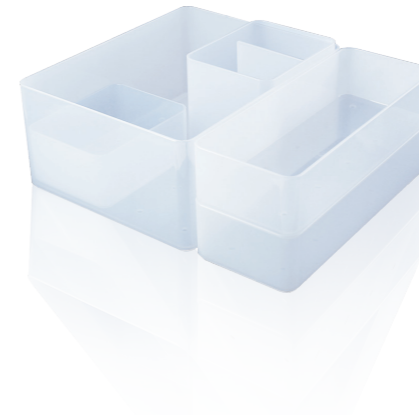

ITEM NO. S-1016
 PACKING 1 SET/SHRINK , 72 SETS/CTN/0.061CBM 6.2/7.1KGS
 SIZE 100 x 160 x 45 (mm)
 COLOR T01 G04 G00

ITEM NO. S-1016L
 PACKING 1 SET/SHRINK ,48 SETS/CTN/0.082CBM 6.5/7.5KGS
 SIZE 100 x 160 x 87 (mm)
 COLOR T01 G04 G00

ITEM NO. S-0820
 PACKING 1 SET/SHRINK , 72 SETS/CTN/0.063CBM 6.4/7.4KGS
 SIZE 80 x 200 x 45 (mm)
 COLOR T01 G04 G00

ITEM NO. S-1620
 PACKING 1 SET/SHRINK , 36 SETS/CTN/0.063CBM 5.1/6.1KGS
 SIZE 160 x 200 x 45 (mm)
 COLOR T01 G04 G00

ITEM NO. S-1620L
 PACKING 1 SET/SHRINK , 24 SETS/CTN/0.076CBM 4.6/5.6KGS
 SIZE 160 x 200 x 87 (mm)
 COLOR T01 G04 G00

ITEM NO. B-011
 PACKING 1 SET/SHRINK, 24 SETS/CTN/0.058CBM 6.2/8.0KGS
 SIZE 160 x 200 x 55 (mm)
 INCLUDE S-0810 · S-1016 · S-1620
 COLOR T01 G04 G00

ITEM NO. B-014
 PACKING 1 SET/SHRINK, 24 SETS/CTN/0.127CBM 10.8/12.3KGS
 SIZE 200 x 240 x 87 (mm)
 INCLUDE S-0810 x 2 · S-0810L · S-1016 · S-1620L
 COLOR T01 G04 G00

ITEM NO. B-012
 PACKING 1 SET/SHRINK, 24 SETS/CTN/0.099CBM 9.1/10.6KGS
 SIZE 160 x 200 x 96 (mm)
 INCLUDE S-0810L · S-1016L · S-1620L
 COLOR T01 G04 G00