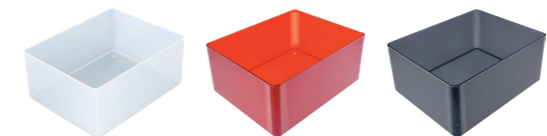

ITEM NO. S-0810
 PACKING 1 SET/SHRINK , 144 SETS/CTN/0.062CBM 7.2/8.2KGS
 SIZE 80 x 100 x 45 (mm)
 COLOR T01 G04 G00

ITEM NO. S-0810L
 PACKING 1 SET/SHRINK , 72 SETS/CTN/0.068CBM 6.2/7.2KGS
 SIZE 80 x 100 x 87 (mm)
 COLOR T01 G04 G00

ITEM NO. S-1016
 PACKING 1 SET/SHRINK , 72 SETS/CTN/0.061CBM 6.2/7.1KGS
 SIZE 100 x 160 x 45 (mm)
 COLOR T01 G04 G00

ITEM NO. S-1016L
 PACKING 1 SET/SHRINK ,48 SETS/CTN/0.082CBM 6.5/7.5KGS
 SIZE 100 x 160 x 87 (mm)
 COLOR T01 G04 G00

ITEM NO. S-0820
 PACKING 1 SET/SHRINK , 72 SETS/CTN/0.063CBM 6.4/7.4KGS
 SIZE 80 x 200 x 45 (mm)
 COLOR T01 G04 G00

ITEM NO. S-1620
 PACKING 1 SET/SHRINK , 36 SETS/CTN/0.063CBM 5.1/6.1KGS
 SIZE 160 x 200 x 45 (mm)
 COLOR T01 G04 G00

ITEM NO. S-1620L
 PACKING 1 SET/SHRINK , 24 SETS/CTN/0.076CBM 4.6/5.6KGS
 SIZE 160 x 200 x 87 (mm)
 COLOR T01 G04 G00

ITEM NO. B-011
 PACKING 1 SET/SHRINK, 24 SETS/CTN/0.058CBM 6.2/8.0KGS
 SIZE 160 x 200 x 55 (mm)
 INCLUDE S-0810 · S-1016 · S-1620
 COLOR T01 G04 G00