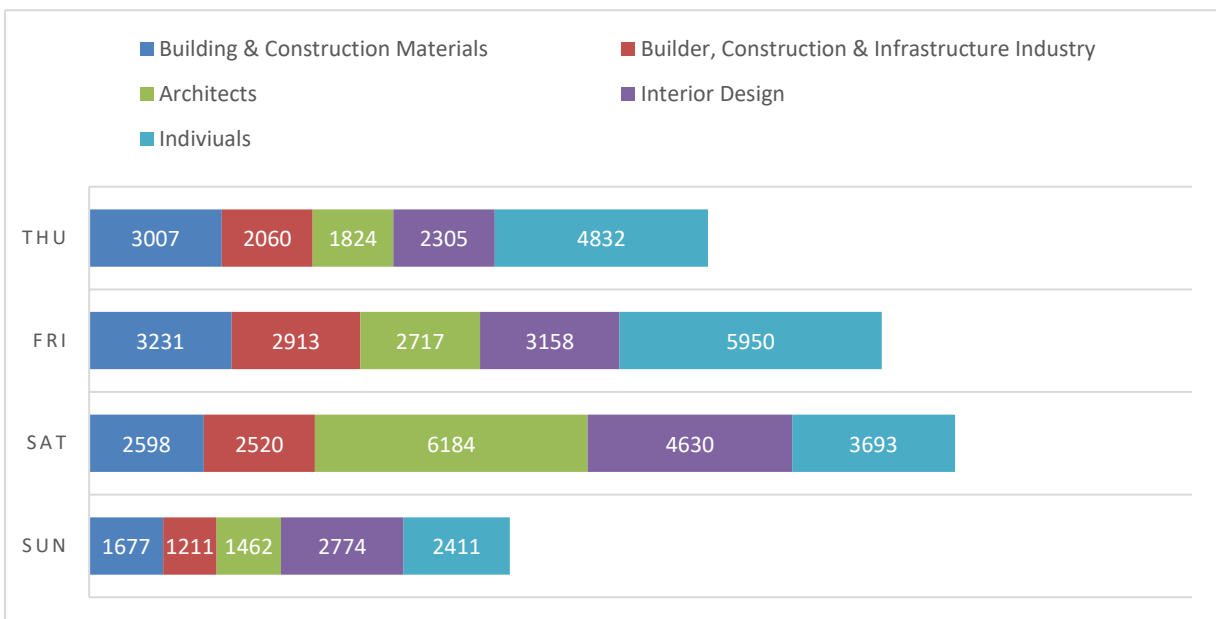

Background Analysis of Daily Visitors