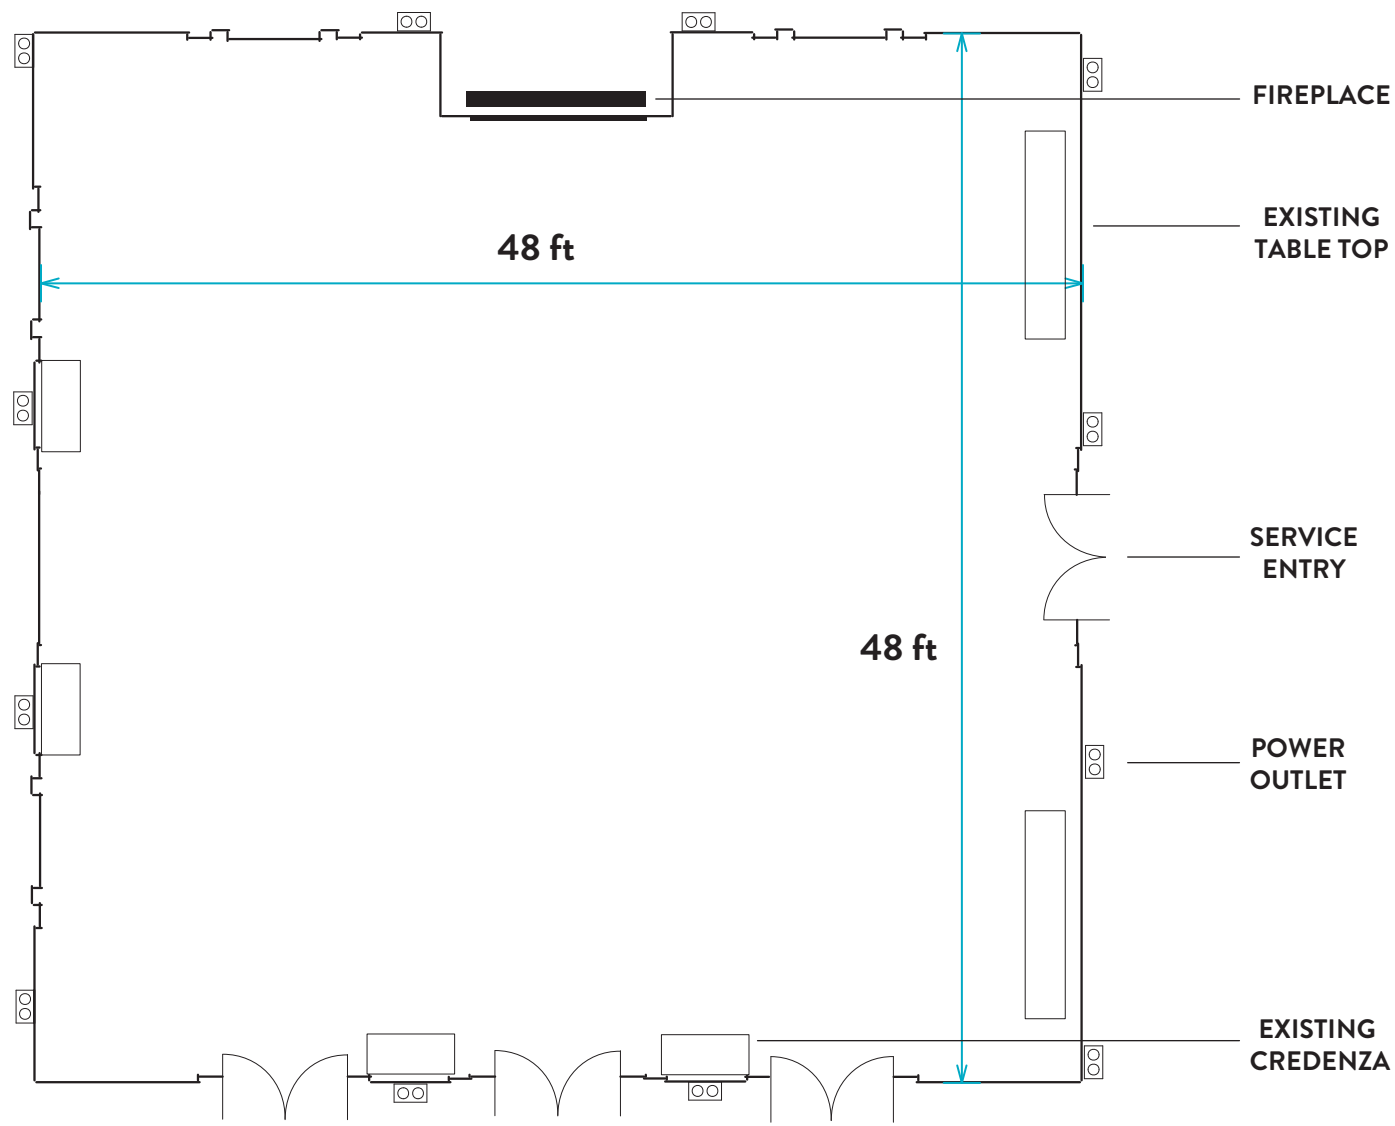

GOLD ROOM

THE BREAKERS PALM BEACH

ENTRANCES FROM SOUTH LOGGIA

DIM. (LxW)	SQ. FT.	HEIGHT	SCHOOL	THEATRE	CONF.	U-SHAPE	BANQUET	RECEPT.
48' x 48'	2,304	20'	96	150	40	50	100	175