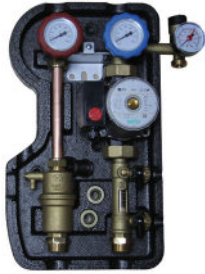

ACCESSORIES

Pump Station  
TI-0131 and TI-0129

Solar Controller  
TI-1005 ANT TI-1006

Expansion Vessel  
TI-0531

Air Purger  
HA-1498

End Cap  
HA-0345

Flexible Connection  
YA-0215

Electrical Heater  
Thermostat  
TI-0079 and TI-0080

Sensor Set  
TI-0315