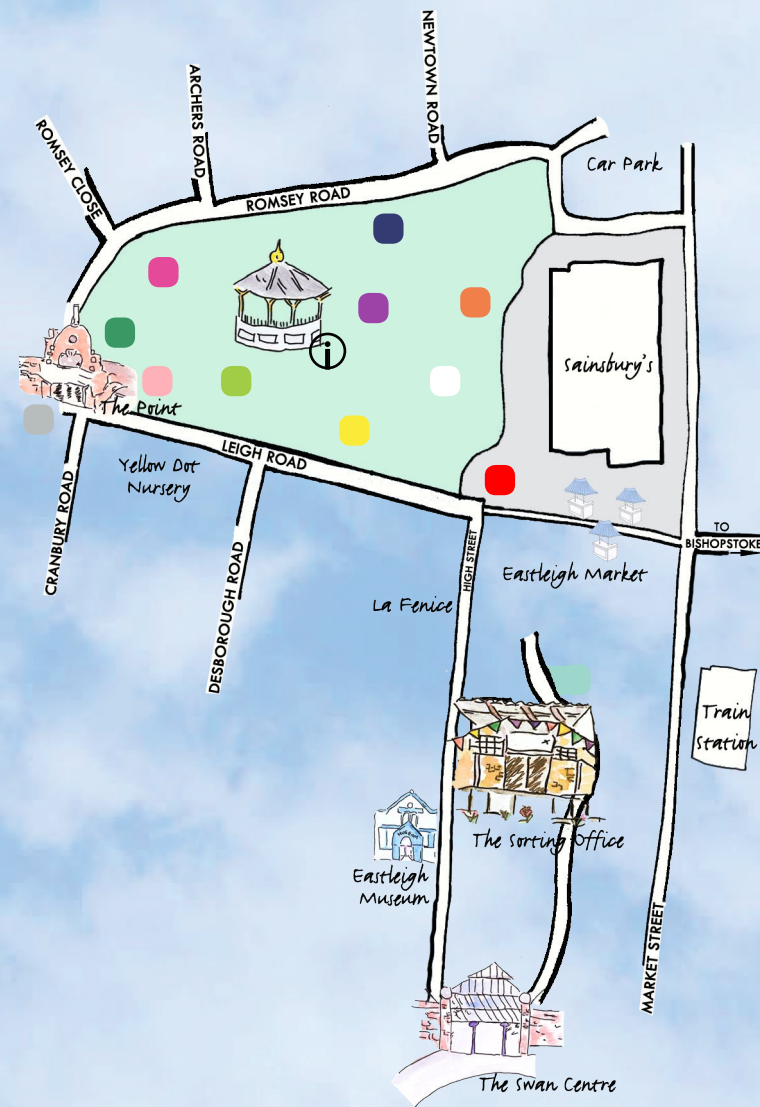

Walkabout

A Bird in the Hand Theatre presents
Special Delivery
11.45am - 12.05pm
3.00pm - 3.20pm

Copperdollar presents
La Voyage of Sybille
1.15pm - 2.00pm
3.30pm - 4.15pm
4.45pm - 5.30pm

Navy Zone

Ragroof Players presents
Happy Feet
1.30pm - 3.00pm

Street to The Point
1.30pm - 2.00pm
3.30pm - 4.00pm

Purple Zone

Glasshouse Theatre presents
Time Machine Disco
11.30am - 12.30pm
3.45pm - 4.45pm

Turquoise Zone

Open Studios at The Sorting Office
11.00am - 5.00pm

Orange Zone

Top Banana Circus Skills - Join in!
1.00pm - 4.15pm

Green Zone

Junk Jam Drumming Workshop
3.45pm - 4.15pm

Pink Zone

Tin Shed Theatre presents
Le Flea du Cirque
12.30pm - 1.30pm
2.15pm - 3.15pm
4.00pm - 5.00pm

Information Point

Information for the day.
Look-out Point: Arts & Crafts
11.30am - 5pm

Follow us

#EastleighUnwrapped

Eastleigh Unwrapped

thepointeastleigh

PointEastleigh