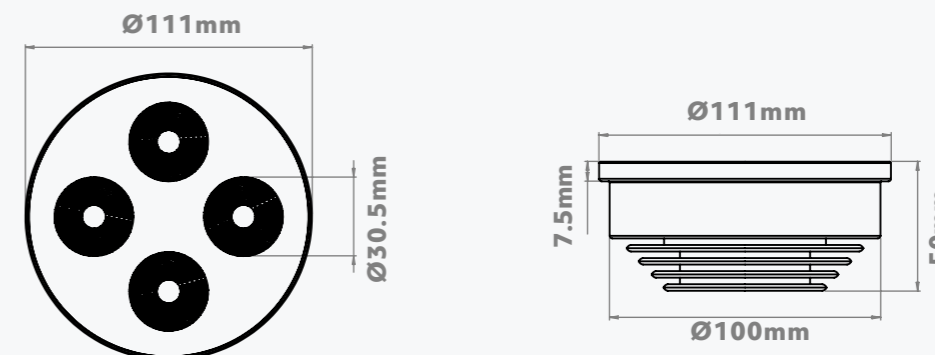

## TECHNICAL SPECIFICATIONS

Channels **4Ch**  
Wattage **4.8W**  
Input Current **350mA**  
IP Rating **IP20**  
LED Type **RGBW / RGBA / TW**  
Housing Cut Out **65mmØ**  
Lens Options **15°/25°/40°**  
LED Connection **RJ45**  
Lumen Output **284lm [RGBW] / 227lm [RGBA] / 446lm [TW]**  
Operating Temp Range **-20 to 50 °C**

## DIMENSIONS

### TECHNICAL SPECIFICATIONS

Channels **4Ch**  
Wattage **19.2W**  
Input Current **350mA**  
IP Rating **IP50**  
LED Type **RGBW /RGBA /TW**  
Housing Cut Out **160mmØ**  
Lens Options **15°/25°/40°**  
LED Connection **RJ45**  
Lumen Output **1,136lm [RGBW] / 908lm [RGBA] / 1,784lm [TW]**  
Operating Temp Range **-20 to 50 °C**

### DIMENSIONS