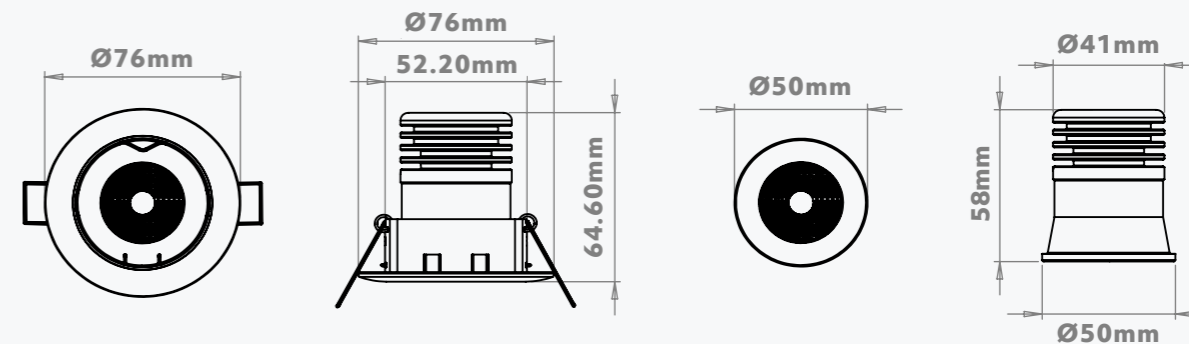

## TECHNICAL SPECIFICATIONS

Channels **4Ch**  
Wattage **4.8W**  
Input Current **350mA**  
IP Rating **IP20**  
LED Type **RGBW / RGBA / TW**  
Housing Cut Out **65mmØ**  
Lens Options **15°/25°/40°**  
LED Connection **RJ45**  
Lumen Output **284lm [RGBW] / 227lm [RGBA] / 446lm [TW]**  
Operating Temp Range **-20 to 50 °C**

## DIMENSIONS

### TECHNICAL SPECIFICATIONS

Channels **4Ch**  
Wattage **19.2W**  
Input Current **350mA**  
IP Rating **IP50**  
LED Type **RGBW /RGBA /TW**  
Housing Cut Out **160mmØ**  
Lens Options **15°/25°/40°**  
LED Connection **RJ45**  
Lumen Output **1,136lm [RGBW] / 908lm [RGBA] / 1,784lm [TW]**  
Operating Temp Range **-20 to 50 °C**

### DIMENSIONS