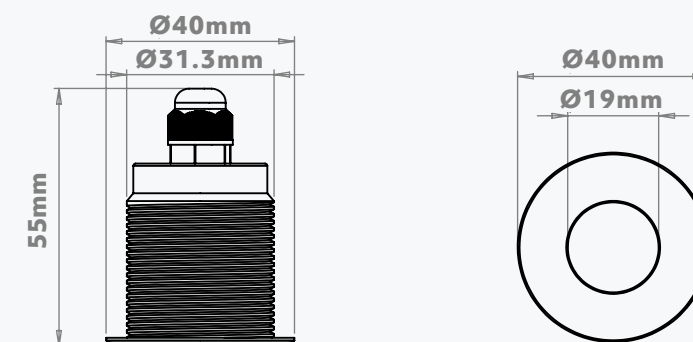

**Product Code: CS1-IGM- R / G / B / A / CW / NW / WW**

### TECHNICAL SPECIFICATIONS

Channels **1Ch**  
Wattage **1.2W**  
IP Rating **IP67**  
LED Type **Single Colour**  
Housing Cut Out **32mmØ**  
LED Connection **2 Core**  
Housing **Anodised Aluminium**  
Bezel **316 Stainless Steel**  
Lumen Output **67lm[R], 120lm[G], 29lm[B], 73lm[A], 154lm[CW], 146lm [WW]**  
Operating Temp Range **-20 to 50 °C**

### DIMENSIONS