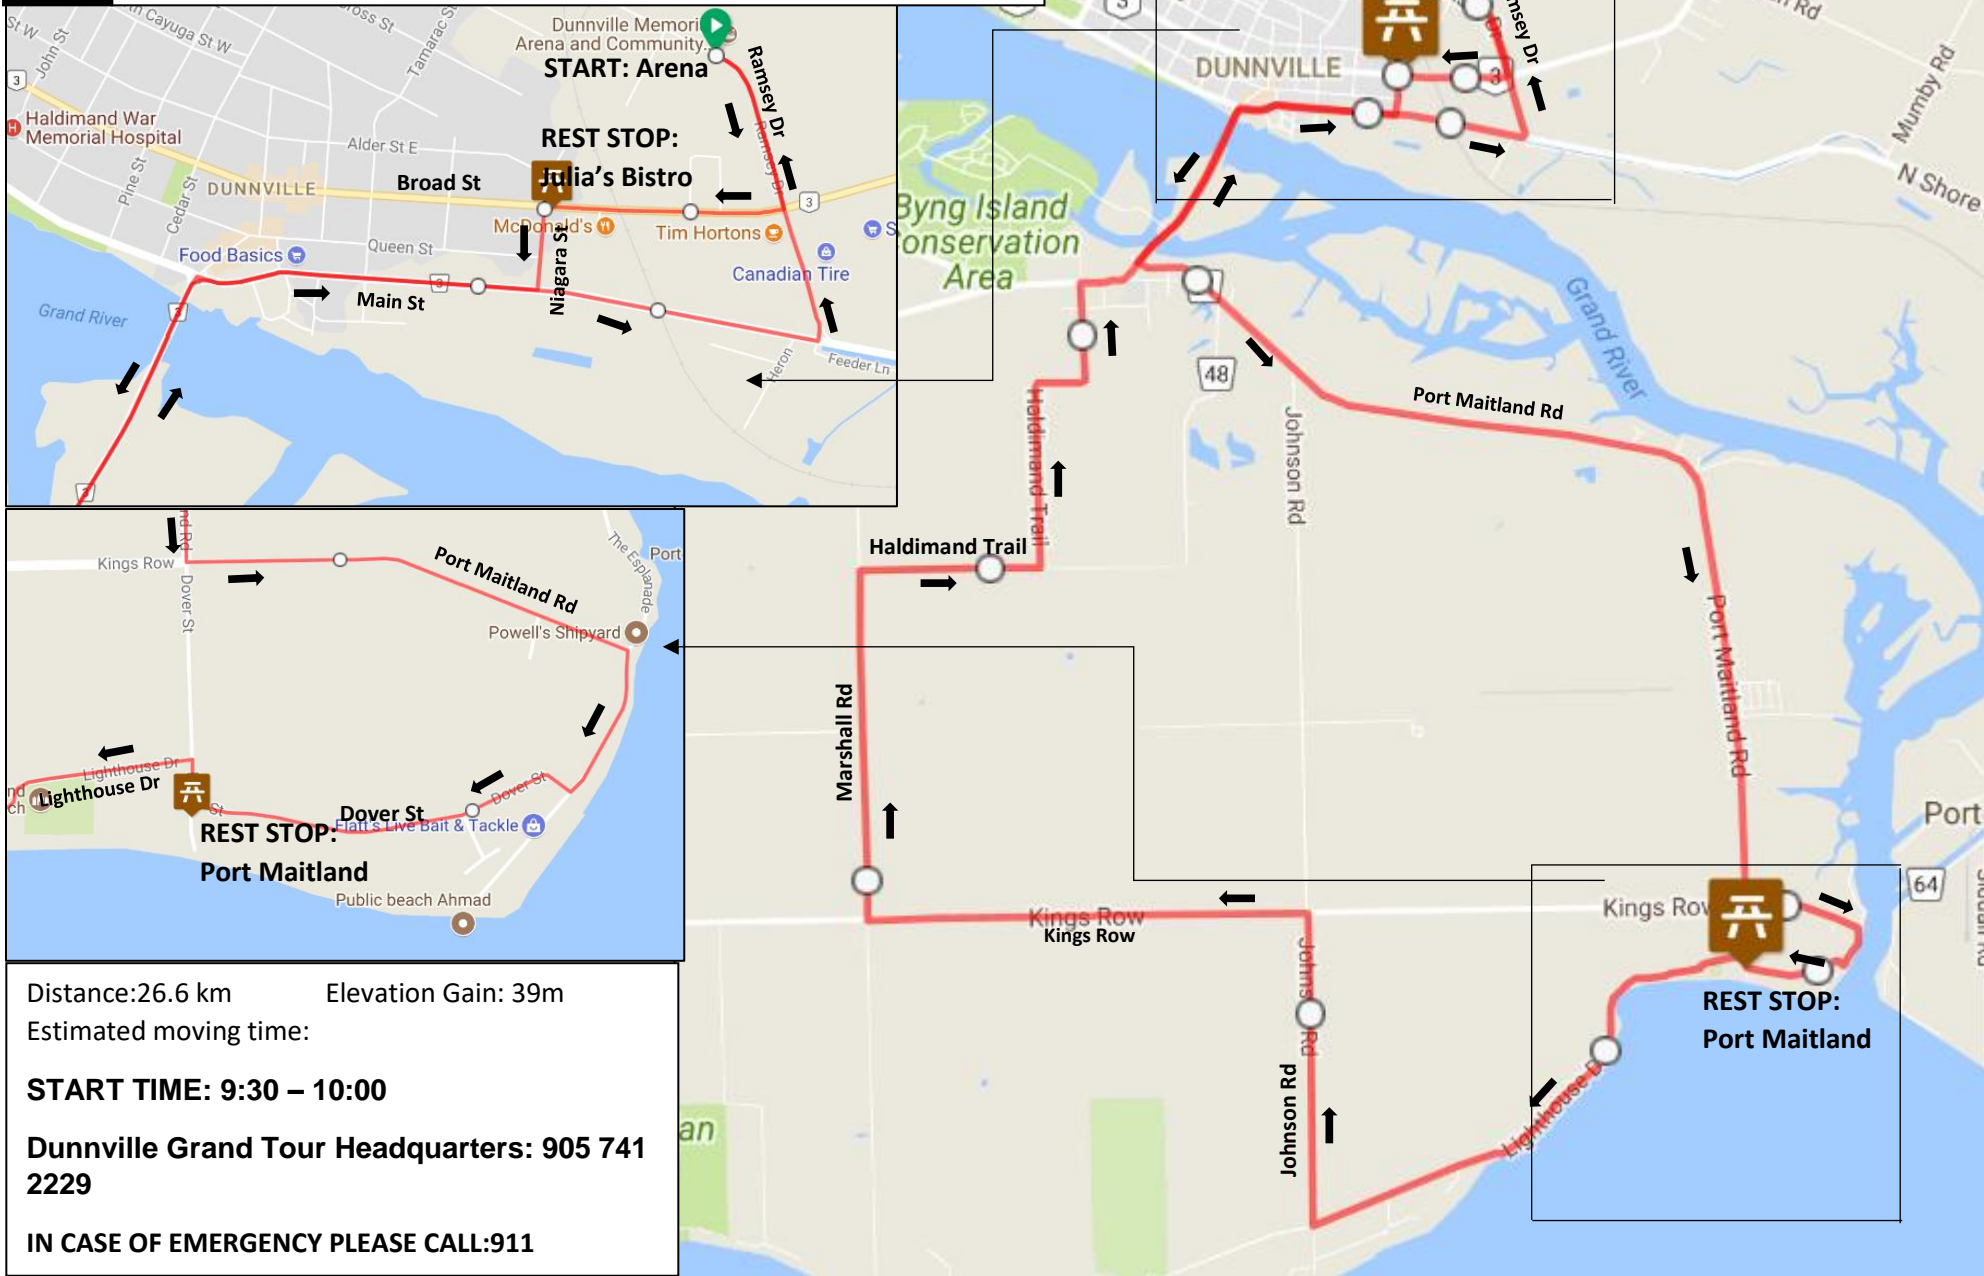

25

Dunnville Grand Tour Aug 18th Saturday 25 km

TRUE EXPERIENCE RIDE

Distance: 26.6 km Elevation Gain: 39m
 Estimated moving time:
START TIME: 9:30 – 10:00
Dunnville Grand Tour Headquarters: 905 741 2229
IN CASE OF EMERGENCY PLEASE CALL: 911