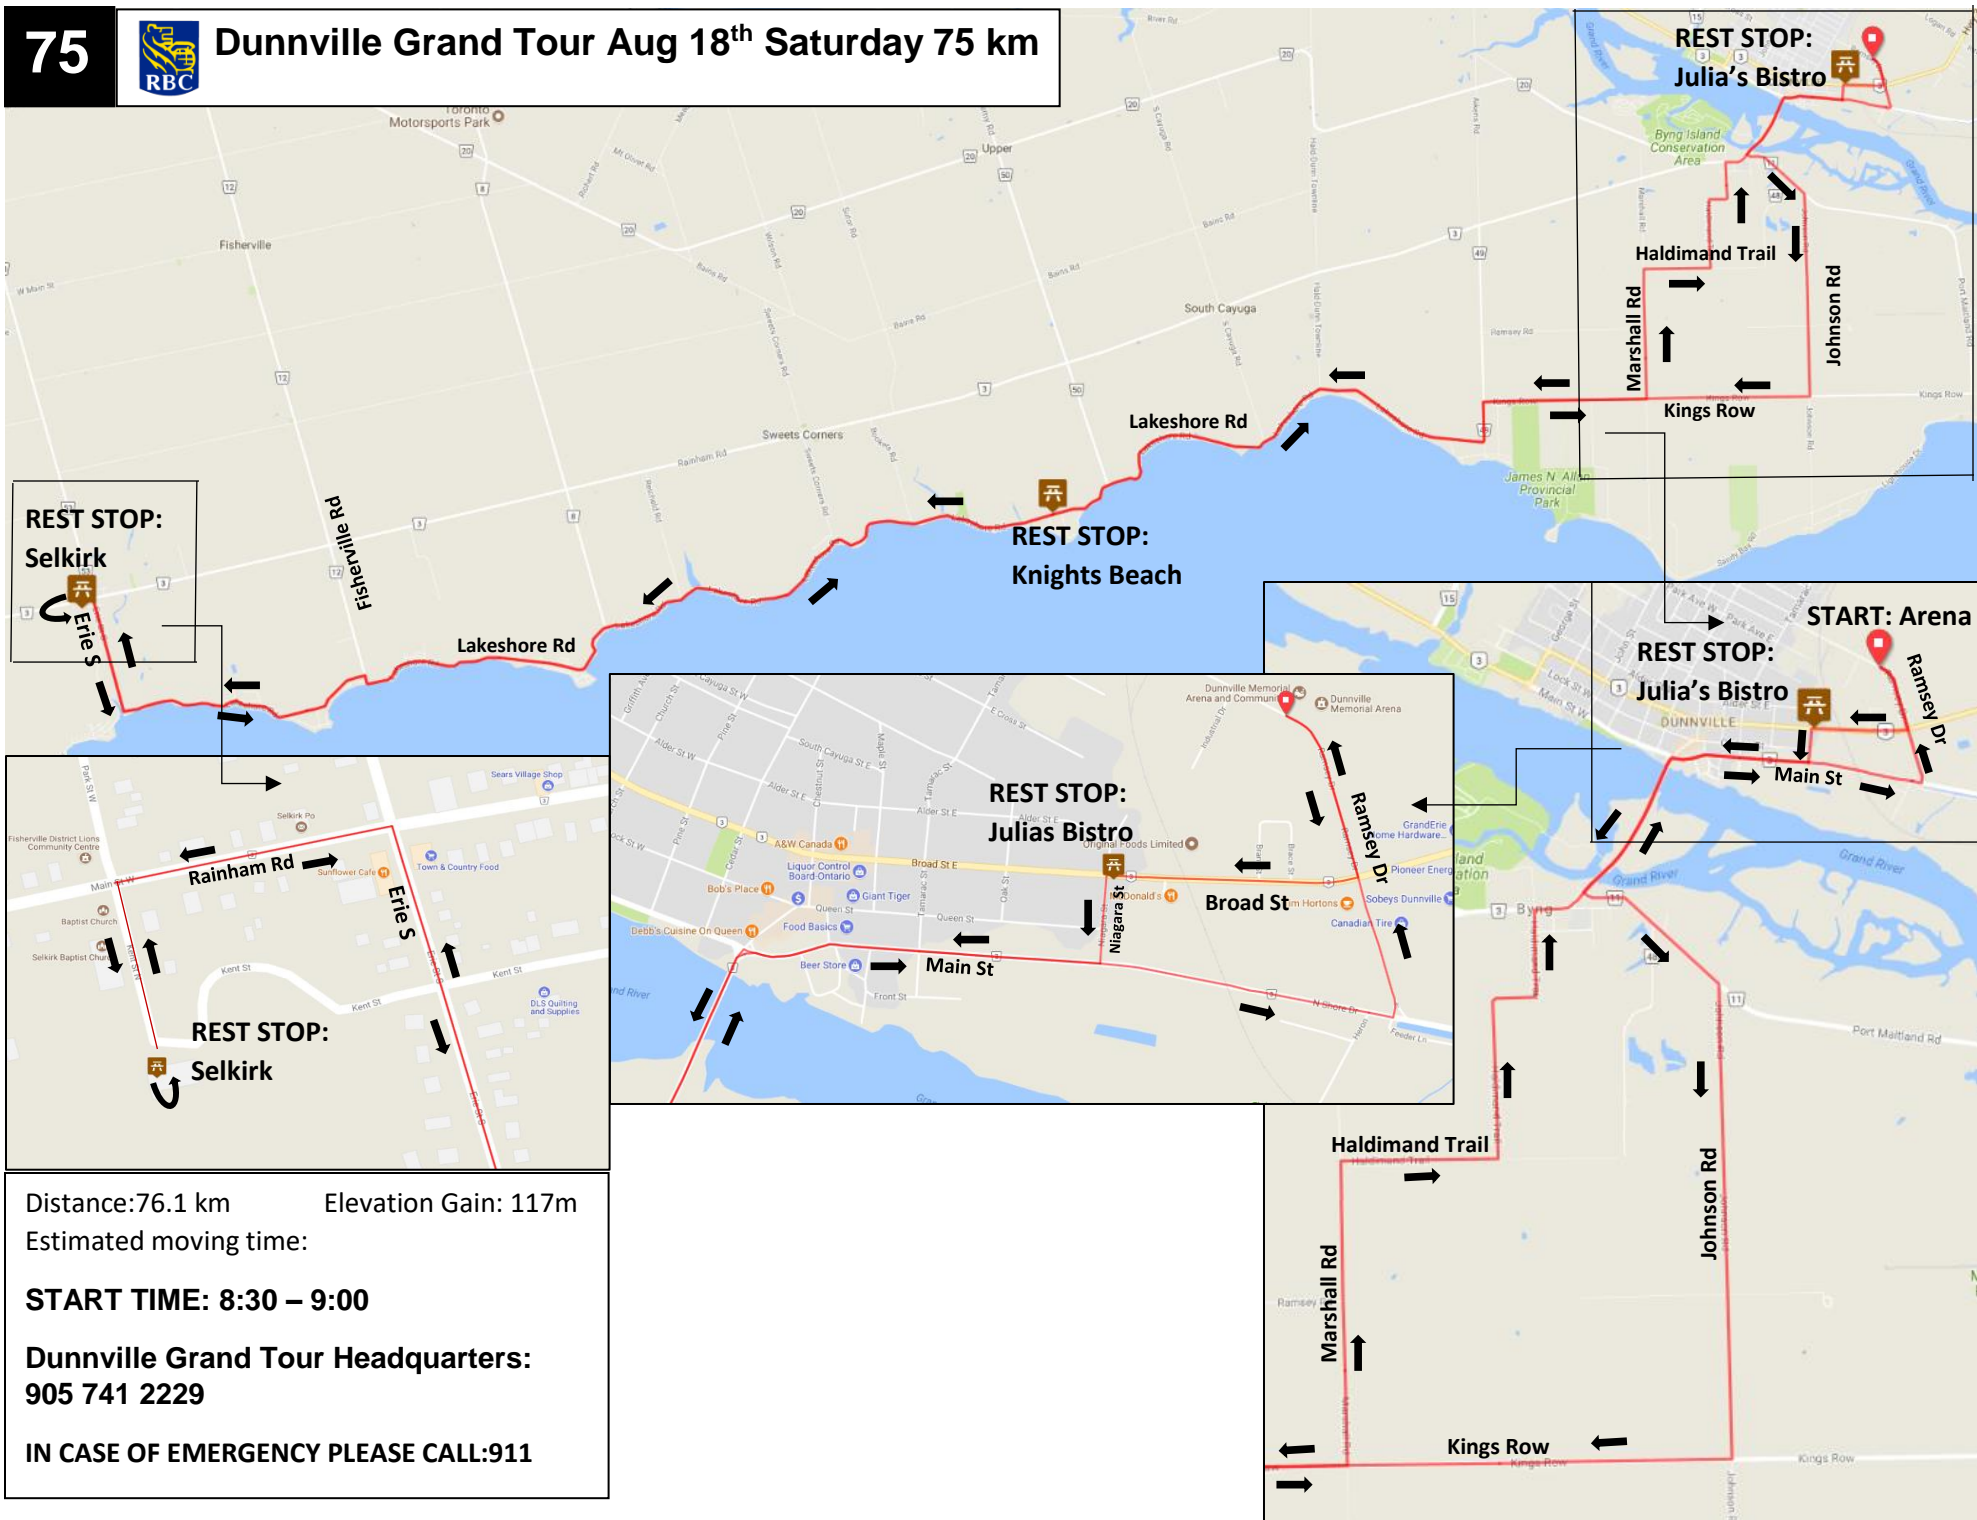

75

Dunnville Grand Tour Aug 18th Saturday 75 km

Distance: 76.1 km Elevation Gain: 117m
Estimated moving time:

START TIME: 8:30 – 9:00

**Dunnville Grand Tour Headquarters:
905 741 2229**

IN CASE OF EMERGENCY PLEASE CALL: 911