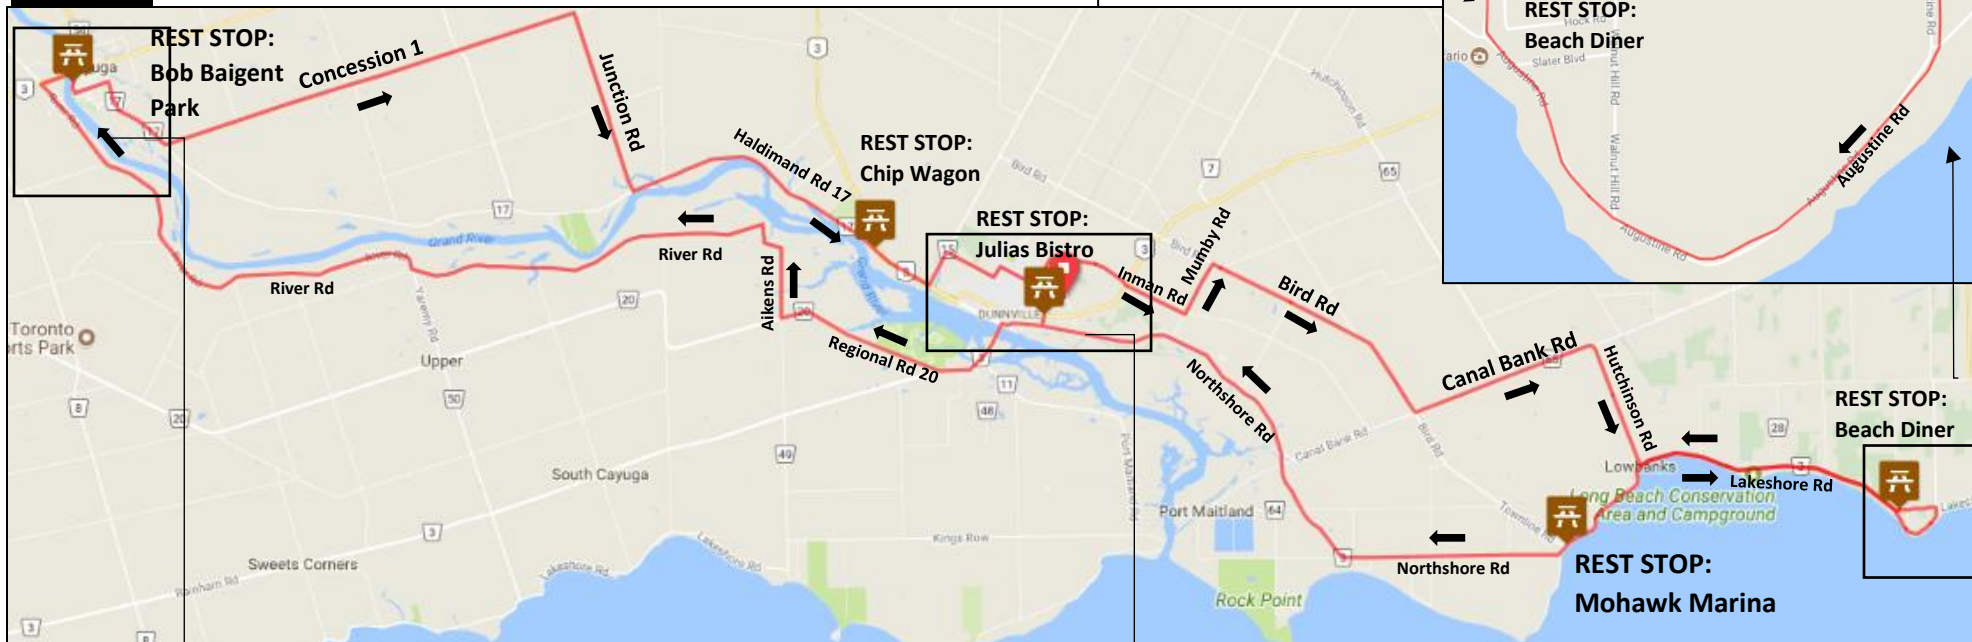

100

Dunnville Grand Tour Aug 19th Sunday 100km

Distance: 103.4 km Elevation Gain: 130m

START TIME: 8:30 – 9:00

**Dunnville Grand Tour Headquarters:
905 741 2229**

IN CASE OF EMERGENCY PLEASE CALL: 911