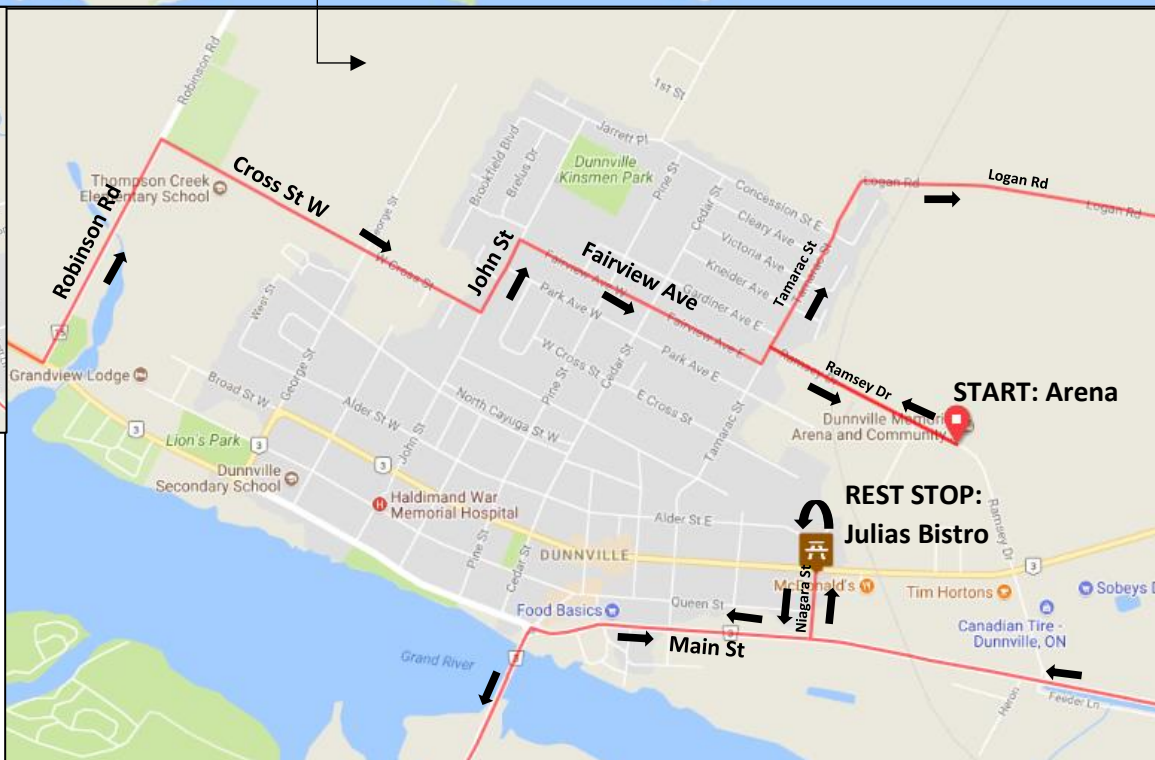

100

Dunnville Grand Tour Aug 19th Sunday 100km

Distance: 103.4 km Elevation Gain: 130m

START TIME: 8:30 – 9:00

**Dunnville Grand Tour Headquarters:
905 741 2229**

IN CASE OF EMERGENCY PLEASE CALL: 911