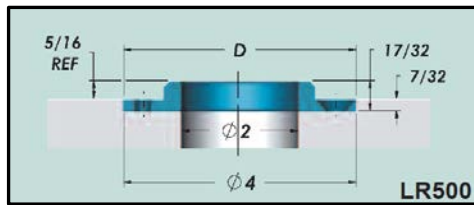

# Locating Rings

Cat. Number	D	Description
LR500	2.615	
LR501	3.990	Standard Series
LR501LN	3.990	LN Series
LR502	4.990	
LR503	2.000	
LR504	3.990	Clamp Type
LR505LN	5.990	LN Series
LR511	2.990	

# Locating Rings

COMPONENT GUYS INC.

Cat. Number	D	Description
LR520	3.990	Extension Nozzle Type
LR521	3.990	Standard Series - Extra Lead
LR522	3.990	Extension Nozzle Type - Extra
LR524	3.990	Clamp Type - Extra Lead In
LR535	3.541	
LR536	4.331	Top Ring
LR537	4.331	Bottom Ring
LR541*	3.990	Standard Series
LR544*	3.990	Clamp Type