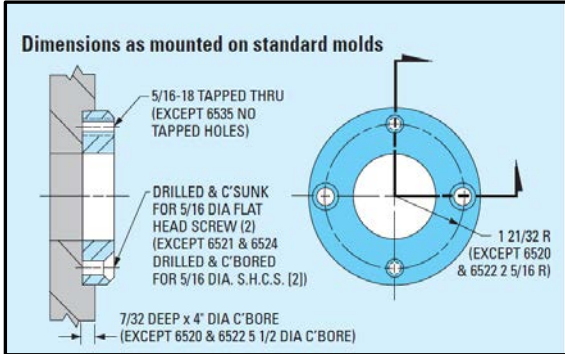

# Locating Rings

Cat. Number	D	Description
LR500	2.615	
LR501	3.990	Standard Series
LR501LN	3.990	LN Series
LR502	4.990	
LR503	2.000	
LR504	3.990	Clamp Type
LR505LN	5.990	LN Series
LR511	2.990	

# Locating Rings

COMPONENT GUYS INC.

Cat. Number	D	Description
LR520	3.990	Extension Nozzle Type
LR521	3.990	Standard Series - Extra Lead
LR522	3.990	Extension Nozzle Type - Extra
LR524	3.990	Clamp Type - Extra Lead In
LR535	3.541	
LR536	4.331	Top Ring
LR537	4.331	Bottom Ring
LR541*	3.990	Standard Series
LR544*	3.990	Clamp Type