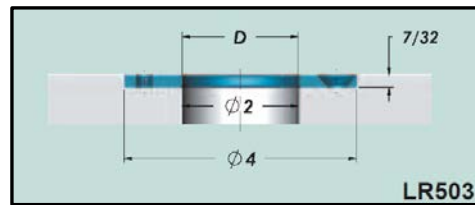

# Locating Rings

Cat. Number	D	Description
LR500	2.615	
LR501	3.990	Standard Series
LR501LN	3.990	LN Series
LR502	4.990	
LR503	2.000	
LR504	3.990	Clamp Type
LR505LN	5.990	LN Series
LR511	2.990	

# Locating Rings

COMPONENT GUYS INC.

Cat. Number	D	Description
LR520	3.990	Extension Nozzle Type
LR521	3.990	Standard Series - Extra Lead
LR522	3.990	Extension Nozzle Type - Extra
LR524	3.990	Clamp Type - Extra Lead In
LR535	3.541	
LR536	4.331	Top Ring
LR537	4.331	Bottom Ring
LR541*	3.990	Standard Series
LR544*	3.990	Clamp Type