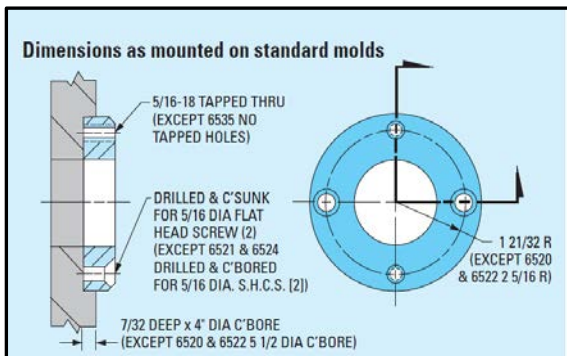

# Locating Rings

Cat. Number	D	Description
LR500	2.615	
LR501	3.990	Standard Series
LR501LN	3.990	LN Series
LR502	4.990	
LR503	2.000	
LR504	3.990	Clamp Type
LR505LN	5.990	LN Series
LR511	2.990	

# Locating Rings

COMPONENT GUYS INC.

Cat. Number	D	Description
LR520	3.990	Extension Nozzle Type
LR521	3.990	Standard Series - Extra Lead
LR522	3.990	Extension Nozzle Type - Extra
LR524	3.990	Clamp Type - Extra Lead In
LR535	3.541	
LR536	4.331	Top Ring
LR537	4.331	Bottom Ring
LR541*	3.990	Standard Series
LR544*	3.990	Clamp Type