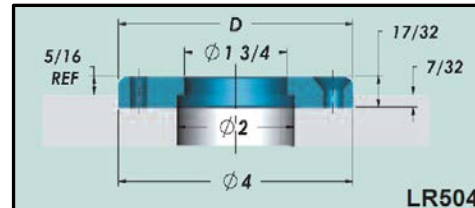

# Locating Rings

Cat. Number	D	Description
LR500	2.615	
LR501	3.990	Standard Series
LR501LN	3.990	LN Series
LR502	4.990	
LR503	2.000	
LR504	3.990	Clamp Type
LR505LN	5.990	LN Series
LR511	2.990	

# Locating Rings

COMPONENT GUYS INC.

Cat. Number	D	Description
LR520	3.990	Extension Nozzle Type
LR521	3.990	Standard Series - Extra Lead
LR522	3.990	Extension Nozzle Type - Extra
LR524	3.990	Clamp Type - Extra Lead In
LR535	3.541	
LR536	4.331	Top Ring
LR537	4.331	Bottom Ring
LR541*	3.990	Standard Series
LR544*	3.990	Clamp Type