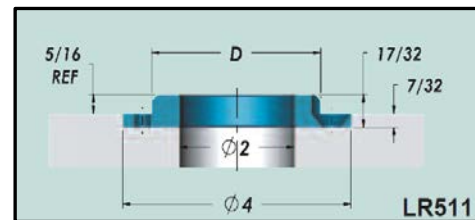

# Locating Rings

Cat. Number	D	Description
LR500	2.615	
LR501	3.990	Standard Series
LR501LN	3.990	LN Series
LR502	4.990	
LR503	2.000	
LR504	3.990	Clamp Type
LR505LN	5.990	LN Series
LR511	2.990	

# Locating Rings

COMPONENT GUYS INC.

Cat. Number	D	Description
LR520	3.990	Extension Nozzle Type
LR521	3.990	Standard Series - Extra Lead
LR522	3.990	Extension Nozzle Type - Extra
LR524	3.990	Clamp Type - Extra Lead In
LR535	3.541	
LR536	4.331	Top Ring
LR537	4.331	Bottom Ring
LR541*	3.990	Standard Series
LR544*	3.990	Clamp Type