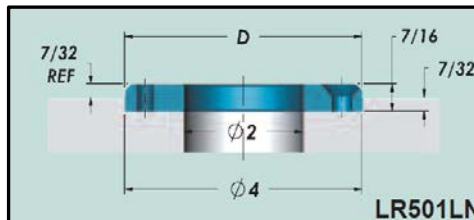

# Locating Rings

Cat. Number	D	Description
LR500	2.615	
LR501	3.990	Standard Series
LR501LN	3.990	LN Series
LR502	4.990	
LR503	2.000	
LR504	3.990	Clamp Type
LR505LN	5.990	LN Series
LR511	2.990	

# Locating Rings

COMPONENT GUYS INC.

Cat. Number	D	Description
LR520	3.990	Extension Nozzle Type
LR521	3.990	Standard Series - Extra Lead
LR522	3.990	Extension Nozzle Type - Extra
LR524	3.990	Clamp Type - Extra Lead In
LR535	3.541	
LR536	4.331	Top Ring
LR537	4.331	Bottom Ring
LR541*	3.990	Standard Series
LR544*	3.990	Clamp Type