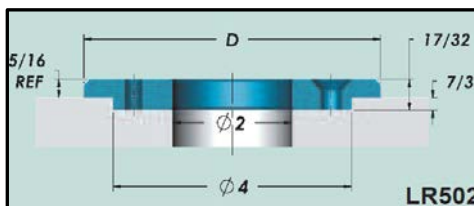

# Locating Rings

Cat. Number	D	Description
LR500	2.615	
LR501	3.990	Standard Series
LR501LN	3.990	LN Series
LR502	4.990	
LR503	2.000	
LR504	3.990	Clamp Type
LR505LN	5.990	LN Series
LR511	2.990	

# Locating Rings

COMPONENT GUYS INC.

Cat. Number	D	Description
LR520	3.990	Extension Nozzle Type
LR521	3.990	Standard Series - Extra Lead
LR522	3.990	Extension Nozzle Type - Extra
LR524	3.990	Clamp Type - Extra Lead In
LR535	3.541	
LR536	4.331	Top Ring
LR537	4.331	Bottom Ring
LR541*	3.990	Standard Series
LR544*	3.990	Clamp Type