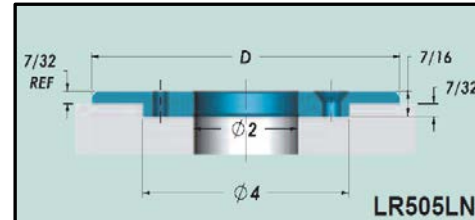

# Locating Rings

Cat. Number	D	Description
LR500	2.615	
LR501	3.990	Standard Series
LR501LN	3.990	LN Series
LR502	4.990	
LR503	2.000	
LR504	3.990	Clamp Type
LR505LN	5.990	LN Series
LR511	2.990	

# Locating Rings

COMPONENT GUYS INC.

Cat. Number	D	Description
LR520	3.990	Extension Nozzle Type
LR521	3.990	Standard Series - Extra Lead
LR522	3.990	Extension Nozzle Type - Extra
LR524	3.990	Clamp Type - Extra Lead In
LR535	3.541	
LR536	4.331	Top Ring
LR537	4.331	Bottom Ring
LR541*	3.990	Standard Series
LR544*	3.990	Clamp Type