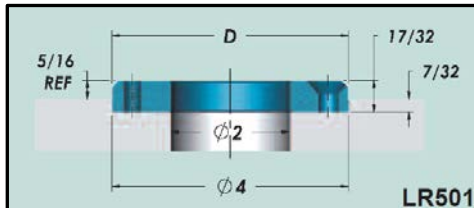

# Locating Rings

Cat. Number	D	Description
LR500	2.615	
LR501	3.990	Standard Series
LR501LN	3.990	LN Series
LR502	4.990	
LR503	2.000	
LR504	3.990	Clamp Type
LR505LN	5.990	LN Series
LR511	2.990	

# Locating Rings

COMPONENT GUYS INC.

Cat. Number	D	Description
LR520	3.990	Extension Nozzle Type
LR521	3.990	Standard Series - Extra Lead
LR522	3.990	Extension Nozzle Type - Extra
LR524	3.990	Clamp Type - Extra Lead In
LR535	3.541	
LR536	4.331	Top Ring
LR537	4.331	Bottom Ring
LR541*	3.990	Standard Series
LR544*	3.990	Clamp Type