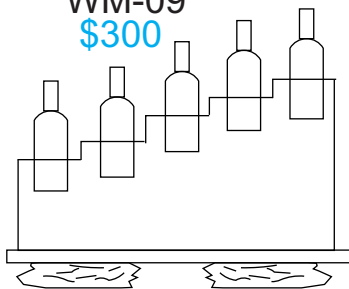

WM-05  
\$300

24" wide x 17" deep x 18" tall

WM-06  
\$300

26" wide x 18" deep x 18" tall

WM-07  
\$300

40" wide x 18" deep x 18" tall

WM-08  
\$400

7inch Wine Holder

20" wide x 40" tall

WM-09  
\$300

## Bottle Holders

37" wide x 27" tall

WM-04  
\$400

40" long x 26" tall

WM-10  
\$275

30" wide x 40" tall

WM-11  
\$325

40" wide x 40" tall