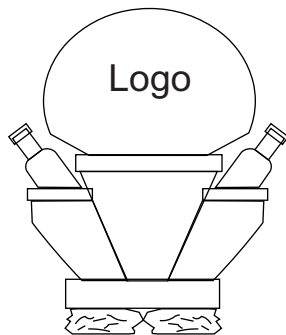

WM-05  
\$300

24" wide x 17" deep x 18" tall

WM-06  
\$300

26" wide x 18" deep x 18" tall

WM-07  
\$300

40" wide x 18" deep x 18" tall

WM-08  
\$400

7inch Wine Holder

## Bottle Holders

37" wide x 27" tall

WM-04  
\$400

40" long x 26" tall

WM-10  
\$275

30" wide x 40" tall

WM-11  
\$325

40" wide x 40" tall

WM-12  
\$350

40" wide x 40" tall

WM-13  
\$300

GST not included