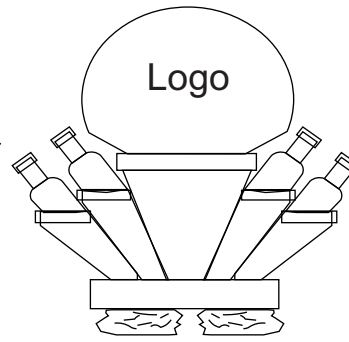

## Bottle Holders

37" wide x 27" tall

WM-04  
\$400

40" long x 26" tall

WM-10  
\$275

30" wide x 40" tall

WM-11  
\$325

40" wide x 40" tall