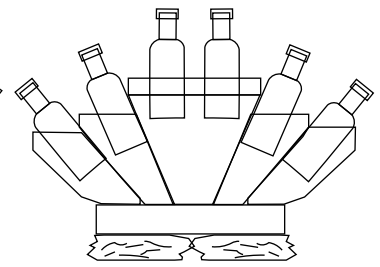

40" wide x 40" tall

WM-13
$300

GST not included