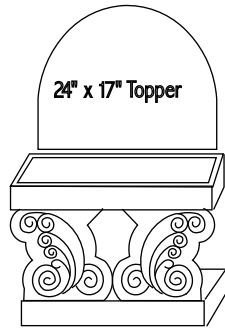

## Clamshells and Ice Platters

48" wide x 24" tall

WM-01  
\$400

38" wide x 24" tall

WM-02  
\$275 - \$325

27" wide x 24" tall

WM-03  
\$250 - \$300

24" wide x 17" deep x 18" tall

WM-05  
\$300

24" wide x 17" deep x 18" tall

WM-06  
\$300

26" wide x 18" deep x 18" tall

WM-07  
\$300

40" wide x 18" deep x 18" tall

WM-08  
\$400

7inch Wine Holder