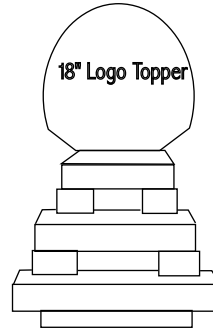

## Clamshells and Ice Platters

48" wide x 24" tall

WM-01  
\$400

38" wide x 24" tall

WM-02  
\$275 - \$325

27" wide x 24" tall

WM-03  
\$250 - \$300

24" wide x 17" deep x 18" tall

WM-05  
\$300

24" wide x 17" deep x 18" tall

WM-06  
\$300

26" wide x 18" deep x 18" tall

WM-07  
\$300

40" wide x 18" deep x 18" tall

WM-08  
\$400

7inch Wine Holder