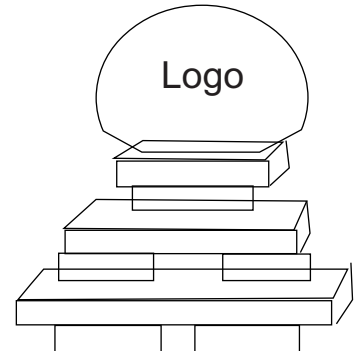

## Clamshells and Ice Platters

48" wide x 24" tall

WM-01  
\$400

38" wide x 24" tall

WM-02  
\$275 - \$325

27" wide x 24" tall

WM-03  
\$250 - \$300

24" wide x 17" deep x 18" tall

WM-05  
\$300

24" wide x 17" deep x 18" tall

WM-06  
\$300

26" wide x 18" deep x 18" tall

WM-07  
\$300

40" wide x 18" deep x 18" tall

WM-08  
\$400

7inch Wine Holder