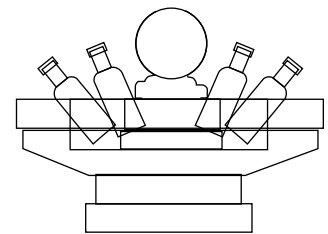

Bottle Holders

37" wide x 27" tall

WM-04
$400