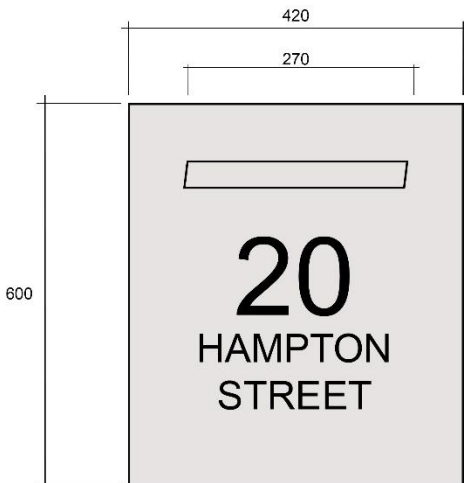

Letterbox Fascia's

Brushed Stainless / Mirror Stainless Steel

Sample Sizes / Custom Size is Available

Number Only \$350 / \$375
Full Address \$406 / \$432

Number Only \$360 / \$385
Full Address \$418 / \$443

Rear Door \$240 / \$255

Number Only \$365 / \$396
Full Address \$406 / \$437

Number Only \$385 / \$400
Full Address \$445 / \$465

Rear Door \$250/\$265

Number Only \$400 / \$421
Full Address \$460 / \$481

Number Only \$465 / \$495
Full Address \$530 / \$560

Rear Door \$275 / \$285

- All letter box fascias have a colour-bond backing
- Lockable rear doors
- Weather proof letter slot
- Galvanised internal sleeve \$85
- Stainless steel fittings included
- Installation not included