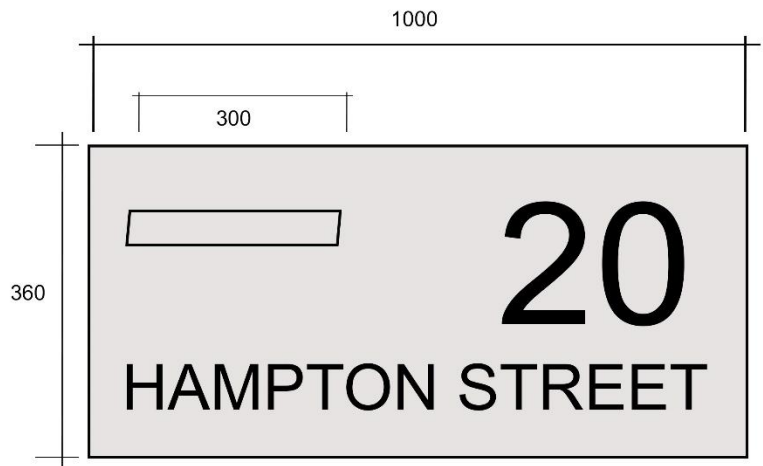

Number Only $465 / $495
Full Address $530 / $560