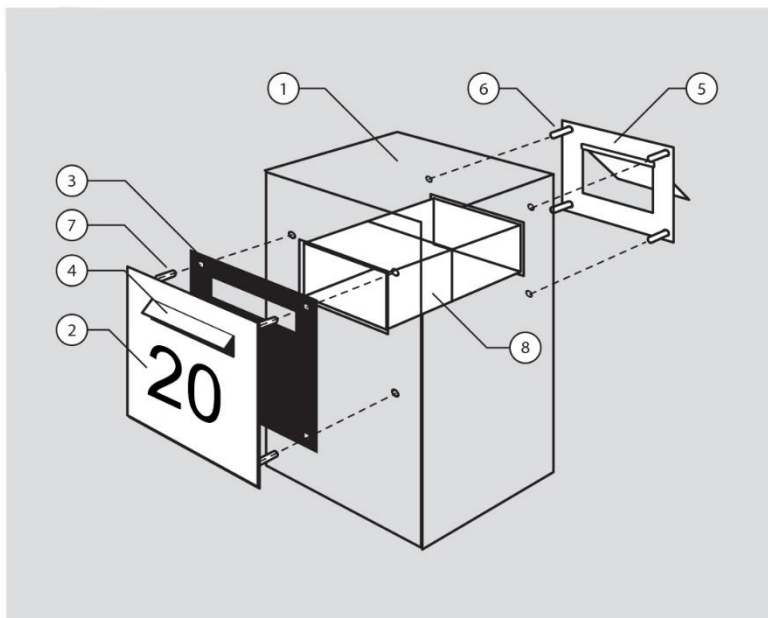

Number Only \$465 / \$495
Full Address \$530 / \$560

Rear Door \$275 / \$285

- All letter box fascias have a colour-bond backing
- Lockable rear doors
- Weather proof letter slot
- Galvanised internal sleeve \$85
- Stainless steel fittings included
- Installation not included

Typical Letterbox Detail & Options

1. Letterbox pier/wall
2. Letterbox facia
 - 3mm Stainless steel (316)
 - Brushed or mirror
 - Address details laser cut
3. Colour-bond back (we adhere to front)
4. Weatherproof letter slot
5. Rear door hinged panel
 - 3mm Stainless Steel (316)
 - Brushed or mirror
 - Continuous piano hinge
 - Lockable
- 6/7. Stainless steel M6 fittings
 - Facia laser cut holes for fittings
 - Rear door laser cut holes & fittings
8. Sleeve insert
 - Galvanised box

Measure your letterbox

Letterbox Size (mm)	Insert (mm)	Pier/Wall (mm)
X _____	A _____	W _____
Y _____	B _____	H _____
	C _____	

These dimensions will help you choose the correct size for your letter box facia and allow us to accurately layout your address.