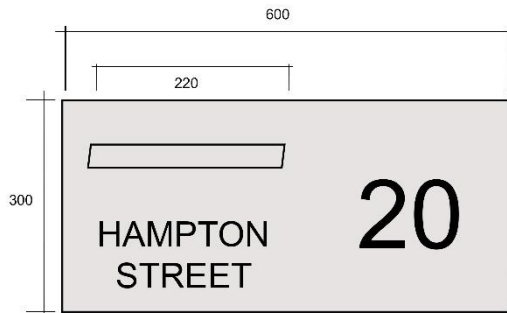

Letterbox Fascia's

Brushed Stainless / Mirror Stainless Steel

Sample Sizes / Custom Size is Available

Number Only \$350 / \$375
Full Address \$406 / \$432

Number Only \$360 / \$385
Full Address \$418 / \$443

Measure your letterbox

Letterbox Size (mm)	Insert (mm)	Pier/Wall (mm)
X _____	A _____	W _____
Y _____	B _____	H _____
	C _____	

These dimensions will help you choose the correct size for your letter box facia and allow us to accurately layout your address.

Lettering Styles

<u>Calibri (Body)</u>	<u>Arial</u>	<u>Century Gothic</u>	<u>Arial Nova</u>
1234567890	1234567890	1234567890	1234567890
20 Hampton Street	20 Hampton Street	20 Hampton Street	20 Hampton Street
<u>Tahoma</u>	<u>Comic Sans MS</u>	<u>Impact</u>	<u>Lucida Calligraphy</u>
1234567890	1234567890	1234567890	1234567890
20 Hampton Street	20 Hampton Street	20 Hampton Street	20 Hampton Street
<u>Rockwell</u>	<u>Future BK BT</u>	<u>Square 721 BT</u>	<u>Segoe Print</u>
1234567890	1234567890	1234567890	1234567890
20 Hampton Street	20 Hampton Street	20 Hampton Street	20 Hampton Street