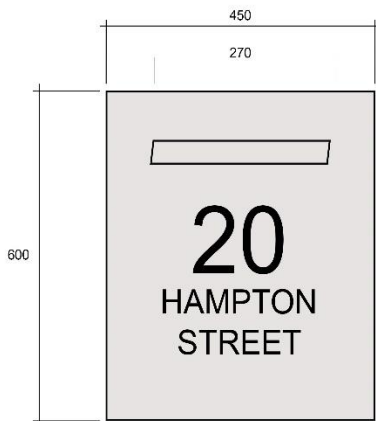

Letterbox Fascia's

Brushed Stainless / Mirror Stainless Steel

Sample Sizes / Custom Size is Available

Number Only \$350 / \$375
Full Address \$406 / \$432

Number Only \$360 / \$385
Full Address \$418 / \$443

Rear Door \$240 / \$255

Number Only \$365 / \$396
Full Address \$406 / \$437

Number Only \$385 / \$400
Full Address \$445 / \$465

Rear Door \$250/\$265

Number Only \$400 / \$421
Full Address \$460 / \$481

Lettering Styles

<u>Calibri (Body)</u>	<u>Arial</u>	<u>Century Gothic</u>	<u>Arial Nova</u>
1234567890	1234567890	1234567890	1234567890
20 Hampton Street	20 Hampton Street	20 Hampton Street	20 Hampton Street
<u>Tahoma</u>	<u>Comic Sans MS</u>	<u>Impact</u>	<u>Lucida Calligraphy</u>
1234567890	1234567890	1234567890	1234567890
20 Hampton Street	20 Hampton Street	20 Hampton Street	20 Hampton Street
<u>Rockwell</u>	<u>Future BK BT</u>	<u>Square 721 BT</u>	<u>Segoe Print</u>
1234567890	1234567890	1234567890	1234567890
20 Hampton Street	20 Hampton Street	20 Hampton Street	20 Hampton Street