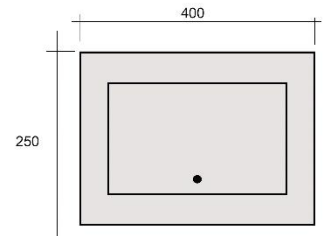

Letterbox Fascia's

Brushed Stainless / Mirror Stainless Steel

Sample Sizes / Custom Size is Available

Number Only \$350 / \$375
Full Address \$406 / \$432

Number Only \$360 / \$385
Full Address \$418 / \$443

Rear Door \$240 / \$255

Number Only \$365 / \$396
Full Address \$406 / \$437

Number Only \$385 / \$400
Full Address \$445 / \$465

Rear Door \$250/\$265

Number Only \$400 / \$421
Full Address \$460 / \$481

Measure your letterbox

Letterbox Size (mm)	Insert (mm)	Pier/Wall (mm)
X _____	A _____	W _____
Y _____	B _____	H _____
	C _____	

These dimensions will help you choose the correct size for your letter box facia and allow us to accurately layout your address.