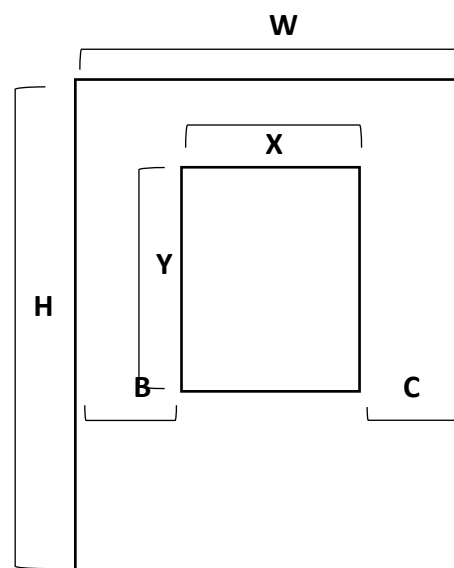

Number Only \$465 / \$495
Full Address \$530 / \$560

Rear Door \$275 / \$285

- All letter box fascias have a colour-bond backing
- Lockable rear doors
- Weather proof letter slot
- Galvanised internal sleeve \$85
- Stainless steel fittings included
- Installation not included

Typical Letterbox Detail & Options

1. Letterbox pier/wall
2. Letterbox facia
 - 3mm Stainless steel (316)
 - Brushed or mirror
 - Address details laser cut
3. Colour-bond back (we adhere to front)
4. Weatherproof letter slot
5. Rear door hinged panel
 - 3mm Stainless Steel (316)
 - Brushed or mirror
 - Continuous piano hinge
 - Lockable
- 6/7. Stainless steel M6 fittings
 - Facia laser cut holes for fittings
 - Rear door laser cut holes & fittings
8. Sleeve insert
 - Galvanised box

Measure your letterbox

Letterbox Size (mm)	Insert (mm)	Pier/Wall (mm)
X _____	A _____	W _____
Y _____	B _____	H _____
	C _____	

These dimensions will help you choose the correct size for your letter box facia and allow us to accurately layout your address.