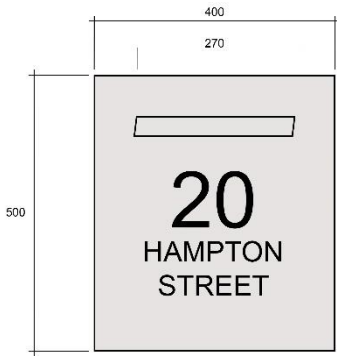

Letterbox Fascia's

Brushed Stainless / Mirror Stainless Steel

Sample Sizes / Custom Size is Available

Number Only \$350 / \$375
Full Address \$406 / \$432

Number Only \$360 / \$385
Full Address \$418 / \$443

Rear Door \$240 / \$255

Number Only \$365 / \$396
Full Address \$406 / \$437

Number Only \$385 / \$400
Full Address \$445 / \$465

Rear Door \$250/\$265

Number Only \$400 / \$421
Full Address \$460 / \$481

Measure your letterbox

Letterbox Size (mm)	Insert (mm)	Pier/Wall (mm)
X _____	A _____	W _____
Y _____	B _____	H _____
	C _____	

These dimensions will help you choose the correct size for your letter box facia and allow us to accurately layout your address.

Lettering Styles

<u>Calibri (Body)</u>	<u>Arial</u>	<u>Century Gothic</u>	<u>Arial Nova</u>
1234567890	1234567890	1234567890	1234567890
20 Hampton Street	20 Hampton Street	20 Hampton Street	20 Hampton Street
<u>Tahoma</u>	<u>Comic Sans MS</u>	<u>Impact</u>	<u>Lucida Calligraphy</u>
1234567890	1234567890	1234567890	1234567890
20 Hampton Street	20 Hampton Street	20 Hampton Street	20 Hampton Street
<u>Rockwell</u>	<u>Future BK BT</u>	<u>Square 721 BT</u>	<u>Segoe Print</u>
1234567890	1234567890	1234567890	1234567890
20 Hampton Street	20 Hampton Street	20 Hampton Street	20 Hampton Street