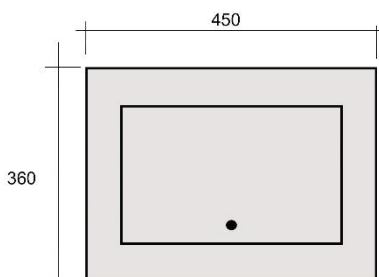

Rear Door $275 / $285

- All letter box fascias have a colour-bond backing
- Lockable rear doors
- Weather proof letter slot
- Galvanised internal sleeve $85
- Stainless steel fittings included
- Installation not included