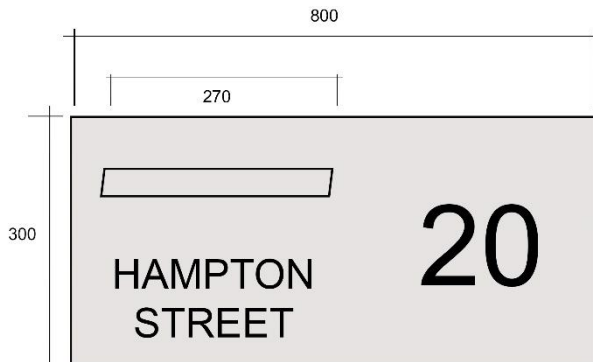

Letterbox Fascia's

Brushed Stainless / Mirror Stainless Steel

Sample Sizes / Custom Size is Available

Number Only \$350 / \$375
Full Address \$406 / \$432

Number Only \$360 / \$385
Full Address \$418 / \$443

Rear Door \$240 / \$255

Number Only \$365 / \$396
Full Address \$406 / \$437

Number Only \$385 / \$400
Full Address \$445 / \$465

Rear Door \$250/\$265

Number Only \$400 / \$421
Full Address \$460 / \$481

Lettering Styles

<u>Calibri (Body)</u>	<u>Arial</u>	<u>Century Gothic</u>	<u>Arial Nova</u>
1234567890	1234567890	1234567890	1234567890
20 Hampton Street	20 Hampton Street	20 Hampton Street	20 Hampton Street
<u>Tahoma</u>	<u>Comic Sans MS</u>	<u>Impact</u>	<u>Lucida Calligraphy</u>
1234567890	1234567890	1234567890	1234567890
20 Hampton Street	20 Hampton Street	20 Hampton Street	20 Hampton Street
<u>Rockwell</u>	<u>Future BK BT</u>	<u>Square 721 BT</u>	<u>Segoe Print</u>
1234567890	1234567890	1234567890	1234567890
20 Hampton Street	20 Hampton Street	20 Hampton Street	20 Hampton Street