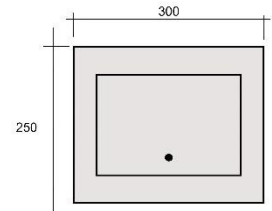

Letterbox Fascia's

Brushed Stainless / Mirror Stainless Steel

Sample Sizes / Custom Size is Available

Number Only \$350 / \$375
Full Address \$406 / \$432

Number Only \$360 / \$385
Full Address \$418 / \$443

Rear Door \$240 / \$255

Number Only \$365 / \$396
Full Address \$406 / \$437

Number Only \$385 / \$400
Full Address \$445 / \$465

Rear Door \$250/\$265

Number Only \$400 / \$421
Full Address \$460 / \$481

Measure your letterbox

Letterbox Size (mm)	Insert (mm)	Pier/Wall (mm)
X _____	A _____	W _____
Y _____	B _____	H _____
	C _____	

These dimensions will help you choose the correct size for your letter box facia and allow us to accurately layout your address.