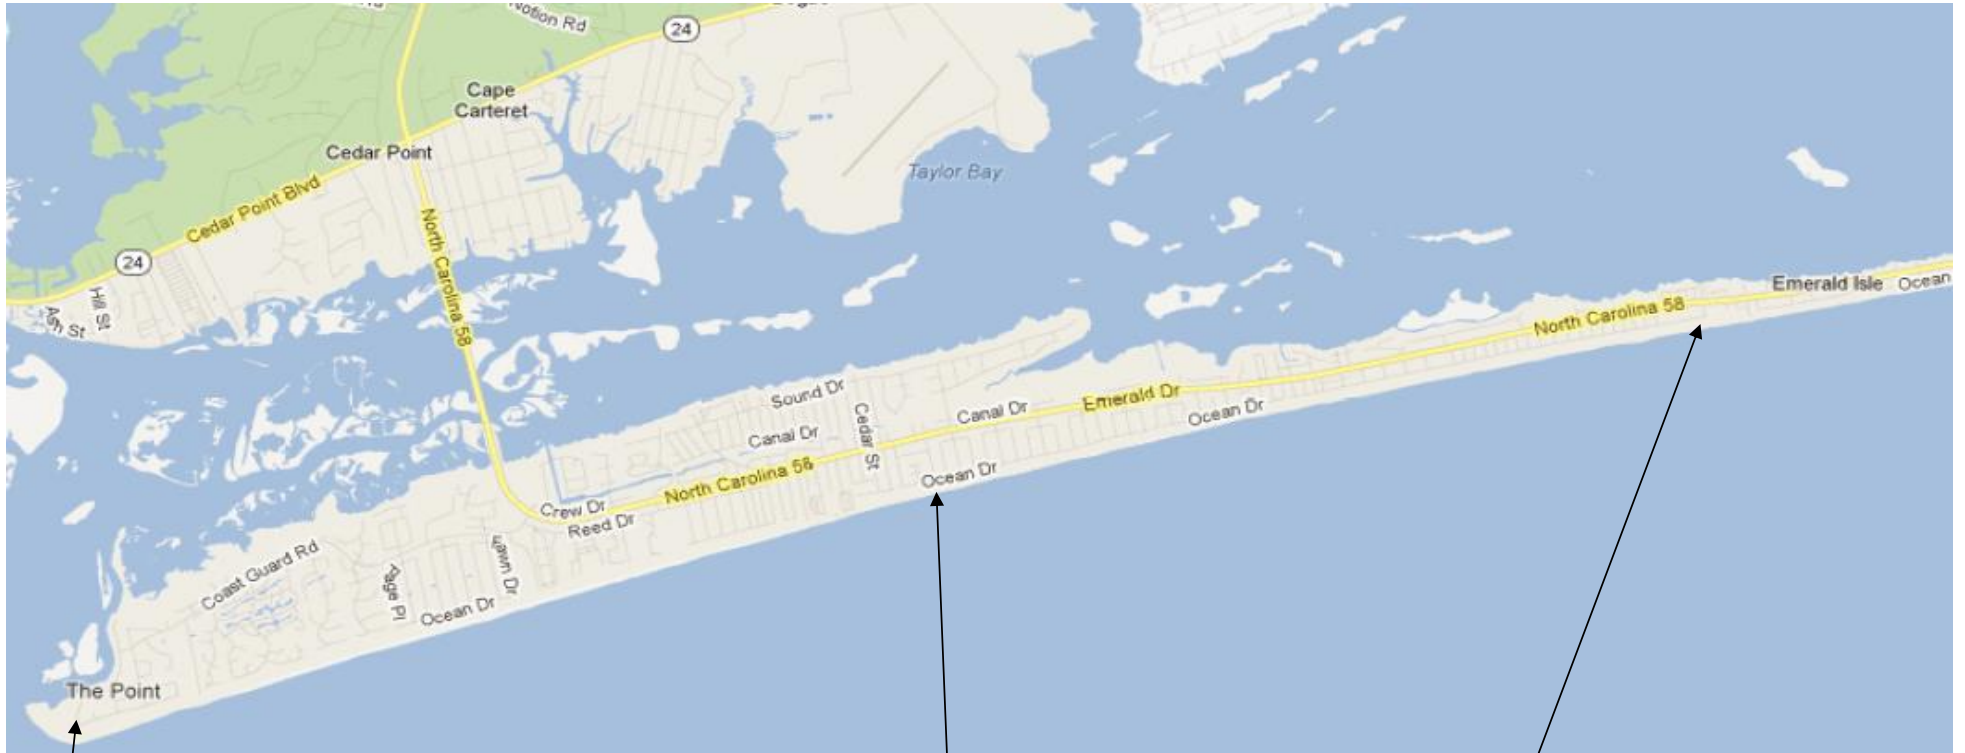

Town of Emerald Isle

2014 - 2015 Beach Driving Season

Ramp Locations

The Point Ramp
(at terminus of Inlet Drive)

Black Skimmer Ramp
(near Mile Marker 19)

Ocean Dr "Dog-Leg" Ramp
(near Mile Marker 15)