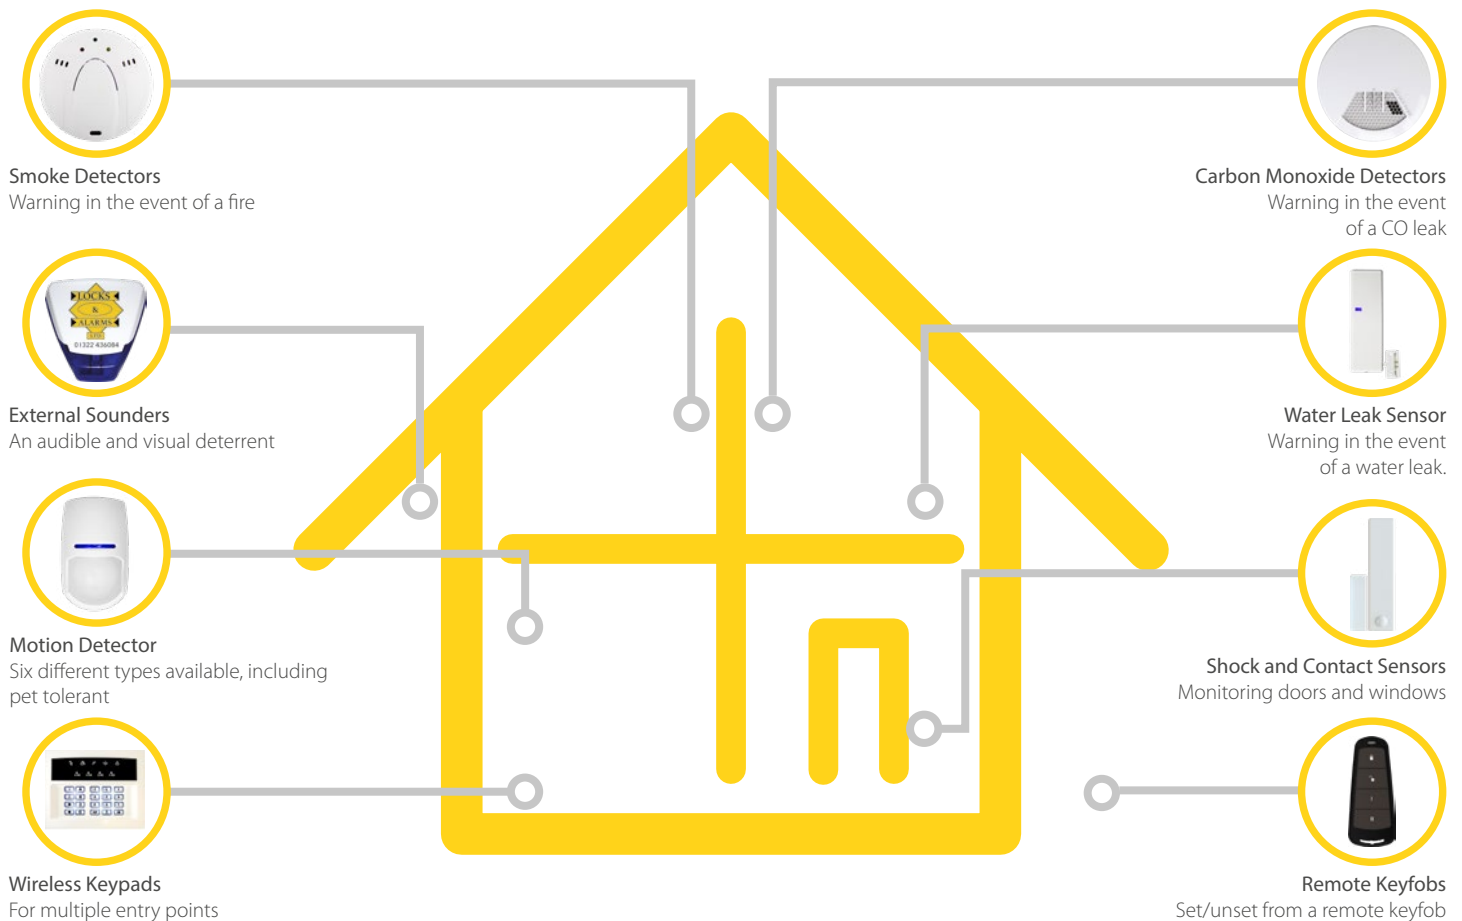

No Mess, No Fuss Just Excellent Performance

The award-winning two-way wireless control panel offers a wide range of security and safety peripherals to keep your home and family safe, such as motion detectors, shock sensors, smoke and carbon monoxide detectors. With its ability to sync with up to 64 wireless and a further 34 wired devices, you can easily add a multitude of devices, while its innovative wireless technology means the entire system can be fitted without having to redecorate after laying cables and wires.

Wireless Peripherals Available for Your Home

Contact us today to find out more about
securing your home & your family

45 Ightham Road, Erith DA8 1NA

01322 436084

enquiries@locks-alarms.co.uk

www.locks-alarms.co.uk