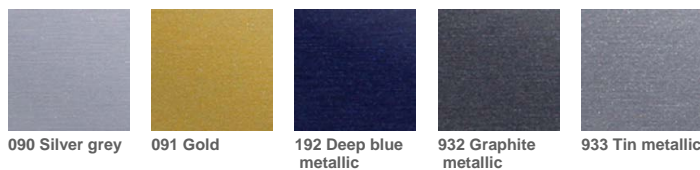

Sample colours – ORACAL® 975CA Premium Structure Cast (Carbon)

Sample colours – ORACAL® 975BR Premium Structure Cast (Brushed)

Sample colours – ORACAL® 975HC Premium Structure Cast (Honeycomb)

Sample colours – ORACAL® 975CR Premium Structure Cast (Crocodile)

Sample colours – ORACAL® 975CO Premium Structure Cast (Cocoon)

Sample colours – ORACAL® 975DN Premium Structure Cast (Dune)

Sample colours – ORACAL® 975EM Premium Structure Cast (Emulsion)