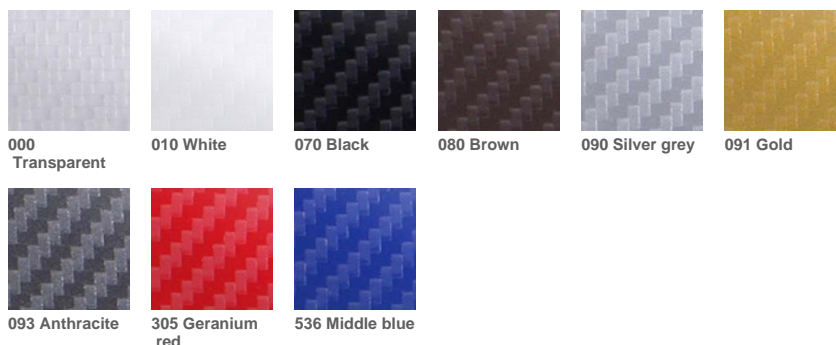

Sample colours – ORACAL® 975CA Premium Structure Cast (Carbon)

Sample colours – ORACAL® 975BR Premium Structure Cast (Brushed)