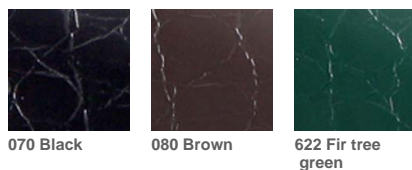

509 Sea blue	508 Signal blue	052 Azure blue	507 Capri blue	555 Glacier blue	594 Pastel blue
517 Euro blue	053 Light blue	056 Ice blue	549 Dove blue	608 Petrol	054 Turquoise
055 Mint	599 Pastel turquoise	060 Dark green	661 Leaf green	078 Foilage green	617 Emerald
607 Turquoise green	604 Cactus green	066 Turquoise blue	061 Green	068 Grass green	619 Traffic green
062 Light green	064 Yellow green	063 Lime-tree green	080 Brown	803 Chocolate brown	828 Earth brown
079 Red brown	083 Nut brown	801 Loam brown	811 Sahara beige	081 Light brown	818 Saffron
804 Beige brown	023 Cream	813 Light cream	018 Light ivory	070 Black	720 Komatsu grey
073 Dark grey	713 Iron grey	071 Grey	721 Slate grey	076 Telegrey	074 Middle grey
724 Ice grey	072 Light grey	109 Hull white	010 White	090 Silver grey	930 Gold I
093 Anthracite	932 Graphite metallic				

Sample colours – ORACAL® 975CA Premium Structure Cast (Carbon)

Sample colours – ORACAL® 975BR Premium Structure Cast (Brushed)

Sample colours – ORACAL® 975HC Premium Structure Cast (Honeycomb)

Sample colours – ORACAL® 975CR Premium Structure Cast (Crocodile)