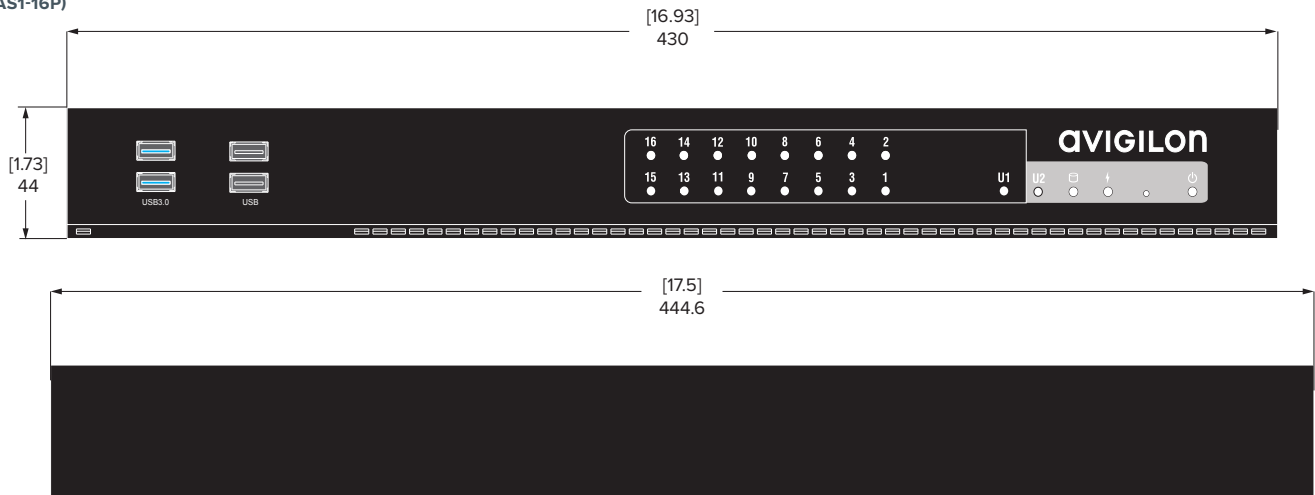

HD Video Appliance Pro — 16 Port

(VMA-AS1-16P)