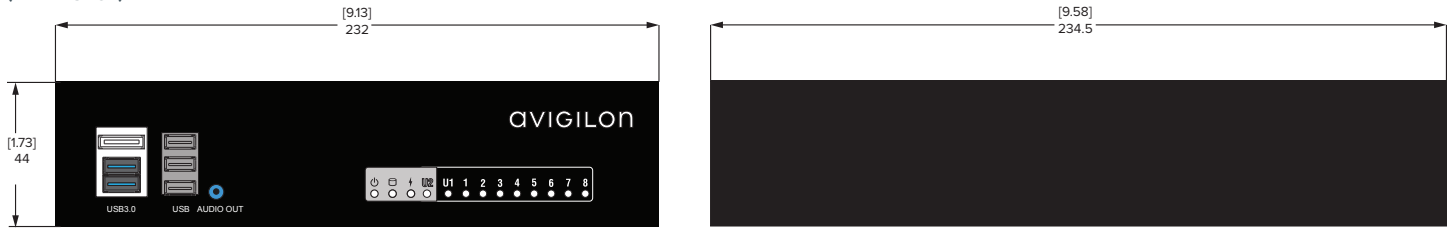

*Supports up to 29MP camera resolution

HDMI® video out for HD video monitoring

Up to 12 TB effective recording capacity

*Requires Enterprise license upgrade

Outline Dimensions

HD Video Appliance — 8 Port

(VMA-AS1-8P)