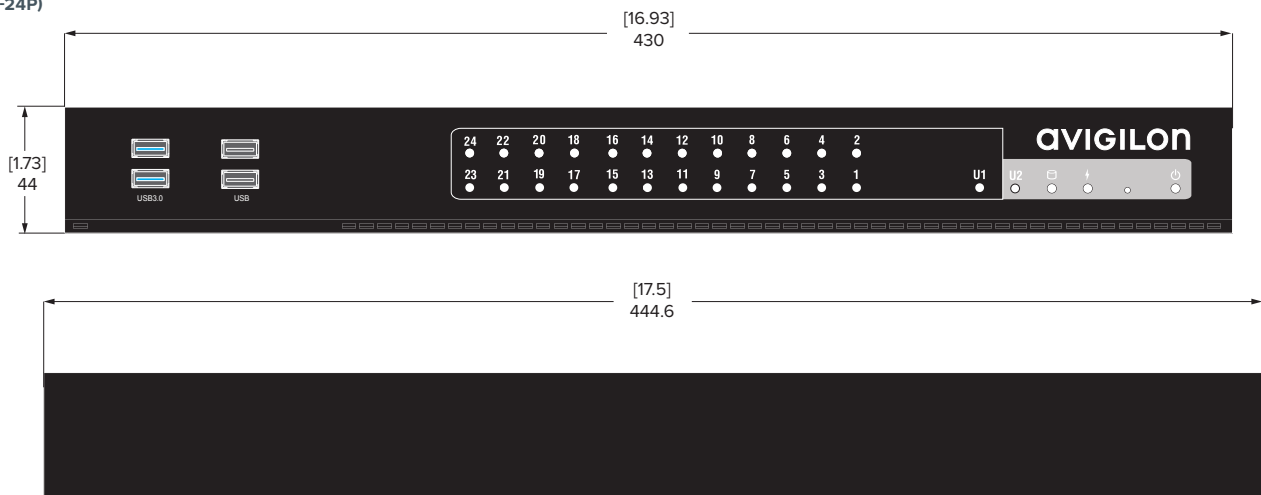

[X.X]	INCHES
X	MM

HD Video Appliance Pro — 16 Port

(VMA-AS1-16P)

HD Video Appliance Pro — 24 Port

(VMA-AS1-24P)

Specifications

		HD VIDEO APPLIANCE 8-PORT	HD VIDEO APPLIANCE PRO 16-PORT	HD VIDEO APPLIANCE PRO 24-PORT				
SYSTEM	Control Center Edition	Core; Standard and Enterprise compatible	Standard; Enterprise compatible	Standard; Enterprise compatible				
	Recording Rate	Up to 10 MB/s	Up to 32 MB/s	Up to 32 MB/s				
	Playback Rate	Up to 10 MB/s	Up to 10 MB/s	Up to 10 MB/s				
	Camera Channels	8	16	24				
	Recording Image Rate	Up to 30 images per second per channel	Up to 30 images per second per channel	Up to 30 images per second per channel				
	Local Viewing	Yes	Yes	Yes				
	Operating System	Microsoft® Windows Embedded Standard 7 (64 bit)	Microsoft® Windows Embedded Standard 7 (64 bit)	Microsoft® Windows Embedded Standard 7 (64 bit)				
	Hard Disk Drive Configuration	1 x 3.5" SATA (AV Rated)	RAID 5 — Up to 4 x 3.5" SATA (AV rated)	RAID 5 — Up to 4 x 3.5" SATA (AV rated)				
	Recording Storage Capacity	Up to 4 TB	Up to 12 TB	Up to 12 TB				
	Processor	Core i3-3220	Intel Core i7-3770	Intel Core i7-3770				
	Memory	4 GB DDR3	8 GB DDR3	8 GB DDR3				
	Video Outputs	1 VGA + 1 HDMI; up to 1920 x 1080	1 VGA + 1 HDMI; up to 1920 x 1080	1 VGA + 1 HDMI; up to 1920 x 1080				
	PoE Ports	8 x 10/100 (802.3at)	16 x 10/100 (802.3at)	24 x 10/100 (802.3at)				
	Total PoE Output	70W	270W	270W				
	Uplink	(1) 10/100/1000 Mbps Combo SFP	(1) 10/100/1000 Mbps Combo SFP	(1) 10/100/1000 Mbps Combo SFP				
	Network Interface Controller	(1) 10/100/1000 Mbps RJ-45	(1) 10/100/1000 Mbps RJ-45	(1) 10/100/1000 Mbps RJ-45				
	Switch Control	Managed Switch with Web-based UI	Managed Switch with Web-based UI	Managed Switch with Web-based UI				
	Port Mirroring	Many-to-one (Tx/Rx)	Many-to-one (Tx/Rx)	Many-to-one (Tx/Rx)				
USB	3 x USB 2.0; 2 x USB 3.0	4 x USB 2.0; 2 x USB 3.0	4 x USB 2.0; 2 x USB 3.0					
MECHANICAL	Form Factor	Small form factor	1U					
	Dimensions (LxWxH)	234.5 mm x 232 mm x 44 mm; 9.58" x 9.13" x 1.73"	430 mm x 444.6 mm x 44 mm 16.93" x 17.5" x 1.73"					
	Weight	3 kg; 6.4 lb	10 kg; 22 lb					
ELECTRICAL	Power Input	100 to 240 VAC, 50/60 Hz	100 to 240 VAC, 50/60 Hz					
	Power Supply	Single non-redundant	Single non-redundant					
	Power Consumption	80 W min.; 120 W max.	100 W min.; 420 W max.					
ENVIRONMENTAL	Operating Temperature	0°C to 40°C (32°F to 104°F)						
	Storage Temperature	-40° C to 65° C (-40° F to 149° F)						
	Humidity	10 - 90% Relative humidity (non-condensing)						
CERTIFICATIONS	Certifications/Directives	UL	cUL	CE	RoHS	WEEE	RCM	
		EAC	PSB (16/24 port)	NOM	VCCI	Anatel	KC	
	Safety	UL 60950-1			CSA 60950-1	IEC/EN 60950-1		
	Electromagnetic Emissions	FCC Part 15 Subpart B Class A			IC ICES-003	EN 55022	EN 61000-3-2	EN 61000-3-3
	Electromagnetic Immunity	EN 50130-4	EN 61000-4-2	EN 61000-4-3	EN 61000-4-4	EN 61000-4-5	EN 61000-4-6	
		EN 61000-4-8	EN 61000-4-11					
ORDERING INFORMATION	VMA-AS1-8P2	2.0 TB storage, 8 Port HD Video Appliance						
	VMA-AS1-8P4	4.0 TB storage, 8 Port HD Video Appliance						
	8C-ACC5-COR-STD-UPG	ACC 5 upgrade license from Core to Standard edition for 8 camera channels						
	8C-ACC5-STD-ENT-UPG	ACC 5 upgrade license from Standard to Enterprise edition for 8 camera channels						
	VMA-AS1-16P06	6.0 TB storage, 16 Port HD Video Appliance Pro						
	VMA-AS1-16P09	9.0 TB storage, 16 Port HD Video Appliance Pro						
	VMA-AS1-16P12	12 TB storage, 16 Port HD Video Appliance Pro						
	16C-ACC5-STD-ENT-UPG	ACC 5 upgrade license from Standard to Enterprise edition for 16 camera channels						
	VMA-AS1-24P09	9.0 TB storage, 24 Port HD Video Appliance Pro						
	VMA-AS1-24P12	12 TB storage, 24 Port HD Video Appliance Pro						
	24C-ACC5-STD-ENT-UPG	ACC 5 upgrade license from Standard to Enterprise edition for 24 camera channels						
	ENC-4P-H264	4-Port H.264 Video Encoder with 4 Audio Inputs and 4 Audio Outputs						
	ENC-BRK1U	1U EIA (19") Rack Mountable Bracket for 3 ENC-4P-H264						