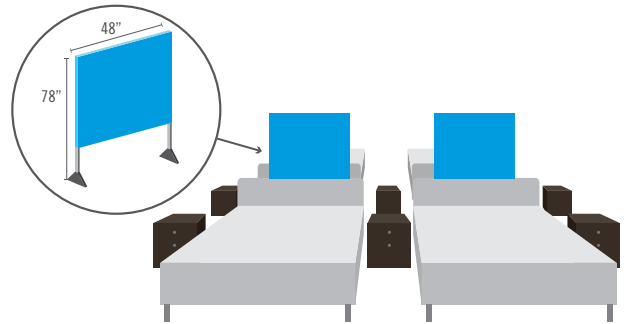

HANGING OPTIONS*

4 BED PACKAGE **\$259**

PACKAGE INCLUDES: 2 48"x48" Double sided PrimaTex EZ Room Hangers. 1 12"x36" Double Sided post stand on a 65" Post

6 BED PACKAGE **\$449**

PACKAGE INCLUDES: 3 48"x48" Double sided PrimaTex EZ Room Hangers. 2 12"x36" Double Sided post stand on a 65" Post

GALLERY EXPERIENCE **\$649**

PACKAGE INCLUDES: 4 48"x48" Double sided PrimaTex EZ Room Hangers. 3 12"x36" Double Sided post stand on a 65" Post

FLOOR STANDING OPTIONS

4 BED PACKAGE **\$479**

PACKAGE INCLUDES: 2 48"x48" Double Sided Bella Stand with zipper - Overall Sign Height 78."

6 BED PACKAGE **\$899**

PACKAGE INCLUDES: 3 48"x48" Double Sided Bella Stand with zipper - Overall Sign Height 78." 2 12"x36" Double Sided post stand on a 65" Stand

GALLERY EXPERIENCE **\$1,249**

PACKAGE INCLUDES: 4 48"x48" Double Sided Bella Stand with zipper - Overall Sign Height 78." 3 12"x36" Double Sided post stand on a 65" Stand

- SINGLE-SIDED DOUBLE-SIDED D/S BELLA
- \$89** PRIMATEX (Hanging) **\$99** PRIMATEX (Hanging) **\$269** SOFT WALL (Standing)

#2 Choose your designs (PLEASE PROVIDE SKU'S FROM LOOKBOOK)

Only use "Front" Column for Primatex Single-Sided