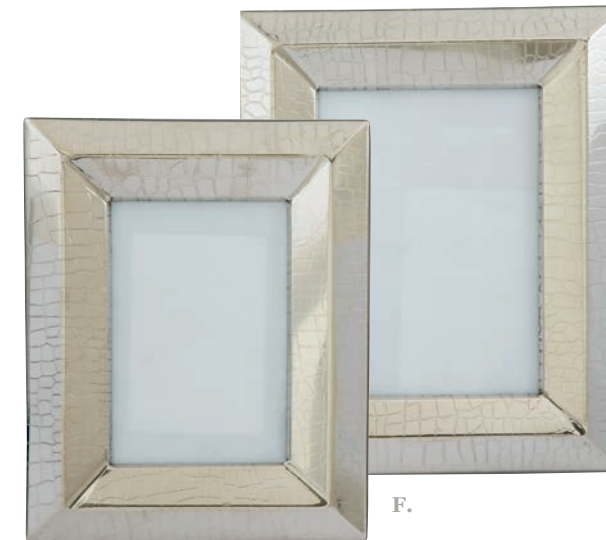

CHAMPAGNE *glam*

Celebrate the glamor of delicate patterns, graceful designs, and shiny textures by raising your glasses to the sleek, stylish elegance of champagne-colored accessories.