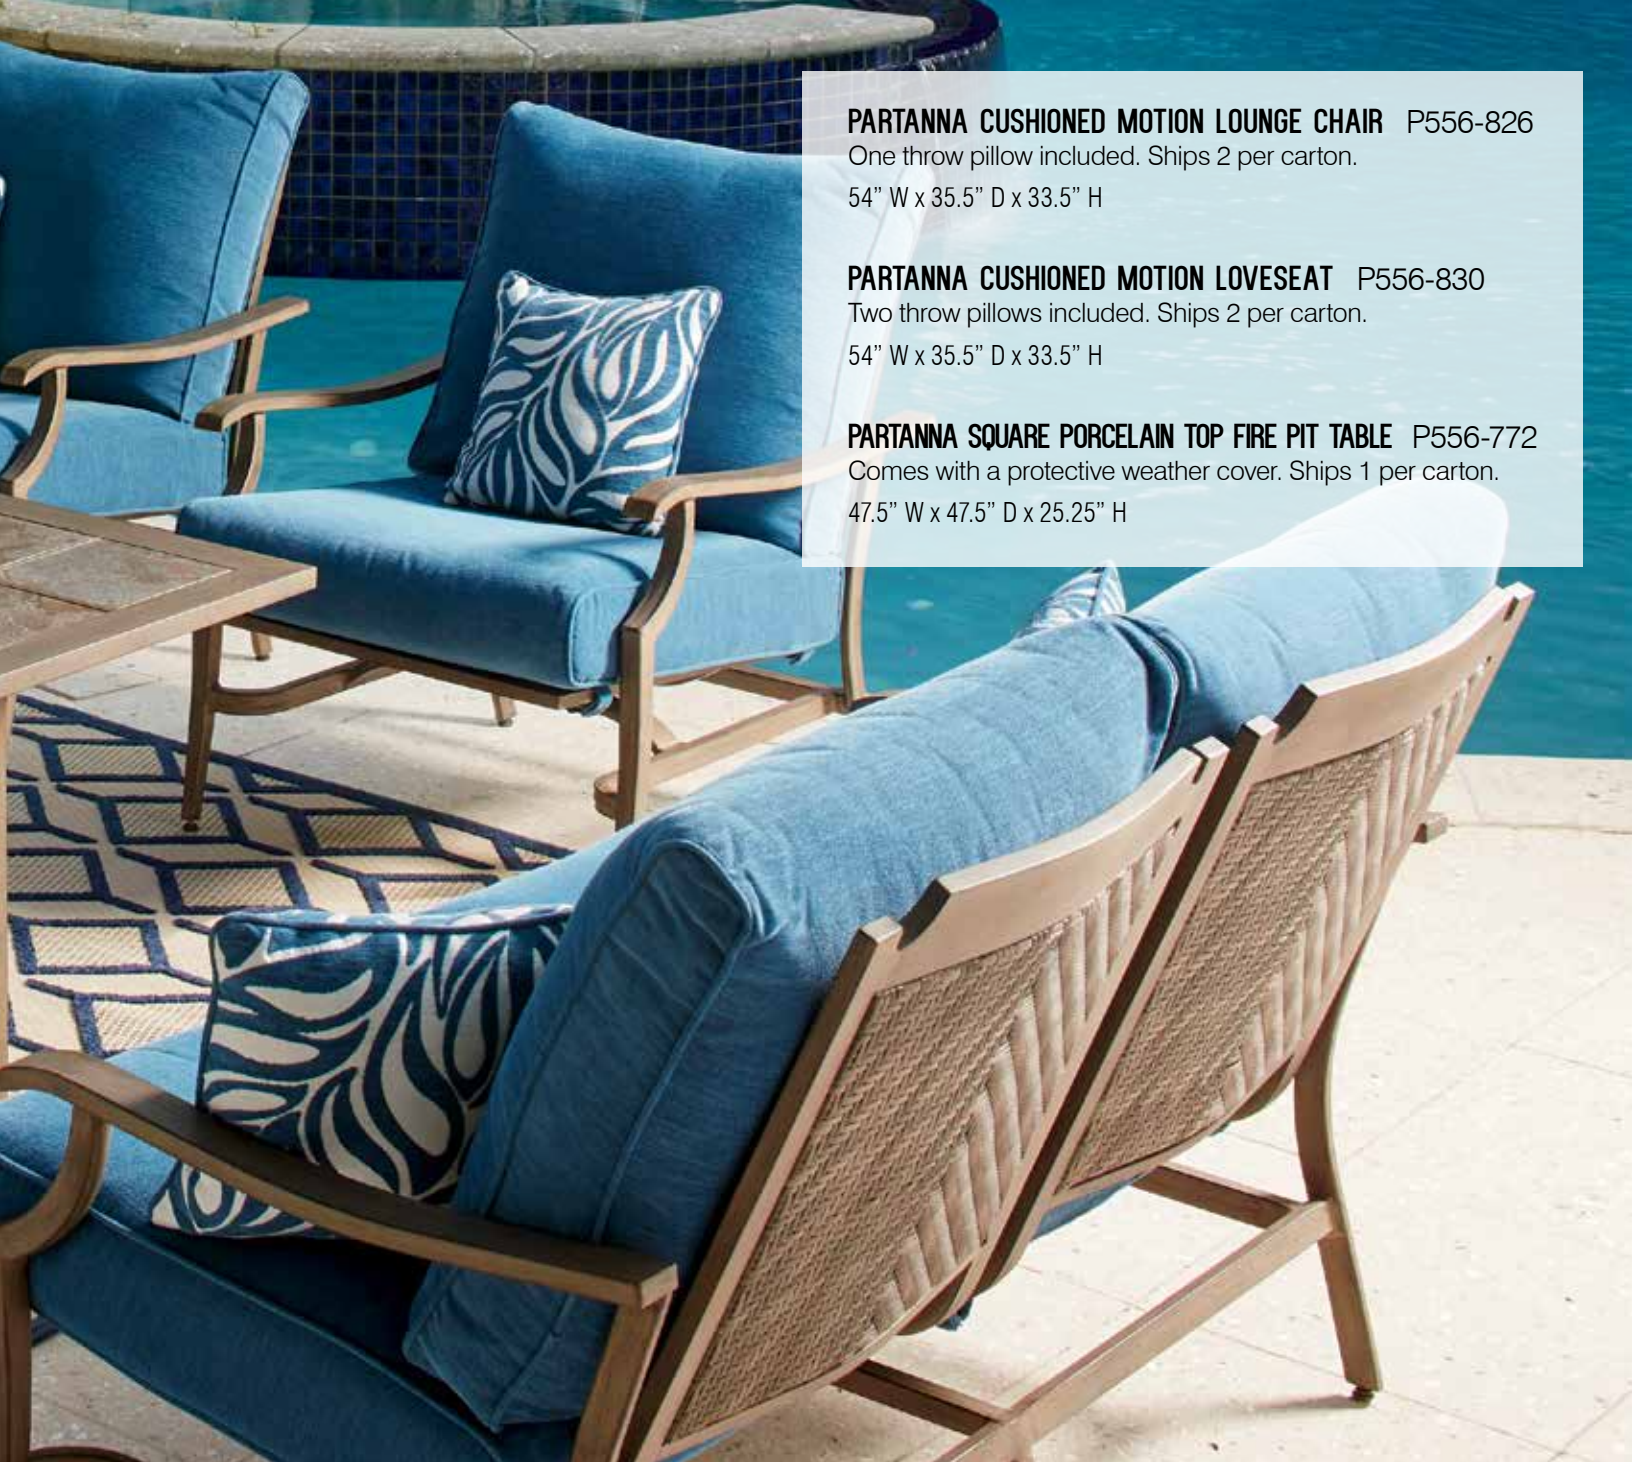

PARTANNA CUSHIONED MOTION LOUNGE CHAIR P556-826

One throw pillow included. Ships 2 per carton.

54" W x 35.5" D x 33.5" H

PARTANNA CUSHIONED MOTION LOVESEAT P556-830

Two throw pillows included. Ships 2 per carton.

54" W x 35.5" D x 33.5" H

PARTANNA SQUARE PORCELAIN TOP FIRE PIT TABLE P556-772

Comes with a protective weather cover. Ships 1 per carton.

47.5" W x 47.5" D x 25.25" H

PARTANNA FIRE PIT CHAT SET

Featuring rust free aluminum frames with woven resin wicker. Sun resistant Nuvela solution dyed polyester fabric. Lounge chairs and loveseats have motion spring action. Fire pit includes CSA approved stainless steel 50,000 BTU burner with battery operated ignition system, adjustable flame control, burner cover, glass stones and protective weather cover. One throw pillow with motion lounge chair and 2 throw pillows with motion loveseat.

For square fire pit order 1 of the following pkgs: P556-772/826(2); P556-772/830(2); or P556-772/826/830.