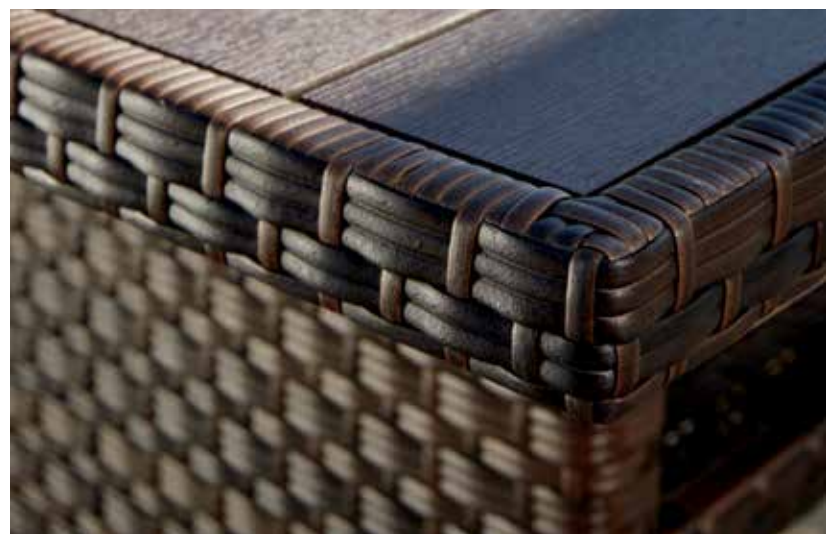

SALCEDA BEIGE/BROWN RECTANGULAR MULTI-USE TABLE P451-625

59" W x 34" D x 28.5" H

SALCEDA BEIGE/BROWN CUSHIONED LOUNGE CHAIR P451-820

24 & 3/5" W x 26 & 7/9" D x 33.25" H

SALCEDA BEIGE/BROWN CUSHIONED SOFA SECTIONAL & CHAIR P451-822

RAF Sofa: 79.13" x 30.31" x 32.87"

LAF Sofa: 73" x 30.31" x 32.87"

Chair: 24 and 3/5" x 26 and 7/9" x 33.25"