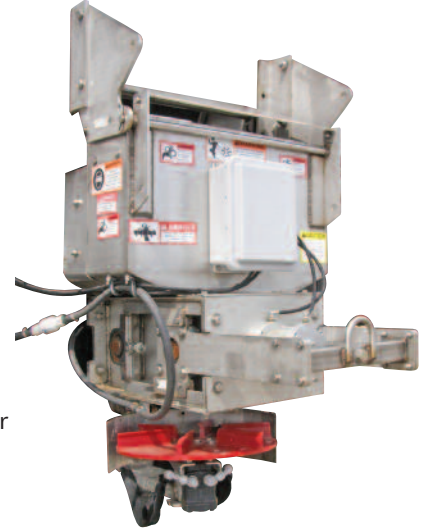

Salt Slurry Generator

**Salt Slurry
GENERATOR**

Salt Slurry Generator

- Increases salt volume by 25%
- More grains per square foot
- Brine process activates faster, thus melting snow & ice faster
- More material stays on the road surface
- Helps create safer roads faster

BEFORE Salt Slurry Generator

AFTER Salt Slurry Generator

Please Note the Monroe Salt Slurry Generator is only available for the MCV V-Box Spreader