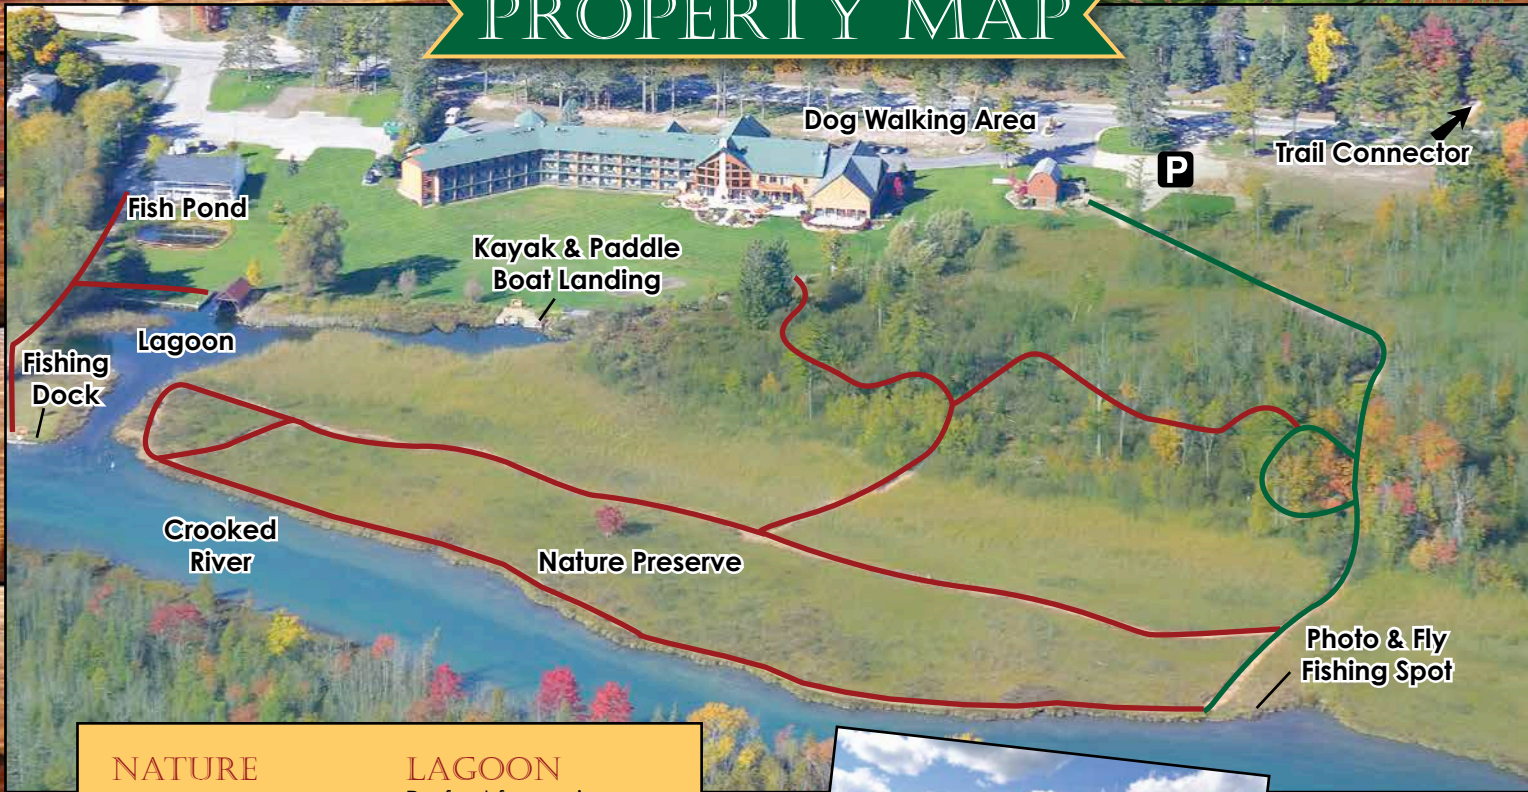

6845 US 31 N, Alanson, MI 49706
231-548-5000 or 866-548-0700
crookedriverlodge.com

CROOKEDRIVERLODGE.COM • 866-548-0700

PROPERTY MAP

NATURE TRAILS

A pleasant walk through the woods and near the river. Some areas may be wet, sturdy footwear recommended.

Wood Chip Trail —
Rustic Hiking Route —

SNOW SHOES

Available at the front desk. These may be used on our trails.

FISH POND

Fish food at the front desk.

FISHING DOCK

1 hour boat landing.

PADDLE BOATS/KAYAKS

Life jackets available at the front desk.

LAGOON

Perfect for rowing or paddling. No swimming or motoring.

TRAIL CONNECTOR

Access to ATV, snowmobile and hiking/running trails.

DOGS

Must be on a leash and please clean up after your pet.

NATURE PRESERVE

Area may be wet, trails under construction. Some perfect fly fishing spots make it worth the adventure.

P Trailer & Nature Trail Parking

Wildlife Sightings

These can be seen throughout our property. Please, take nothing but photos and leave nothing but footprints.