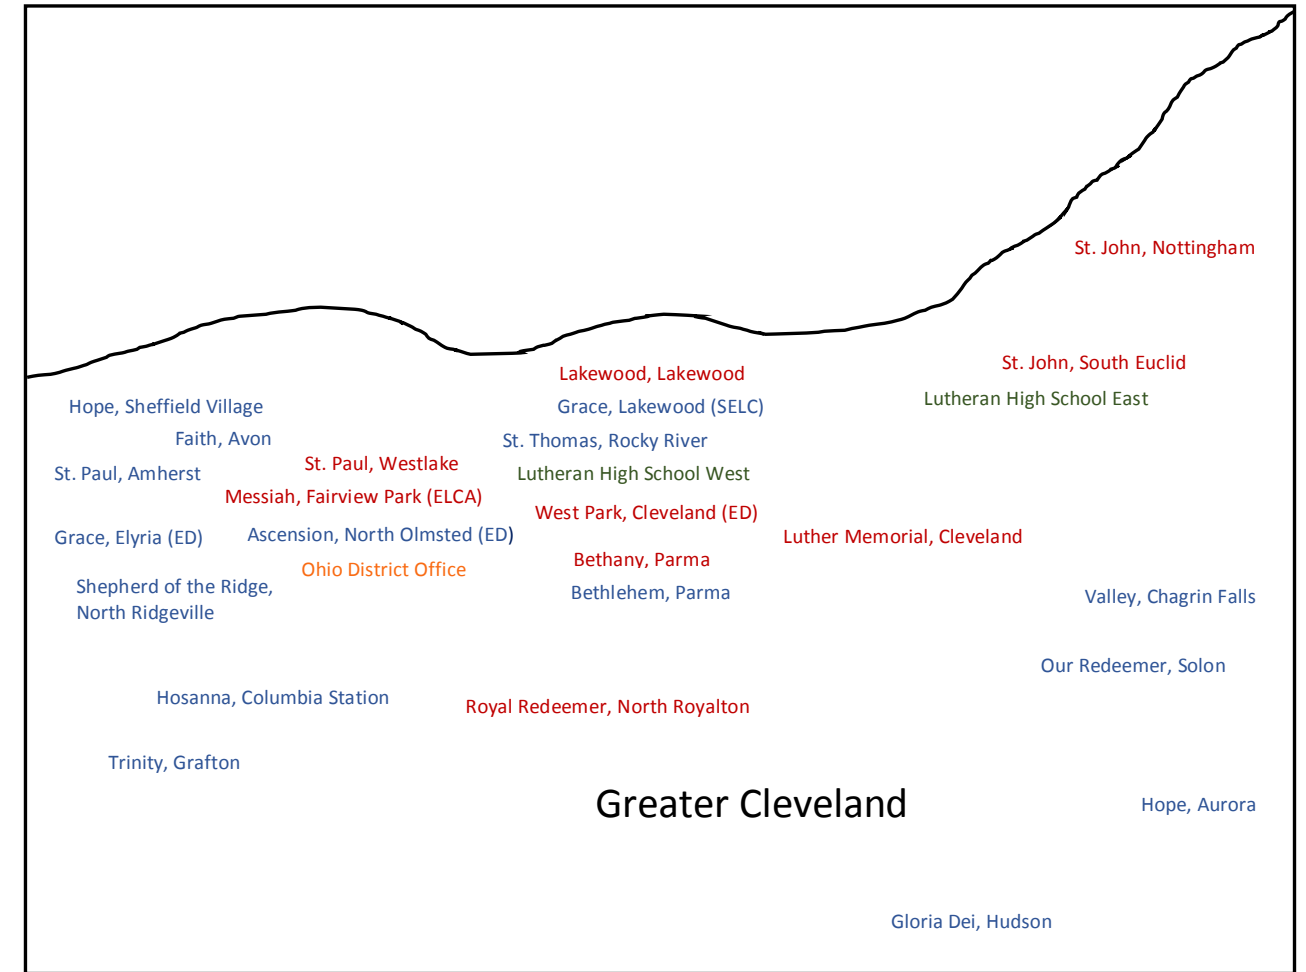

Lutheran Schools of Ohio

High Schools (2)

Elementary Schools (18)

Free Standing Early Childhood Centers (41)

ED = English District (4) SELC = Slovak District (2)

ELCA = Evangelical Lutheran Church of America (3)

THE OHIO DISTRICT

Ohio • Kentucky • West Virginia

“Christ’s love compels us...”

Ohio District Office

6451 Columbia Rd.

P.O. Box 38277

Olmsted Falls, OH 44138

(440) 235-2297