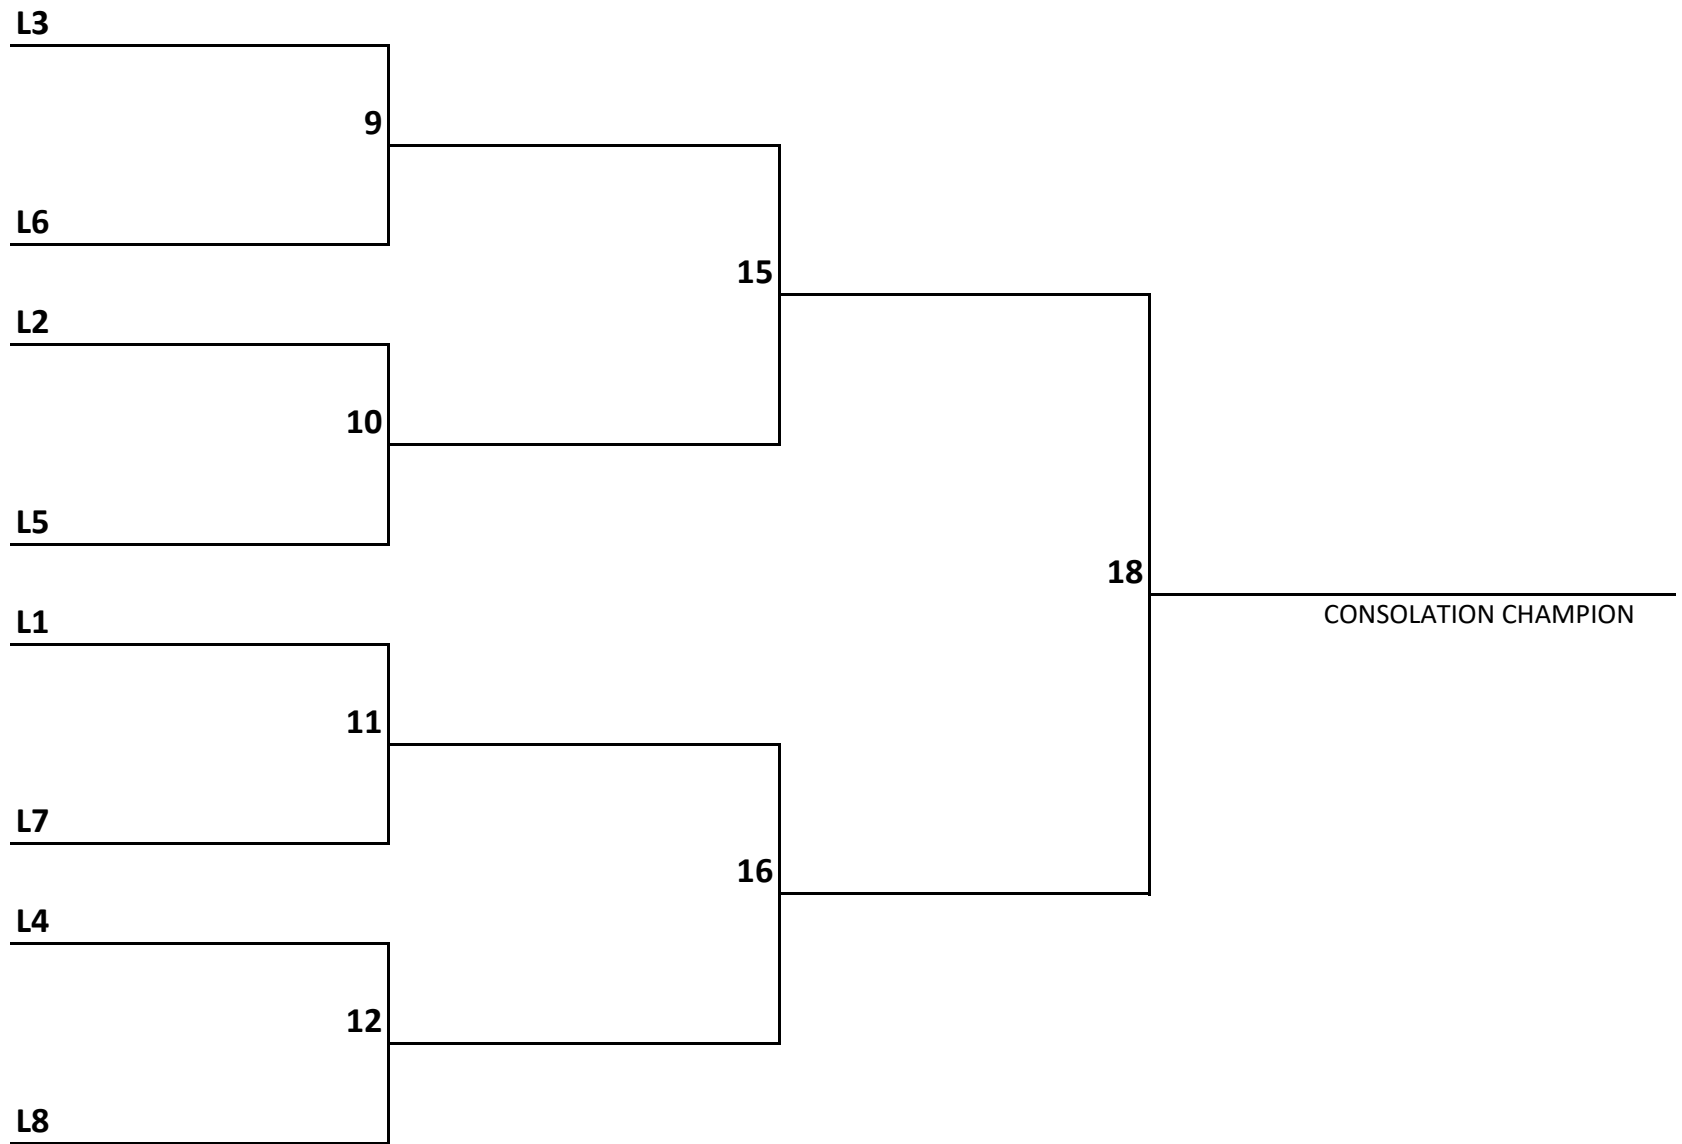

Note: Bottom team is the HOME team - wear light/white jerseys

Note: Bottom team is the HOME team - wear light/white jerseys

THURSDAY	
5:00	1
6:15	2
7:30	3

FRIDAY	
5:00	4
6:15	5
7:30	6

SATURDAY	
9:00	7
10:15	8
11:30	9
12:45	10
2:00	11
3:15	12
4:30	13
5:45	14
7:00	15
8:15	16

SUNDAY	
1:00	17
2:15	18
3:30	19