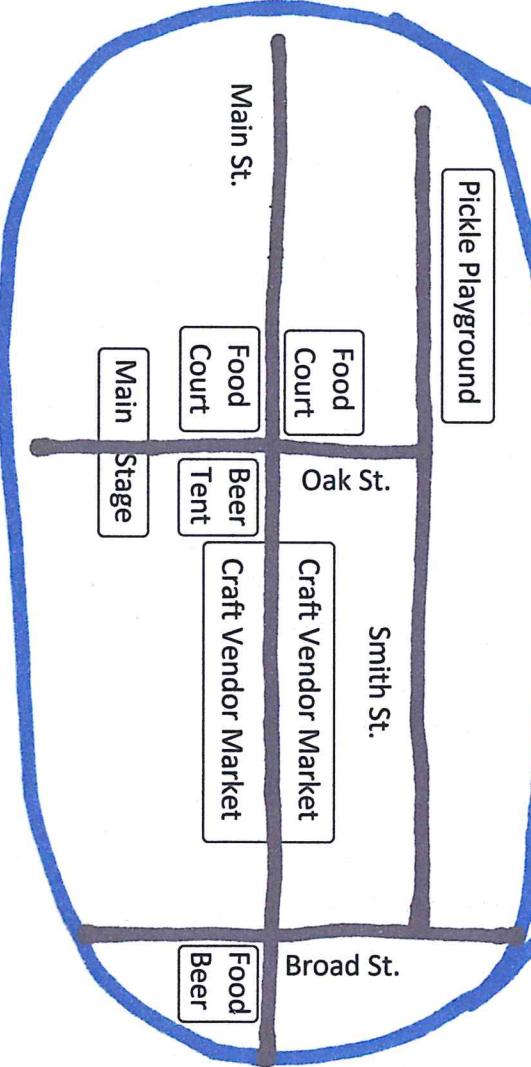

Parking for Free Shuttle at Legacy High School

Alice Ponder Elementary Parking

Rogene Worley Middle School Parking

Main St.

Pleasant Ridge Drive

Walnut Creek Dr.

Oak St.

Main St.

Smith St.

Elm St.

Handicapped Parking

Geyer Field Parking

RL Anderson Stadium Parking

Broad St.

Walnut Creek Dr.

Parade Route

Graves St.

Parade Route

Main St.

Dallas St.

Free Public Parking

Parade Route

Google Maps Main St

Map data ©2018 Google 1000 ft

- closed starting Sat.

- closed starting Fri

- access to FB public parking w/ street closures