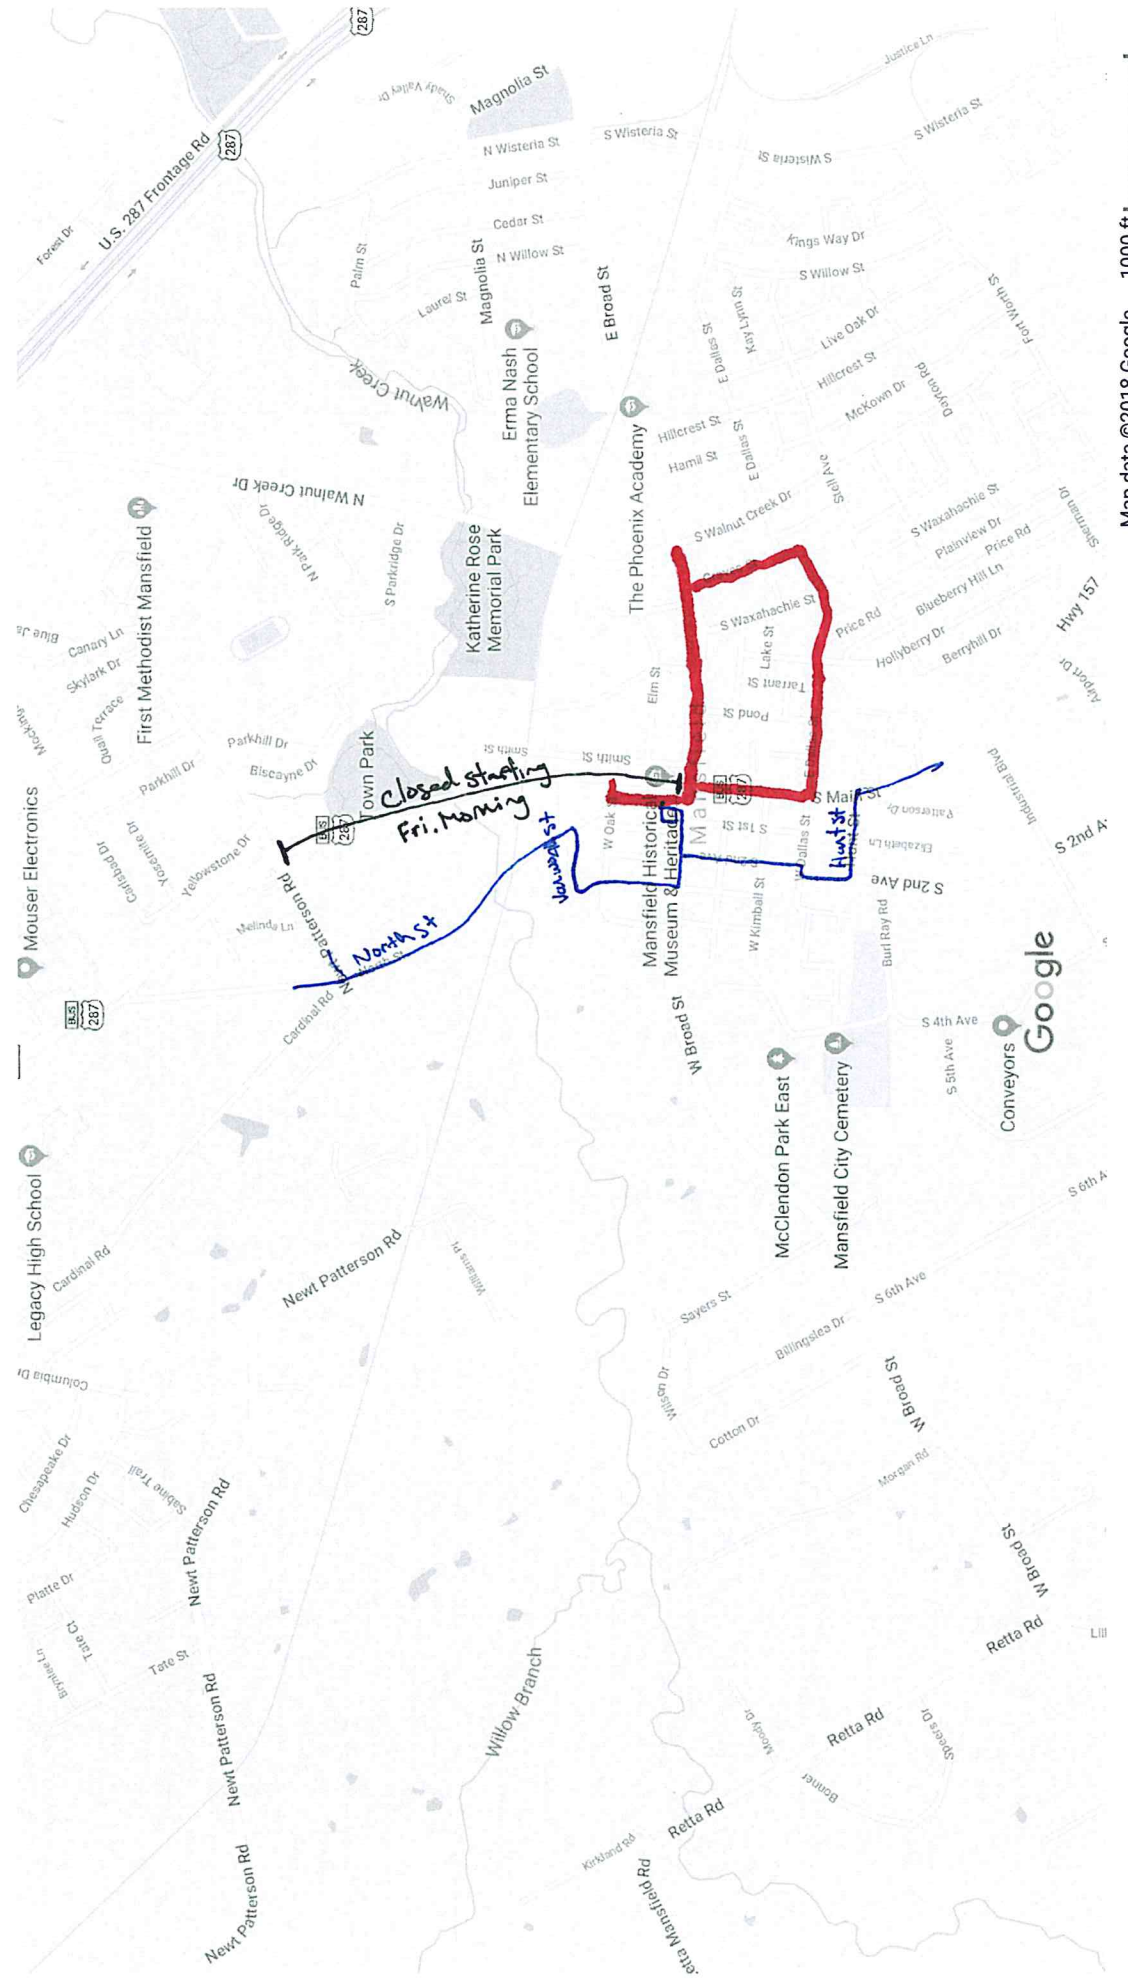

Parking for Free Shuttle at Legacy High School

Alice Ponder Elementary Parking

Rogene Worley Middle School Parking

Main St.

Pleasant Ridge Drive

Walnut Creek Dr.

Oak St.

Main St.

Smith St.

Elm St.

Handicapped Parking

Geyer Field Parking

RL Anderson Stadium Parking

Broad St.

Walnut Creek Dr.

Parade Route

Graves St.

Parade Route

Main St.

Dallas St.

Free Public Parking

Parade Route

Google Maps Main St

Map data ©2018 Google 1000 ft

- closed starting Sat.

- closed starting Fri

- access to FB public parking w/ street closures