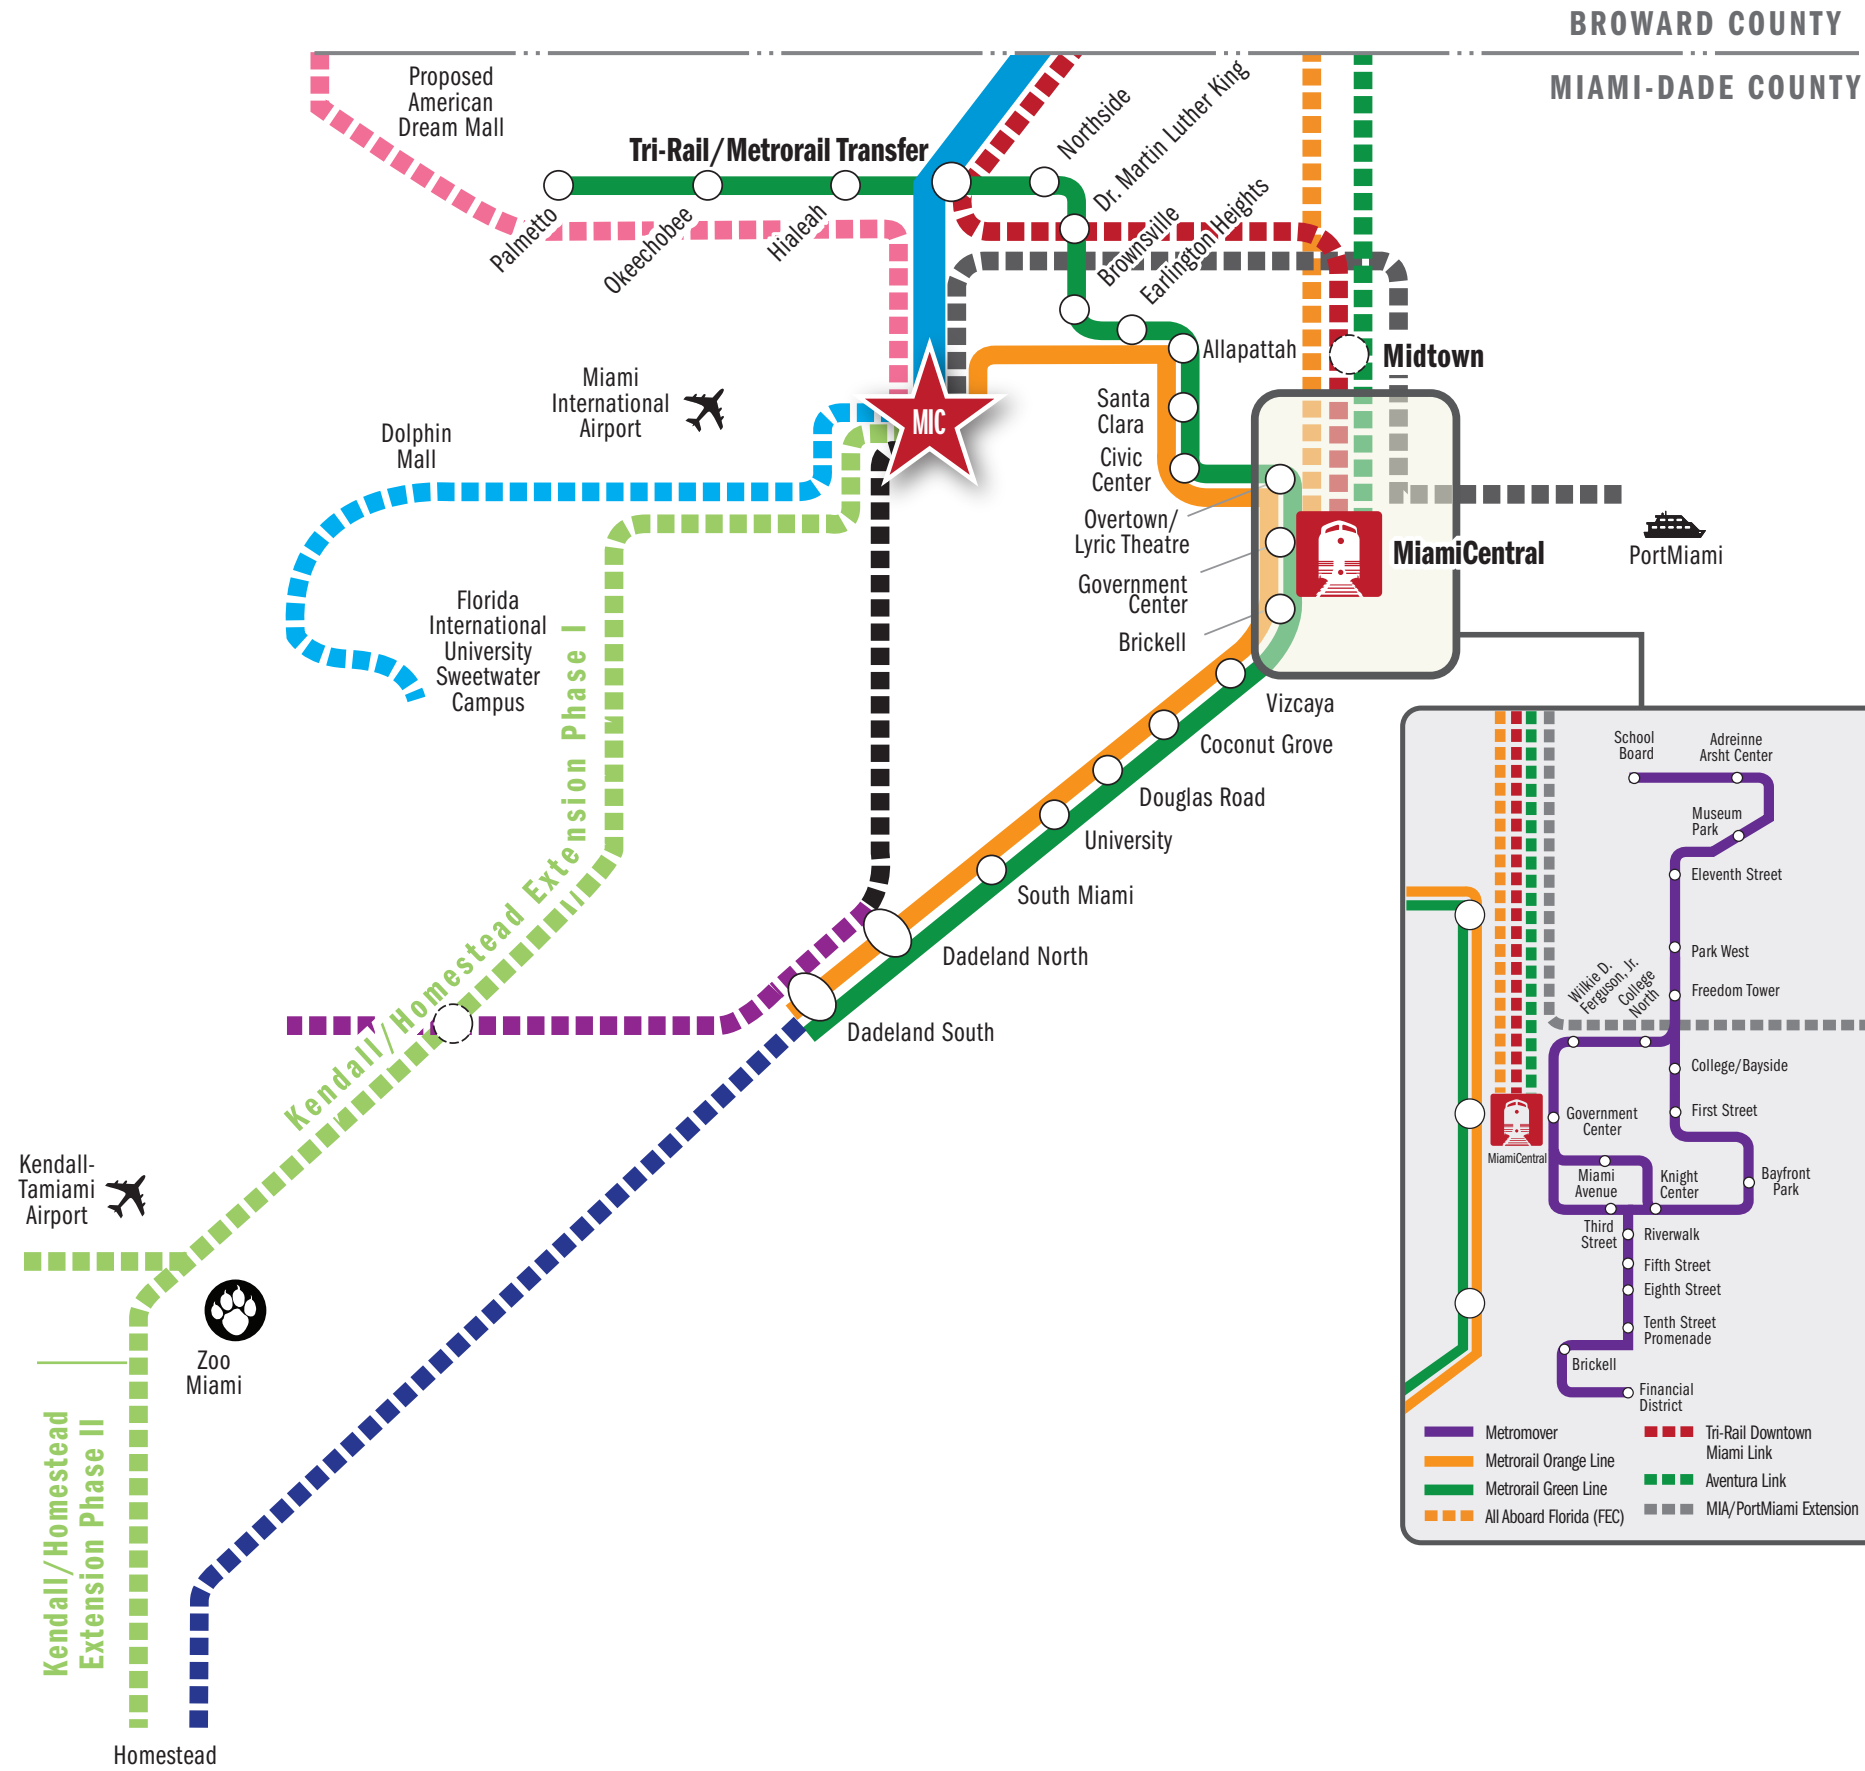

# Miami-Dade Rail Opportunities

SOUTH FLORIDA  
REGIONAL  
TRANSPORTATION  
AUTHORITY

### Existing Rail Transit Facilities

- Tri-Rail
- Metrorail Orange Line
- Metrorail Green Line
- Metromover
- Miami Intermodal Center
- Existing Transit Station

### Proposed Rail Transit Facilities

- MiamiCentral
- Future Transit Station
- Tri-Rail Downtown Miami Link
- All Aboard Florida (FEC)
- Dolphin/East-West Extension (CSX)
- Kendall/Homestead Extension
- Aventura Link
- US 1 Extension (FDOT)
- Ludlam Corridor (FEC)
- MIA/PortMiami Extension
- Kendall Link
- Okeechobee Link