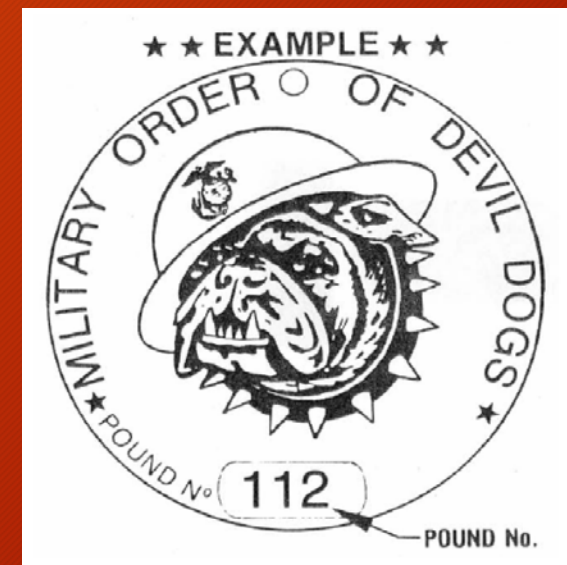

# Types of Identification Discs

- ❖ Brass / Gold plated disc - Worn by all Past and Present Kennel Staff
- ❖ Nickel / Silver plated disc - Worn by Pack Officers and other members
- ❖ 50<sup>th</sup> Anniversary disc - Authorized for wear by dogs who attended the Supreme Growl in Dallas , TX in 1989
- ❖ 75<sup>th</sup> Anniversary disc - Authorized for wear by all dogs registered at the National Convention in Charleston, WV in 2014
- ❖ Past Chief Devil Dog disc - Authorized for wear by Past Chief Devil Dogs only

# Front Side Detail

The Front Side of the Brass or Nickel disc:

- ❖ The Pound Number is etched to the right of "Pound No"

# Reverse Side Detail - Member

The Reverse Side of the nickel disc should be etched as follows :

- ❖ First Initial, Last Name on the 1st line.
- ❖ The Pack / State on the 2<sup>nd</sup> Line
- ❖ The License Number on the 3<sup>rd</sup> Line.

# Reverse Side Detail – Pack / Pound Staff

The Reverse Side of the nickel disc should be etched as follows:

Immediately upon receipt:

- ❖ First Initial, Last Name on the 1st line.
- ❖ The License Number on the 3<sup>rd</sup> line.