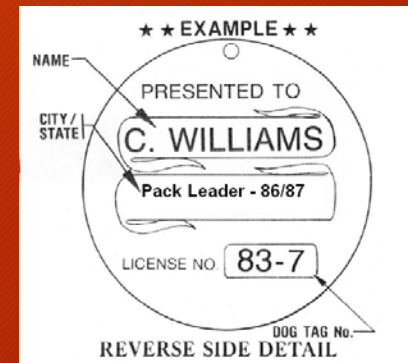

# Front Side Detail

The Front Side of the Brass or Nickel disc:

- ❖ The Pound Number is etched to the right of "Pound No"

# Reverse Side Detail - Member

The Reverse Side of the nickel disc should be etched as follows :

- ❖ First Initial, Last Name on the 1st line.
- ❖ The Pack / State on the 2<sup>nd</sup> Line
- ❖ The License Number on the 3<sup>rd</sup> Line.

# Reverse Side Detail – Pack / Pound Staff

The Reverse Side of the nickel disc should be etched as follows:

Immediately upon receipt:

- ❖ First Initial, Last Name on the 1st line.
- ❖ The License Number on the 3<sup>rd</sup> line.

# Reverse Side Detail - 50<sup>th</sup> Anniversary disc

The Reverse Side of the 50<sup>th</sup> Anniversary disc should be etched as follows:

- ❖ Degree
- ❖ Licence number
- ❖ Name
- ❖ Pound number
- ❖ Pack / State abbreviation