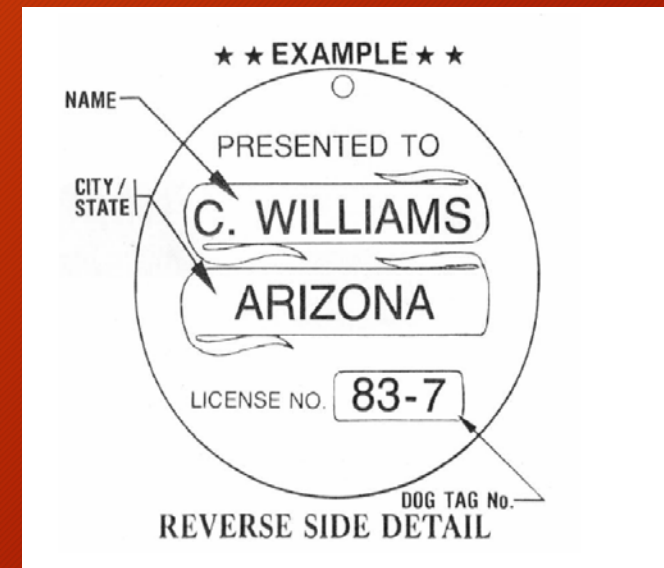

# Front Side Detail

The Front Side of the Brass or Nickel disc:

- ❖ The Pound Number is etched to the right of "Pound No"

# Reverse Side Detail - Member

The Reverse Side of the nickel disc should be etched as follows :

- ❖ First Initial, Last Name on the 1st line.
- ❖ The Pack / State on the 2<sup>nd</sup> Line
- ❖ The License Number on the 3<sup>rd</sup> Line.

# Reverse Side Detail - Kennel Staff

The Reverse Side of the brass disc should be etched as follows :

Immediately upon receipt:

- ❖ First Initial, Last Name on the 1st line.
- ❖ The License Number on the 3<sup>rd</sup> line.

# Reverse Side Detail – Pack / Pound Staff

The Reverse Side of the nickel disc should be etched as follows:

Immediately upon receipt:

- ❖ First Initial, Last Name on the 1st line.
- ❖ The License Number on the 3<sup>rd</sup> line.