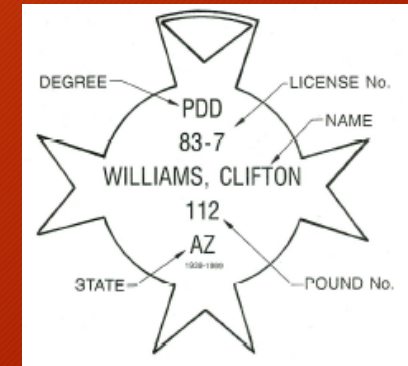

# Front Side Detail

The Front Side of the Brass or Nickel disc:

- ❖ The Pound Number is etched to the right of "Pound No"

# Reverse Side Detail - Member

The Reverse Side of the nickel disc should be etched as follows :

- ❖ First Initial, Last Name on the 1st line.
- ❖ The Pack / State on the 2<sup>nd</sup> Line
- ❖ The License Number on the 3<sup>rd</sup> Line.

# Reverse Side Detail – Pack / Pound Staff

The Reverse Side of the nickel disc should be etched as follows:

Immediately upon receipt:

- ❖ First Initial, Last Name on the 1st line.
- ❖ The License Number on the 3<sup>rd</sup> line.

# Reverse Side Detail - 50<sup>th</sup> Anniversary disc

The Reverse Side of the 50<sup>th</sup> Anniversary disc should be etched as follows:

- ❖ Degree
- ❖ Licence number
- ❖ Name
- ❖ Pound number
- ❖ Pack / State abbreviation