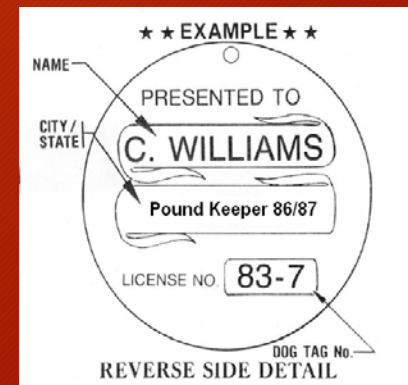

Reverse Side Detail – Pack / Pound Staff

The Reverse Side of the nickel disc should be etched as follows:

Immediately upon receipt:

- ❖ First Initial, Last Name on the 1st line.
- ❖ The License Number on the 3rd line.

When staff service is complete:

Highest office and fiscal year of tenure on the 2nd line.