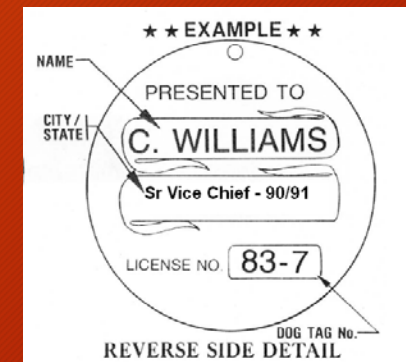

# Front Side Detail

The Front Side of the Brass or Nickel disc:

- ❖ The Pound Number is etched to the right of "Pound No"

# Reverse Side Detail - Member

The Reverse Side of the nickel disc should be etched as follows :

- ❖ First Initial, Last Name on the 1st line.
- ❖ The Pack / State on the 2<sup>nd</sup> Line
- ❖ The License Number on the 3<sup>rd</sup> Line.

# Reverse Side Detail - Kennel Staff

The Reverse Side of the brass disc should be etched as follows :

Immediately upon receipt:

- ❖ First Initial, Last Name on the 1st line.
- ❖ The License Number on the 3<sup>rd</sup> line.

# Reverse Side Detail – Pack / Pound Staff

The Reverse Side of the nickel disc should be etched as follows:

Immediately upon receipt:

- ❖ First Initial, Last Name on the 1st line.
- ❖ The License Number on the 3<sup>rd</sup> line.