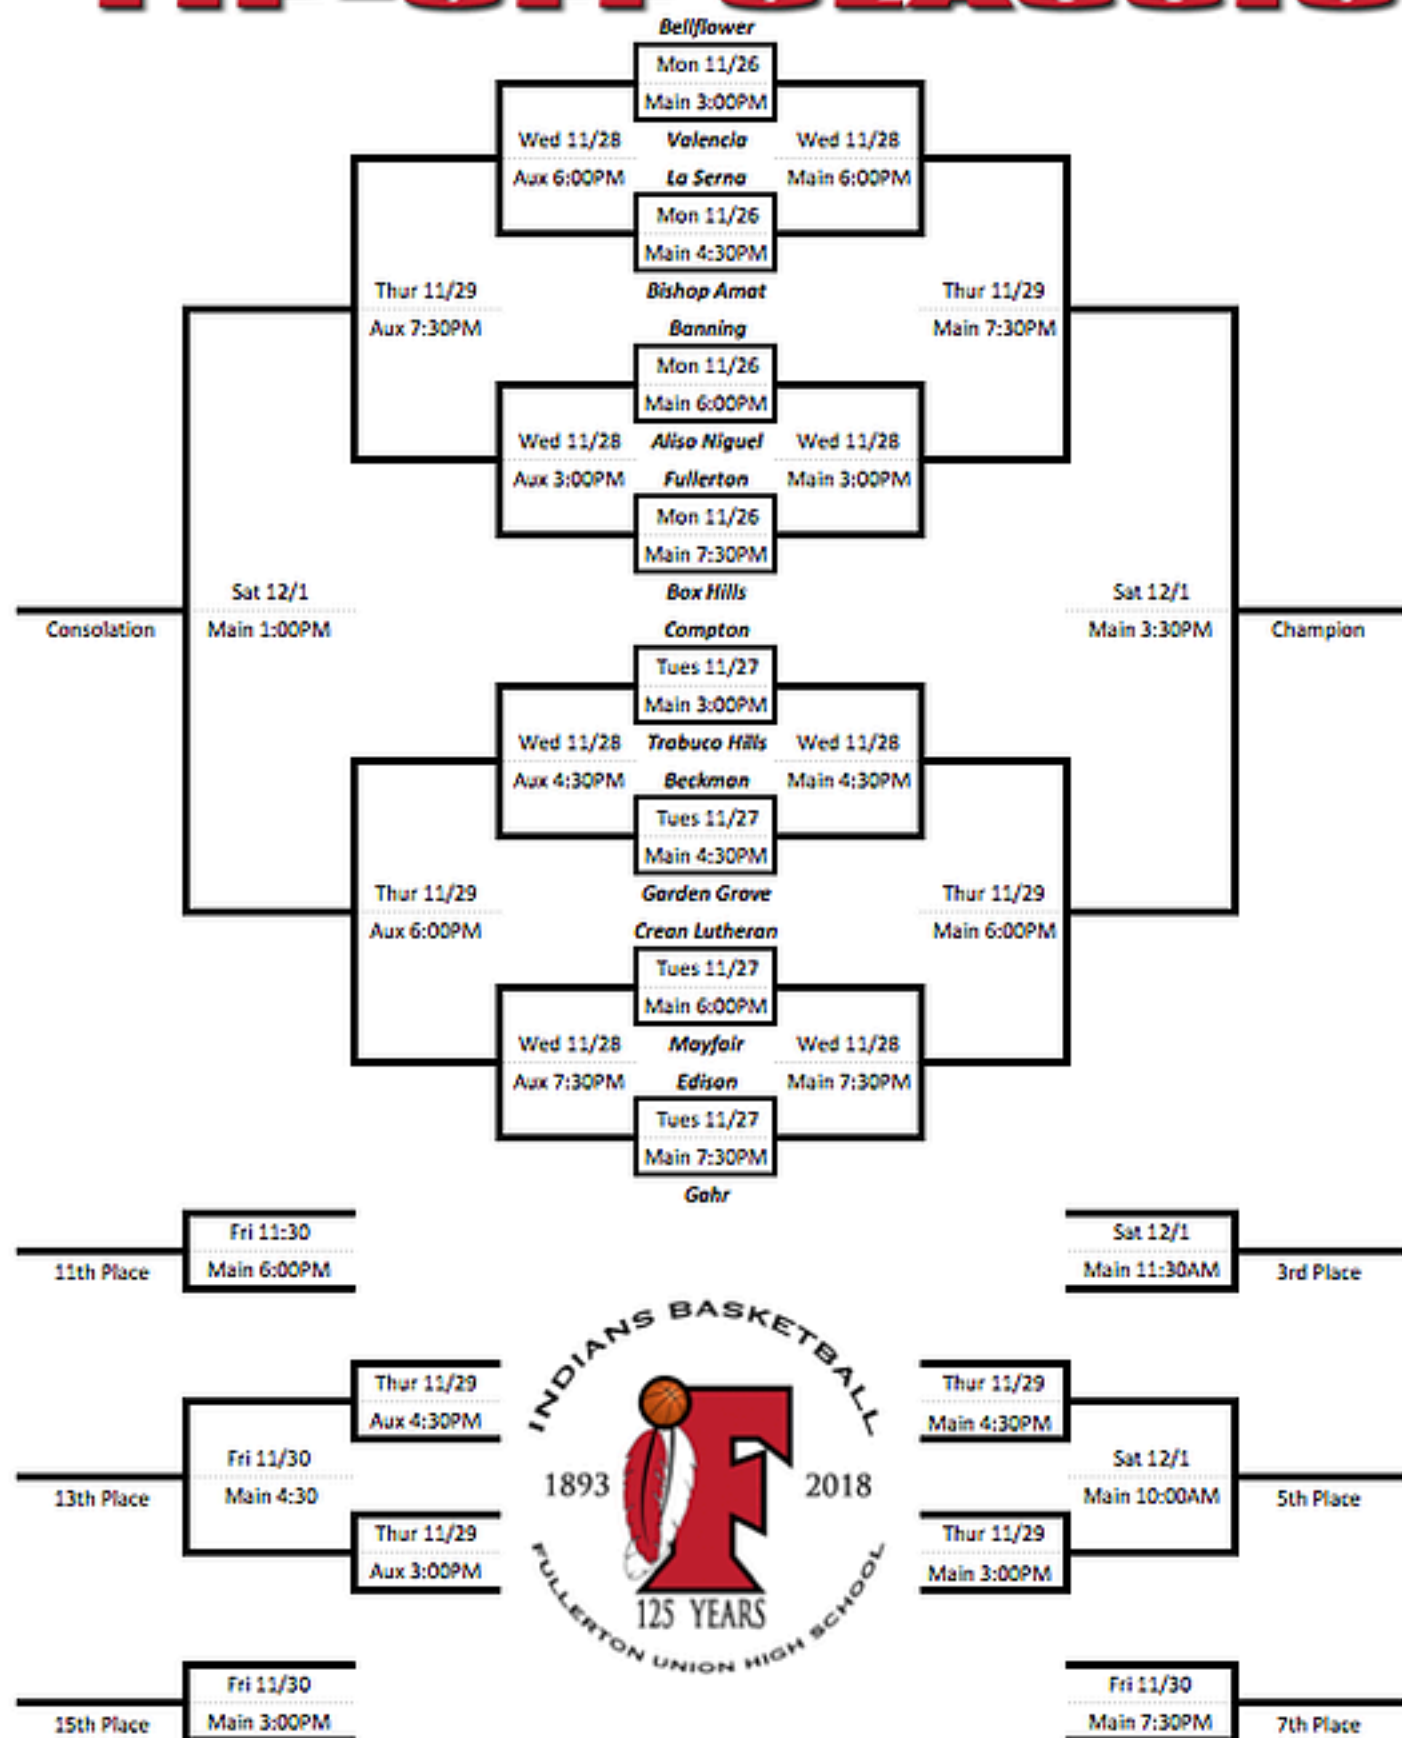

VERNIE FORD

TIP-OFF CLASSIC

201 East Chapman Avenue
 Fullerton CA 92832

Teams listed on the bottom are the designated HOME team and will wear their light-colored uniforms