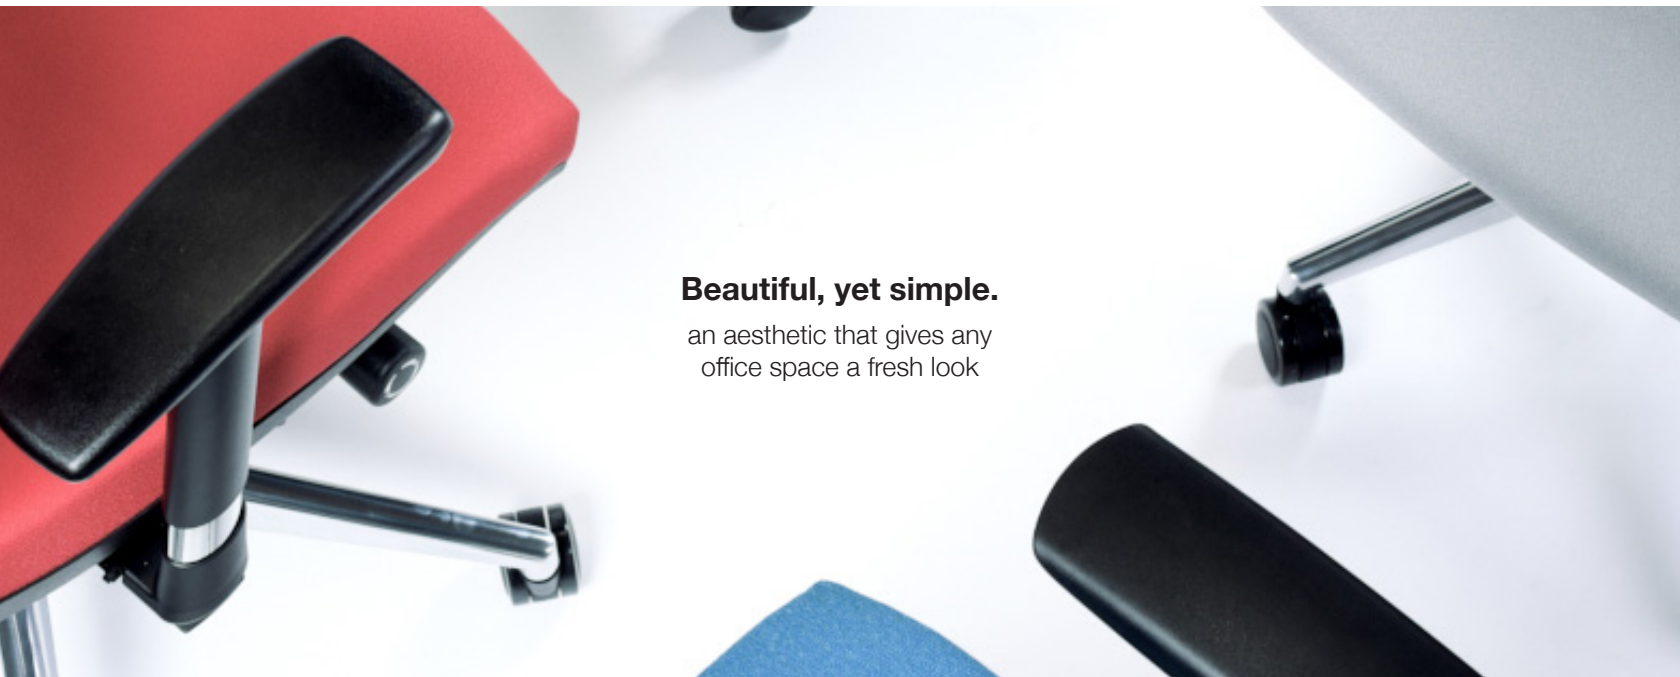

## Get more done.

Your chair is vital to your productivity. It is the part of your workspace that you constantly interact with. To be productive you have to feel right in your chair.

The contours, feel, and function of the Alpha were all thoughtfully designed to work for you and not against you. Let the ergonomics of Alpha help you to get more done.

## Beautiful, yet simple.

an aesthetic that gives any office space a fresh look

### Synchro-Tilt Control Mechanism

- Back/seat recline in a 2:1 ratio
- 4 lockable positions
- Seat depth adjustment
- Easy access side tension spring adjustment

#### Seat:

20" wide x 18" deep,  
2" seat depth adjustment