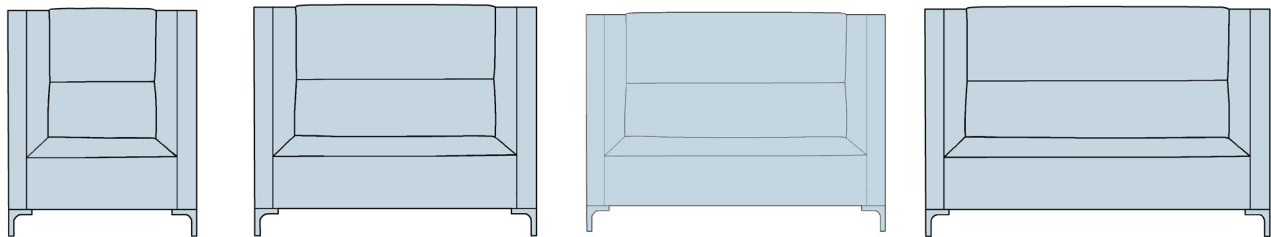

1 Seater

2 Seater

2.5 Seater

3 Seater

Standard Back

Product ID	Description	External Width	Internal Width	Seat Depth	Back Height	Seat Height	Meterage
SHIELDSB1	SHIELD Booth - 1 Seater, Standard back	750	590	520	1200	450	7.0
SHIELDSB2	SHIELD Booth - 2 Seater, Standard back	1350	1190	520	1200	450	8.5
SHIELDSB2.5	SHIELD Booth - 2.5 Seater, Standard back	1650	1490	520	1200	450	9.5
SHIELDB3	SHIELD Booth - 3 Seater, Standard back	1950	1790	520	1200	450	11.0
SHIELDTB1	SHIELD Booth - 1 Seater, Tall back	750	590	520	1600	450	9.5
SHIELDTB2	SHIELD Booth - 2 Seater, Tall back	1350	1190	520	1600	450	11.0
SHIELDTB2.5	SHIELD Booth - 2.5 Seater, Tall back	1650	1490	520	1600	450	12.5
SHIELDTB3	SHILED Booth - 3 Seater, Tall back	1950	1790	520	1600	450	14.0

direct ergonomics

Showroom Level 9, 100 Christie St, St Leonards, NSW • ph 02 8437 5400 • fax 02 9906 5051 • abn 76 003 840 220

© March 2017

• web www.directergonomics.com.au

• email sales@directergo.com.au