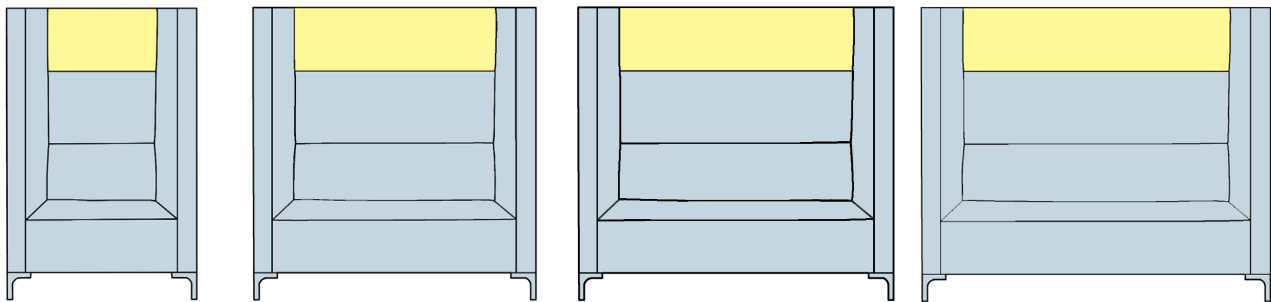

Tall Back

1 Seater

2 Seater

2.5 Seater

3 Seater