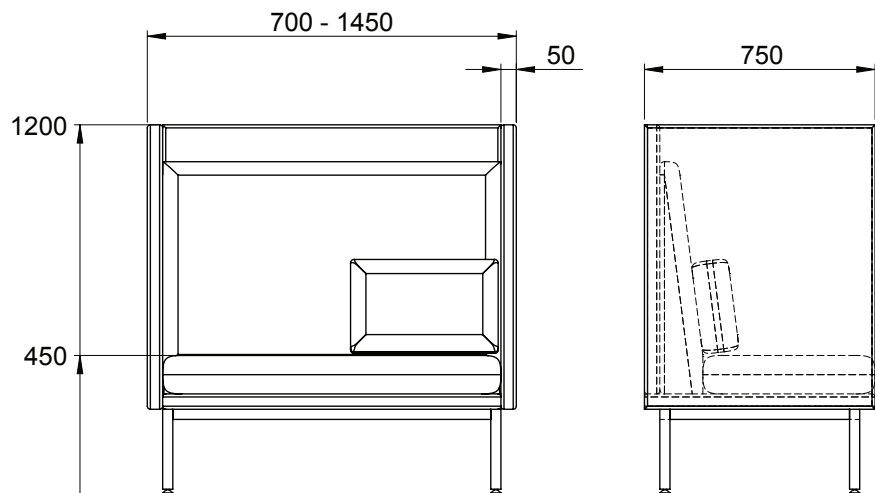

Zest Booth

Product ID	Description	Seat Depth	Seat Width	Seat Height	Back Height	External Depth	External Width	Meterage
ZEST1S	ZEST - 1 seater lounge	500	500	450	925	750	800	xm
ZEST2S	ZEST - 2 seater lounge	500	1100	450	925	750	1200	
ZEST2.5S	ZEST - 2.5 seater lounge	500	1350	450	925	750	1450	

direct ergonomics

Showroom Level 9, 100 Christie St, St Leonards, NSW • ph 02 8437 5400 • fax 02 9906 5051 • abn 76 003 840 220

© March 2017

• web www.directergonomics.com.au

• email sales@directergo.com.au