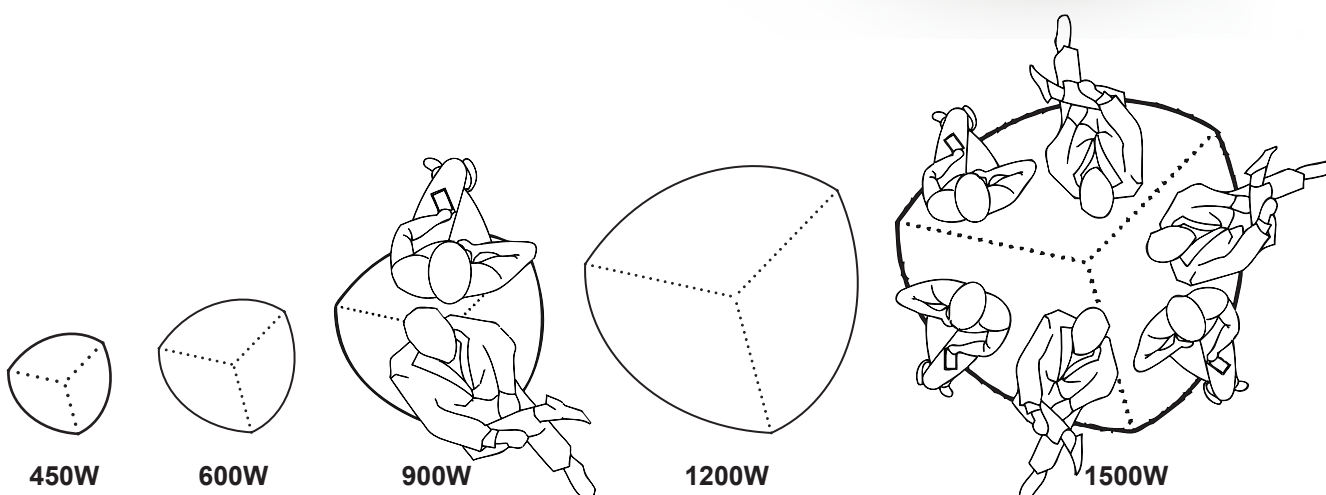

Stone

The Stone is perfect for that contemporary office feel.

Options Available

- Any fabric of your choice
- Top Stitched

Sizes Available