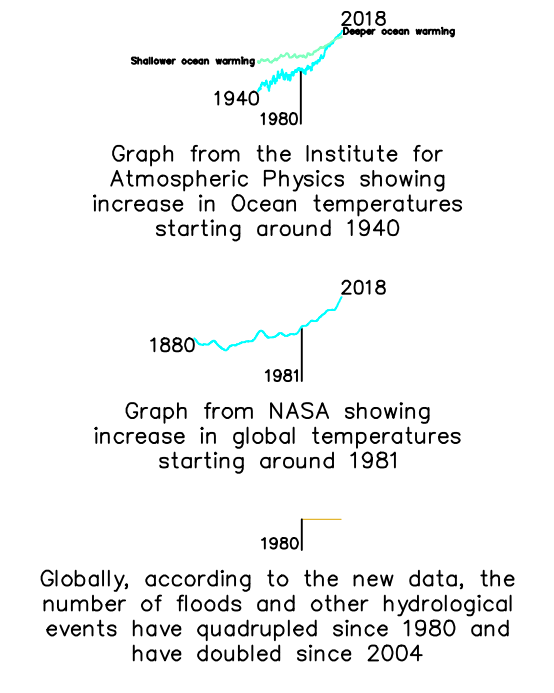

The red horizontal lines and purple numbers are used in this chart to represent those numbers which can be found in the scriptures to determine the age of the Earth and all things pertaining to it. Faithfully God has provided from Adam to Christ all the years necessary to reconcile time from creation to our present day. There is something about looking at a graphical representation of the timing in the scriptures that open up new levels of understanding. It is my hope that those who are able to view this chart will be blessed with greater and deeper revelation of the Holy Scriptures to the extent that God will be glorified for the truth that he has given us through His Word.

From Abraham's aborted sacrifice of his own son Isaac to the sacrifice of God's only begotten Son Jesus Christ
1855.5 Yrs

Biblical Timeline Generated from the Holy Scriptures

Tito Rivera

THEOLOGICAL INSTRUCTOR
TEACHING ONENESS