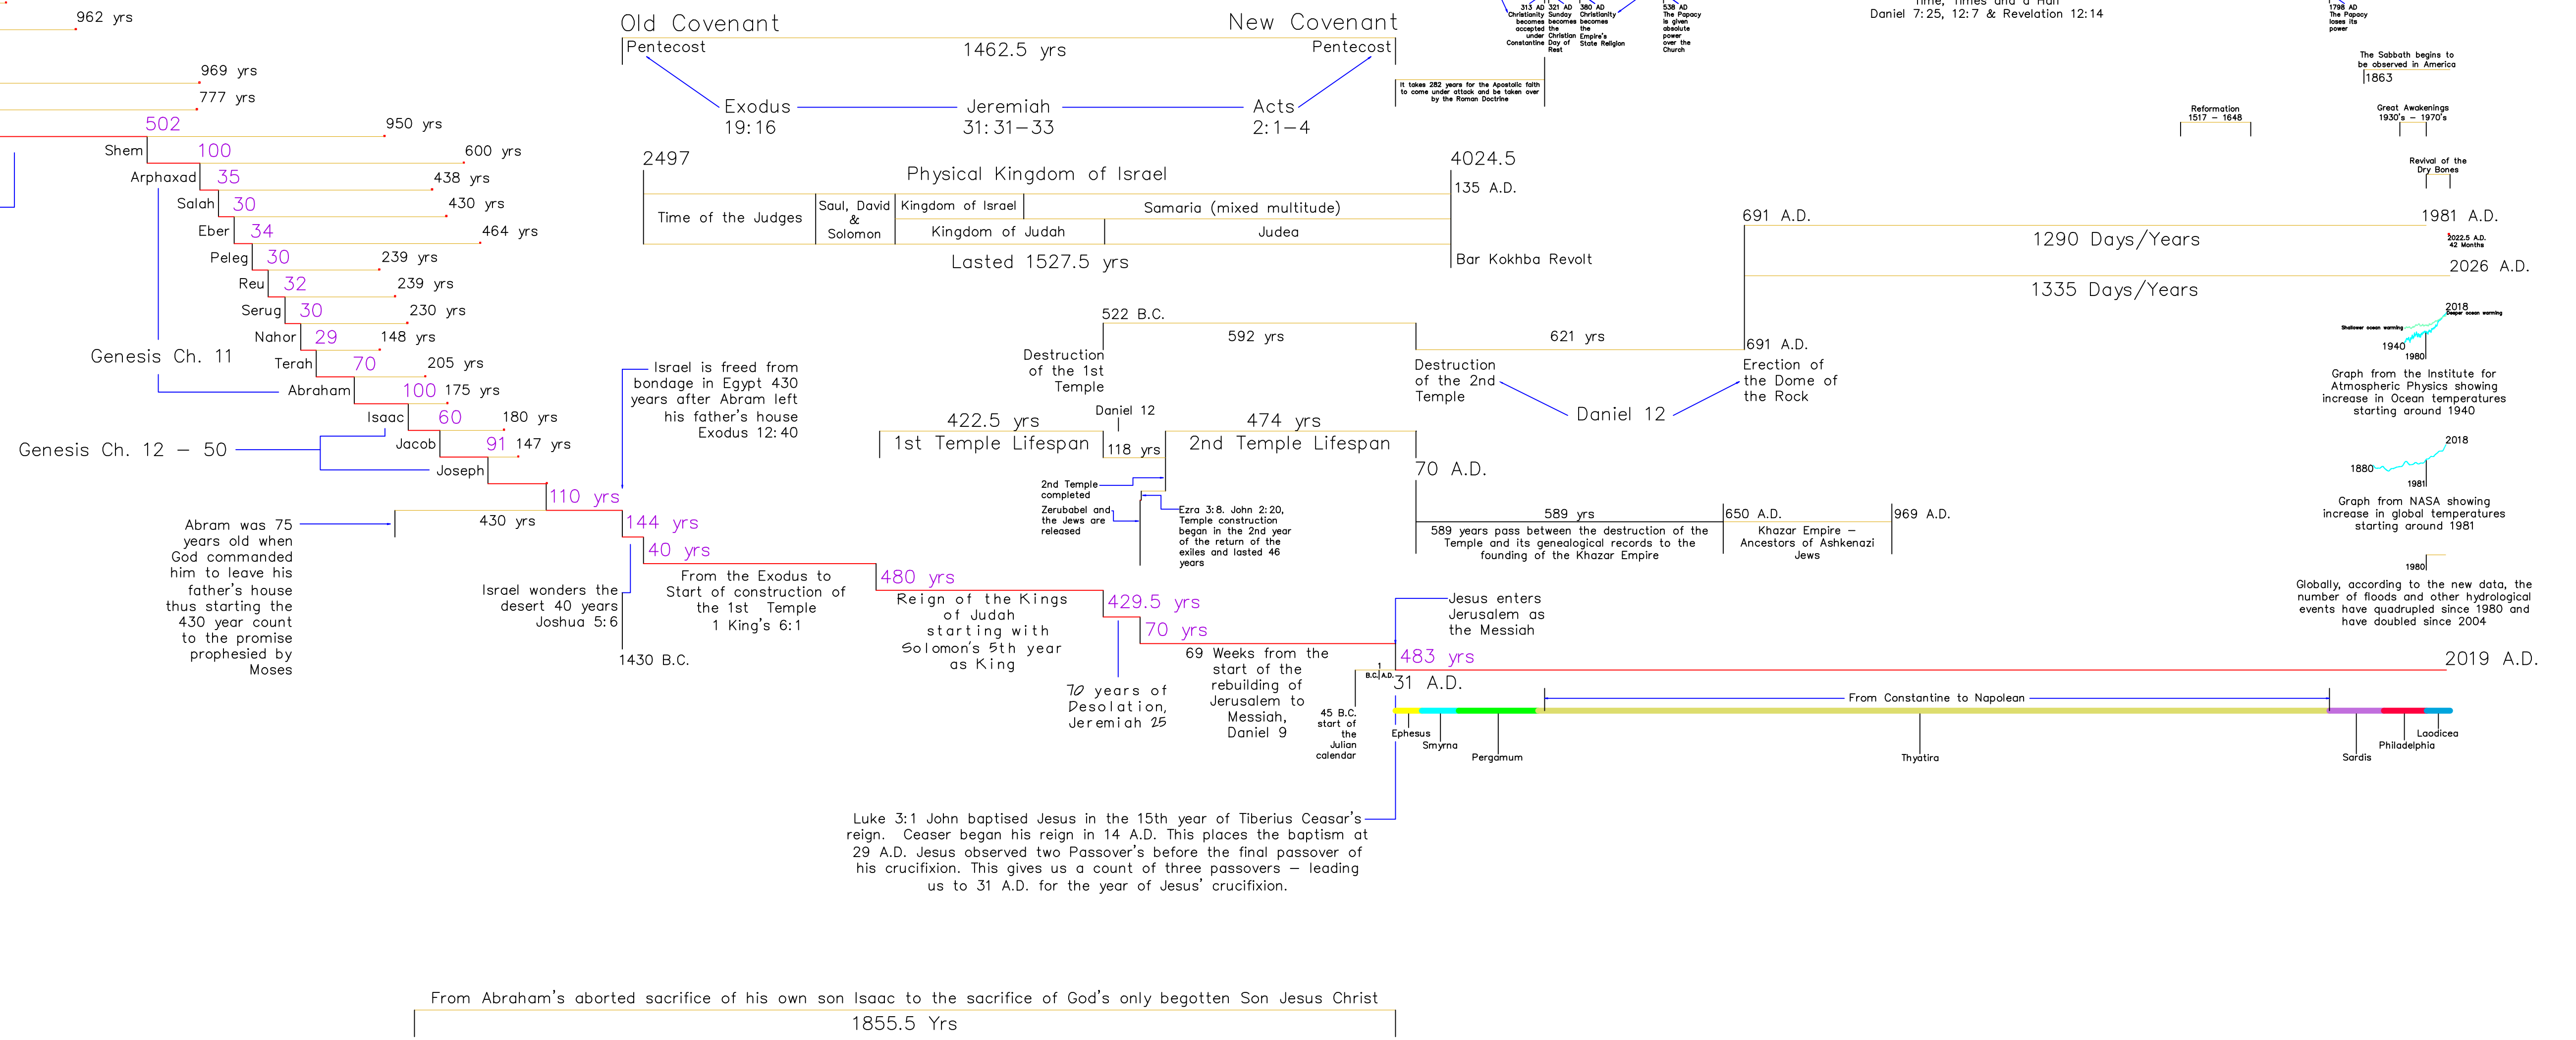

The red horizontal lines and purple numbers are used in this chart to represent those numbers which can be found in the scriptures to determine the age of the Earth and all things pertaining to it. Faithfully God has provided from Adam to Christ all the years necessary to reconcile time from creation to our present day. There is something about looking at a graphical representation of the timing in the scriptures that open up new levels of understanding. It is my hope that those who are able to view this chart will be blessed with greater and deeper revelation of the Holy Scriptures to the extent that God will be glorified for the truth that he has given us through His Word.

From Abraham's aborted sacrifice of his own son Isaac to the sacrifice of God's only begotten Son Jesus Christ
1855.5 Yrs

Biblical Timeline Generated from the Holy Scriptures

Tito Rivera

THEOLOGICAL INSTRUCTOR
TEACHING ONENESS

Revision 23