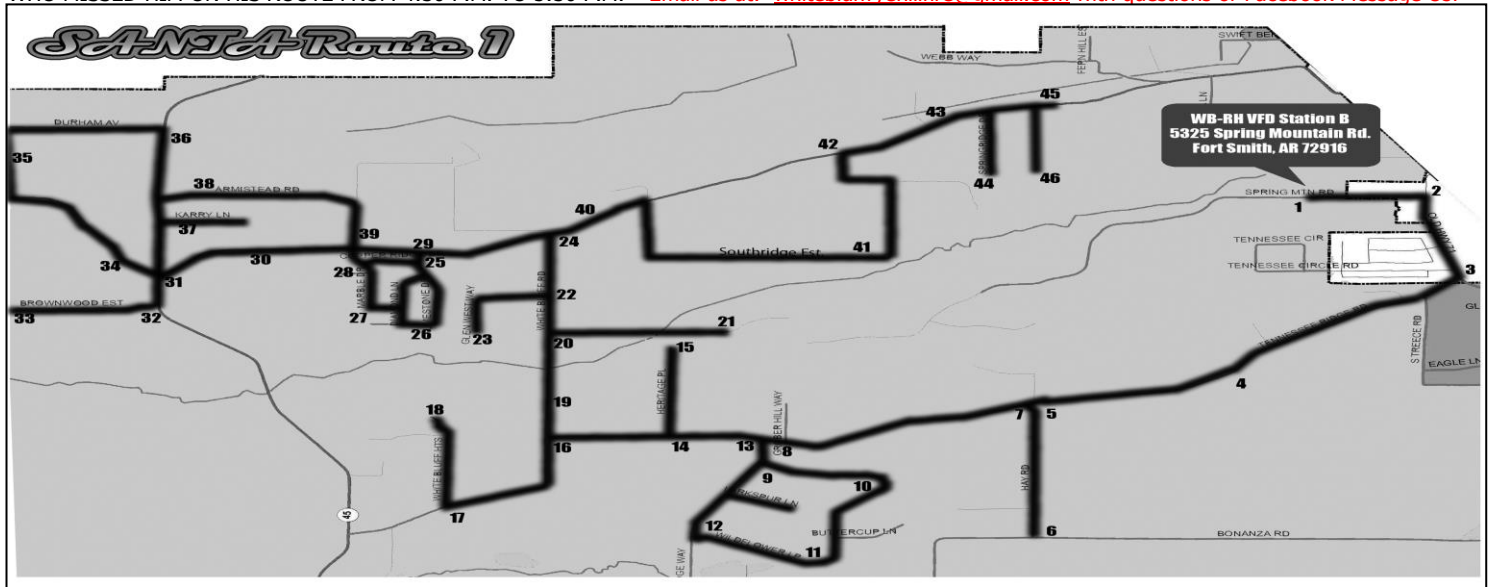

FIRE TRUCKS AND SANTA WILL LEAVE STATION "B" AT **12:00 P.M.** ON SUNDAY-DECEMBER 9TH. **ALL (3) ROUTES WILL HAVE SANTA AND HIS HELPERS ABOARD.** LISTEN FOR THE SIRENS AND LOOK FOR THE LIGHTS, SO YOU CAN BE A PART OF THIS FUN AND MEMORABLE TIME! REMEMBER IF YOU MISS SANTA ON HIS ROUTE, COME TO STATION "B" AT 5325 SPRING MOUNTAIN RD. AROUND 4:30 P.M. SANTA WILL MEET AND GREET THOSE WHO MISSED HIM ON HIS ROUTE FROM 4:30 P.M. TO 5:30 P.M. – Email us at: whitebluffrvfirehillfire@gmail.com with questions or Facebook Message Us!

Please follow the numbers on each Map to determine our driving routes!

Please find your house on the map above and see which route to track SANTA's visit to your street or area
 In Case of Heavy Rain/Ice/Snow making roads dangerous – the Santa Run will be moved to Sunday – Dec 16th – same times.