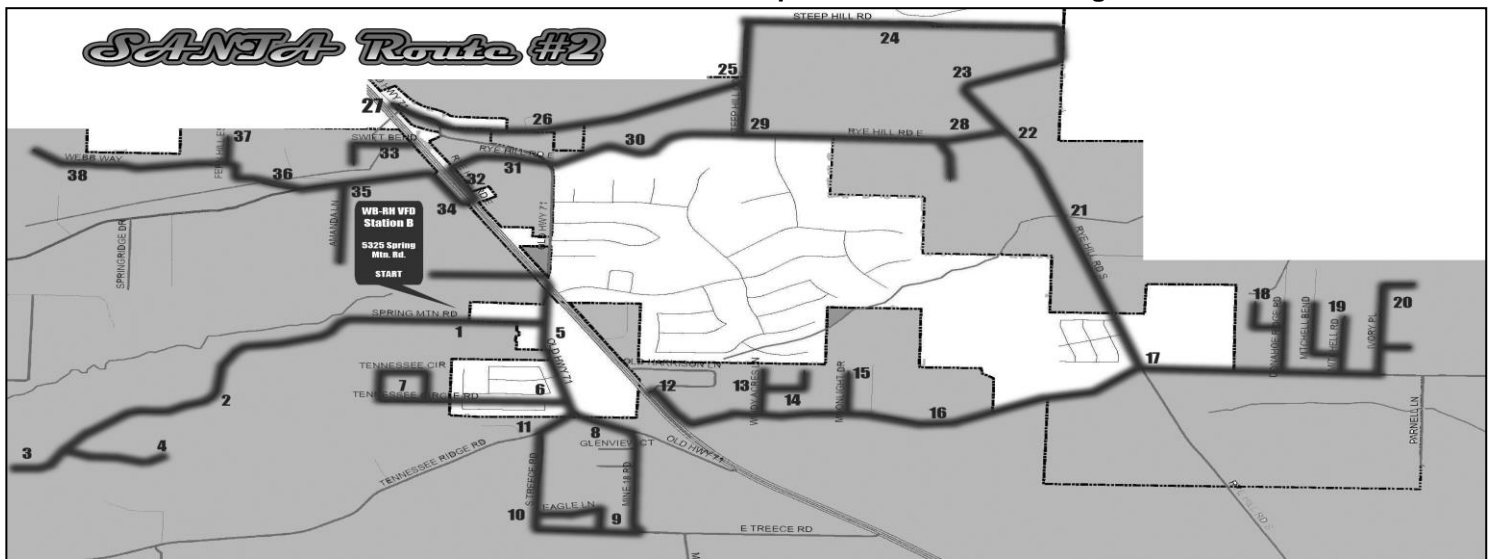

FIRE TRUCKS AND SANTA WILL LEAVE STATION "B" AT **12:00 P.M.** ON SUNDAY-DECEMBER 9TH. **ALL (3) ROUTES WILL HAVE SANTA AND HIS HELPERS ABOARD.** LISTEN FOR THE SIRENS AND LOOK FOR THE LIGHTS, SO YOU CAN BE A PART OF THIS FUN AND MEMORABLE TIME! REMEMBER IF YOU MISS SANTA ON HIS ROUTE, COME TO STATION "B" AT 5325 SPRING MOUNTAIN RD. AROUND 4:30 P.M. SANTA WILL MEET AND GREET THOSE WHO MISSED HIM ON HIS ROUTE FROM 4:30 P.M. TO 5:30 P.M. – Email us at: whitebluffrvfirehillfire@gmail.com with questions or Facebook Message Us!

Please follow the numbers on each Map to determine our driving routes!

Please find your house on the map above and see which route to track SANTA's visit to your street or area
 In Case of Heavy Rain/Ice/Snow making roads dangerous – the Santa Run will be moved to Sunday – Dec 16th – same times.