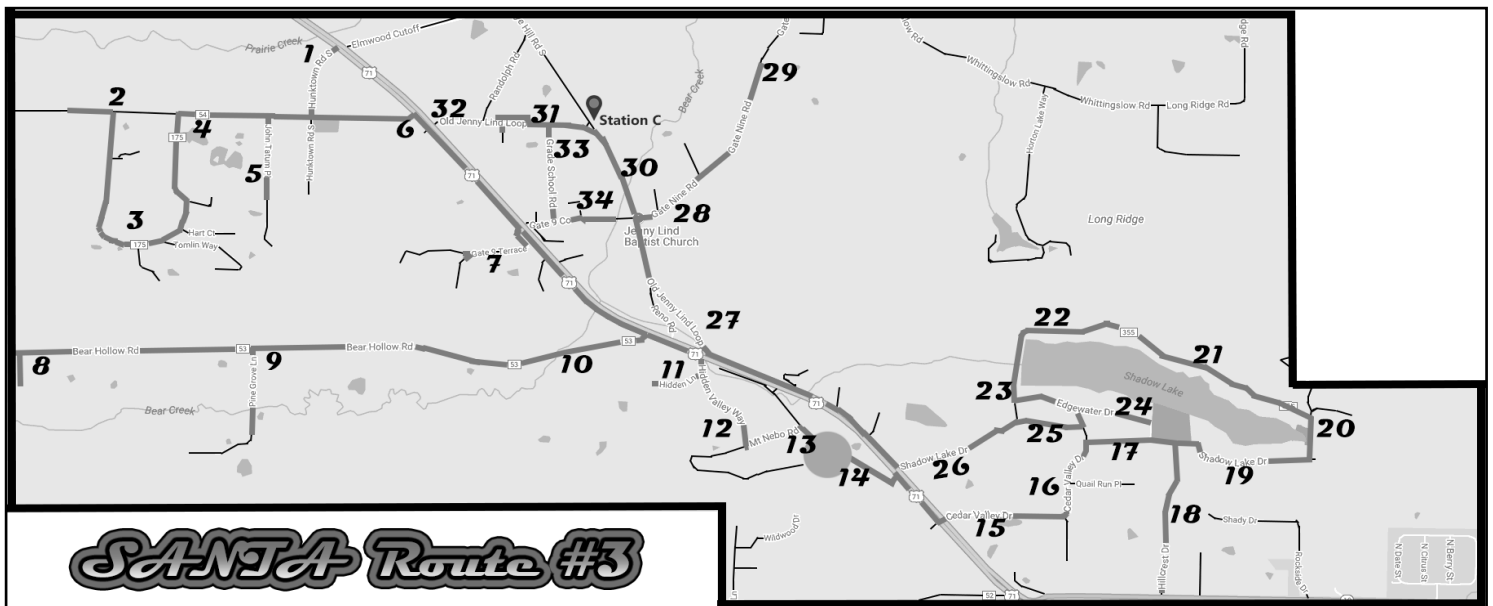

FIRE TRUCKS AND SANTA WILL LEAVE STATION "B" AT **12:00 P.M.** ON SUNDAY-DECEMBER 9TH. **ALL (3) ROUTES WILL HAVE SANTA AND HIS HELPERS ABOARD.** LISTEN FOR THE SIRENS AND LOOK FOR THE LIGHTS, SO YOU CAN BE A PART OF THIS FUN AND MEMORABLE TIME! REMEMBER IF YOU MISS SANTA ON HIS ROUTE, COME TO STATION "B" AT 5325 SPRING MOUNTAIN RD. AROUND 4:30 P.M. SANTA WILL MEET AND GREET THOSE WHO MISSED HIM ON HIS ROUTE FROM 4:30 P.M. TO 5:30 P.M. – Email us at: whitebluffrvfirehillfire@gmail.com with questions or Facebook Message Us!

Please follow the numbers on each Map to determine our driving routes!

Please find your house on the map above and see which route to track SANTA's visit to your street or area
 In Case of Heavy Rain/Ice/Snow making roads dangerous – the Santa Run will be moved to Sunday – Dec 16th – same times.