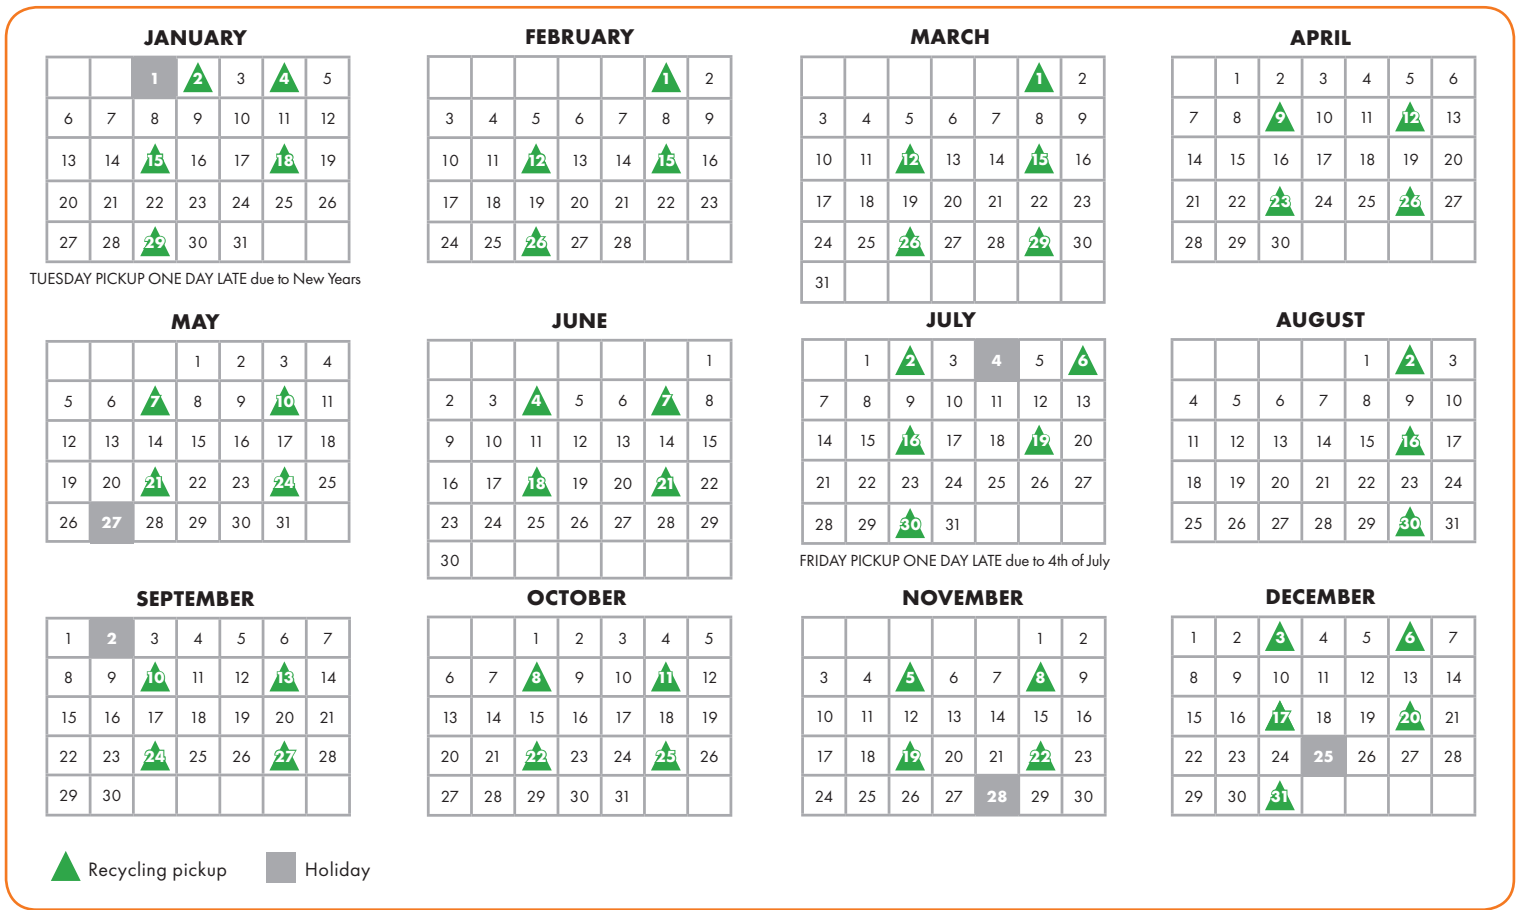

2019 HENRY RECYCLING PICKUP

We are picking up recyclables **EVERY OTHER TUESDAY AND FRIDAY**. Your schedule is shown below.

Please have your trash and recyclables at the curb by 5:30 a.m.

- #1 through #7 (except #6 - Styrofoam)
- Plastics, excluding those that have contained hazardous or flammable chemicals
- Cardboard broken down no larger than 2 ft. x 2 ft., bundled or contained
- Newspapers, catalogs, phone books, magazines and junk mail
- Steel, aluminum and bi-metal cans
- Clear glass bottles and jars
- Cereal and gift boxes

Items collected at curbside are picked up in a single-stream process; it is no longer necessary to separate your recyclables for collection. All containers must be rinsed out before pickup. This will reduce contamination and odors.